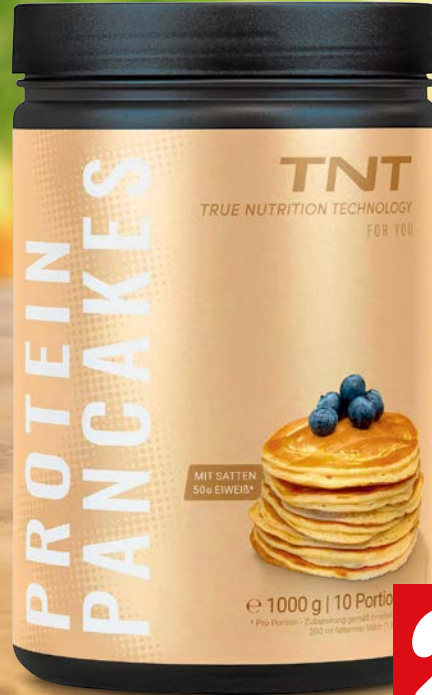

TNT Protein Pancakes

1 kg

-19%

23.99

UVP 29.90