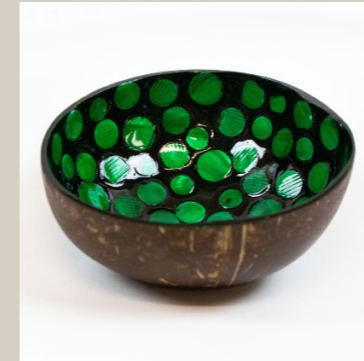

HAND-CARVED COCONUT BOWLS

The Pearlescent Rain is a concept that came unexpectedly. As the tear drops sank onto the bowl, the pearly gates opened and layered this coconut bowl in its pearlescent lacquer. A beautiful raindrop inspired for a unique table, wall, or coffee table decoration that is sure to brighten up the place with its iridescent mother of pearl lacquer. Use this bowl as you may, but we suggest adding it to the aforementioned locations to hold little knick knacks, jewelry even, if you're so inclined. A vanity works too, if you want your make up to sit in it. Please keep in mind that these bowls are not meant to be microwaved, used to cook on the stove with, or used for meals. They are purely decorative works only.

1

2

3

4

5

6

7

8

9

10

11

12

13

14

1. **Saphire Sparkle**
  CBMK009B
2. **Red Alabaster**
  CBMK009R
3. **Creamsicle**
  CBMK009O
4. **Tortoiseshell**
  CBMK009G
5. **Neptune's Dream**
  CBMK012B
6. **Earthy Green**
  CBMK012G
7. **Macular Mars**
  CBMK012R
8. **Sunbeam**
  CBMK012Y
9. **Peony Petals**
  CBMK027
10. **Pearlescent Rain**
  CBMK050
11. **Pearlescent Drizzle**
  CBMK0111
12. **Asiatic Lily**
  CBMK035
13. **Mandalan Lotus**
  CBMK037
14. **Forget Me Not**
  CBMK044