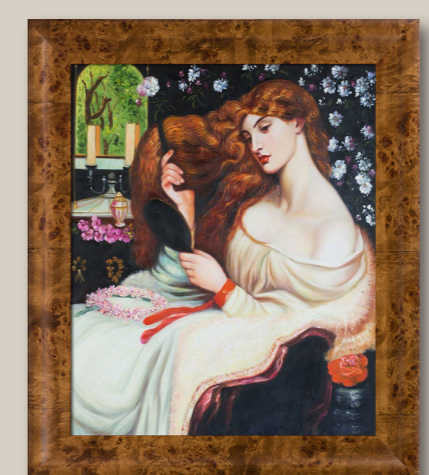

7. Lady With an Ermine by Leonardo Da Vinci
20X24 inch canvas; LDV1761
Victorian Gold Frame
FR-6996G20X24

8. Lady Agnew of Lochnaw John Singer Sargent
30X40 inch canvas; JS5658
Gold Pearl Frame; FR-10520030X40

8

1. **Circe Invidiosa** by John William Waterhouse
24X36 inch canvas; WA5768
Panzano Olivewood Frame; FR-55220024X36
2. **Madame Monet and her Son**
by Claude Monet
20X24 inch canvas; MON546
Victorian Gold Frame; FR-6996G20X24
3. **In The Meadow** by Pierre-Auguste Renoir
20X24 inch canvas; RN1833
Mediterranean Gold Frame; FR-446G20X24
4. **The Swing** by Jean-Honore Fragonard
24X36 inch canvas; JF5879
Victorian Gold Frame; FR-6996G24X36
5. **Girl with Golden Bracelets**
by Kateryna Bortsova
20X24 inch canvas; 2K4104B3281820X24H
Verona Gold Braid Frame; FR-870901320X24
6. **The Reader** by Jean-Honore Fragonard
20X24 inch canvas; JF3075
Modena Vintage; FR-20430420X24
7. **Portrait of Woman in Hat**
by Amedeo Modigliani
20X24 inch canvas; MD1743
Black Crackle King Frame; FR-B1581BC20X24
8. **Lady Lilith** by Dante Rossetti
20X24 inch canvas; DGR7227
Havana Burl Frame; FR-62010020X24

1

2

3

7

4

5

6

- 1. Portrait of an Unknown Woman**
by Leonardo Da Vinci
20X24 inch canvas; LDV3401
Opulent Frame; FR-240G20X24
- 2. Irene Cahen d'Anvers**
by Pierre-Auguste Renoir
20X24 inch canvas; RN1823
Heritage Cherry Frame; FR-EDCHG20X24
- 3. Priestess of Delphi** by John Maler Collier
24X36 inch canvas; JC7521
Havana Burl Frame; FR-62010024X36
- 4. Lady Godiva** by John Maler Collier
36X24 inch canvas; JC7405
Victorian Gold Frame; FR-58682024X36
- 5. Day** by Edward Robert Hughes
20X24 inch canvas; ERH7331
Florentine Gold Frame; FR-608G20X24
- 6. Two Sisters (On the Terrace)**
by Pierre-Auguste Renoir
20X24 inch canvas; RN1822
Veine D'Or Bronze Scoop Frame
FR-939320X24
- 7. A Bar at the Folies-Bergere**
by Édouard Manet
40X30 inch canvas; EDM3085
Muted Gold Glow Frame; FR-285161930X40