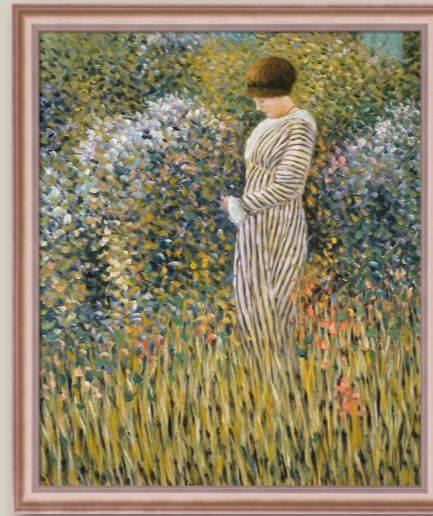

1

2

3

4

5

6

7

1. **Lady in the Garden in June**
  36X24 inch canvas; FCF8083
  Milan Gold Frame
  FR-PR395224X36
2. **Femme dans un jardin**
  20X24 inch canvas; FCF8077
  Rose Gold Classico Frame
  FR-731601320X24
3. **Through the Vines**
  24X24 inch canvas; FCF8082
  Antiqued Athenaeum Scoop Frame
  FR-8381024X24
4. **The Yellow Room**
  20X24 inch canvas; FCF8079
  Black Floater Frame
  FR-8051820X24
5. **The Yellow Tulip**
  20X24 inch canvas; FCF8076
  Baroque Antique Gold Frame
  FR-2153M20X24
6. **Nasturtiums**
  20X24 inch canvas; FCF8084
  Muted Gold Glow Frame
  FR-285161920X24
7. **The Birdcage**
  24X24 inch canvas; FCF8078
  Andover Champagne Frame
  FR-57328024X24