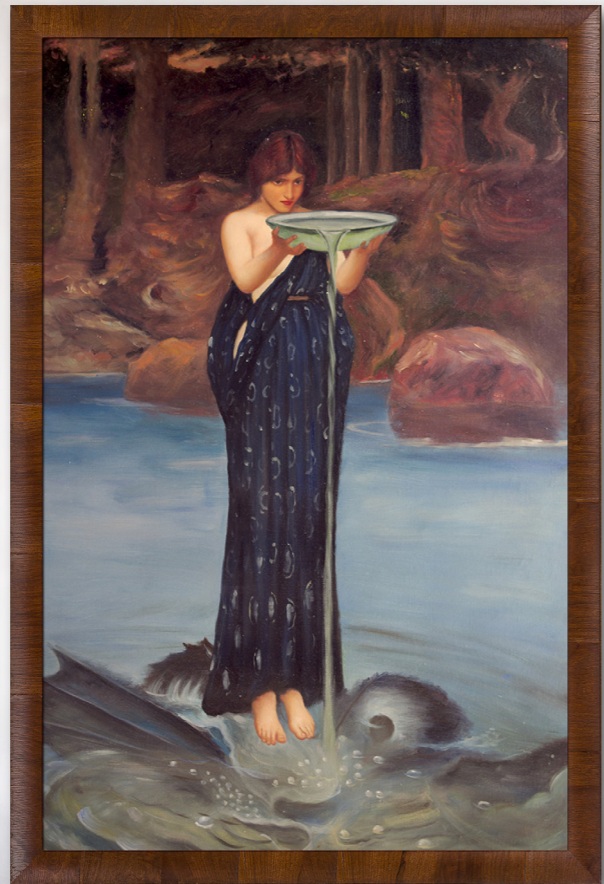

1

1. **Circe Invidiosa** by John William Waterhouse
  24X36 inch canvas; WA5768
  Panzano Olivewood Frame; FR-55220024X36
2. **Madame Monet and her Son**
  by Claude Monet
  20X24 inch canvas; MON546
  Victorian Gold Frame; FR-6996G20X24
3. **In The Meadow** by Pierre-Auguste Renoir
  20X24 inch canvas; RN1833
  Mediterranean Gold Frame; FR-446G20X24
4. **The Swing** by Jean-Honore Fragonard
  24X36 inch canvas; JF5879
  Victorian Gold Frame; FR-6996G24X36
5. **Girl with Golden Bracelets**
  by Kateryna Bortsova
  20X24 inch canvas; 2K4104B3281820X24H
  Verona Gold Braid Frame; FR-870901320X24
6. **The Reader** by Jean-Honore Fragonard
  20X24 inch canvas; JF3075
  Modena Vintage; FR-20430420X24
7. **Portrait of Woman in Hat**
  by Amedeo Modigliani
  20X24 inch canvas; MD1743
  Black Crackle King Frame; FR-B1581BC20X24
8. **Lady Lilith** by Dante Rossetti
  20X24 inch canvas; DGR7227
  Havana Burl Frame; FR-62010020X24