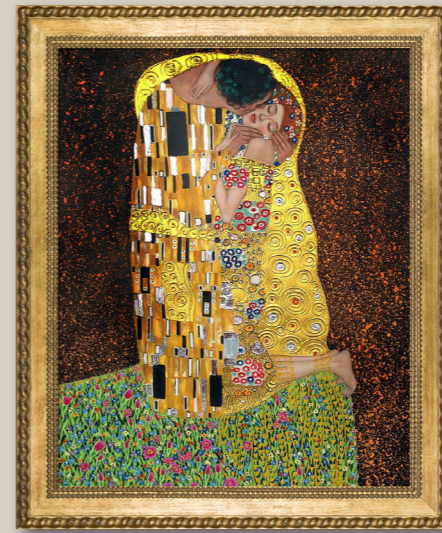

6

1. **Die Tänzerin, The Dancer** by Gustav Klimt
  24X36 inch canvas; KLG5728
  Spoleto Bronze Frame; FR-49413024X36
2. **Sea Serpents IV** by Gustav Klimt
  24X20 inch canvas; KLG1779
  Verona Gold Braid Frame
  FR-870901320X24
3. **Flowers** by Odilon Redon
  24X36 inch canvas; ORG5755
  Gold Luminoso Frame; FR-H510024X36
4. **Ruby Red** by Vincent Van Gogh
  24X20 inch canvas; VGG2129
  Antiqued Athenaeum Scoop Frame
  FR-8381020X24
5. **The Entrance of the Masked Dancers (detail)** by Edgar Degas
  20X24 inch canvas; DGS3445
  Victorian Gold Frame; FR-6996G20X24
6. **The Kiss (Full View)** by Gustav Klimt
  20X24 inch canvas; KLG1839
  Verona Gold Braid Frame; FR-870901320X24
7. **Danae** by Gustav Klimt
  24X20 inch canvas; KLG837
  Victorian Gold Frame; FR-6996G20X24
8. **Signora con Ventaglio** by Gustav Klimt
  24X36 inch canvas; KLG2988
  Milan Gold Frame; FR-PR395224X36