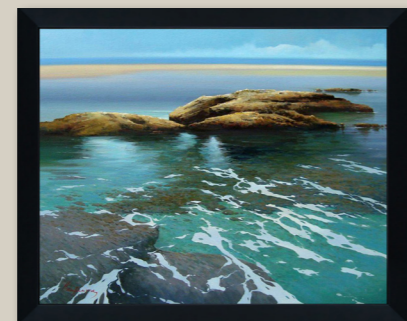

1. **Poe** by Tom Arvis
  20X24 inch canvas; 2T2562A1301620X24
  New Age Wood Frame; FR-137B20X24
2. **Flames** by Lorena Perez
  16X20 inch canvas; 2L1224P1534416X20
  Open Grain Mahogany Frame; FR-G200616X20
3. **Bajamar** by Jose Higuera
  10X8 inch canvas; 2J1248H159158X10
  Studio Black Wood Frame; FR-1588X10
4. **Made in Love** by Emilia Milcheva
  20X24 inch canvas; 2E3738M2808020X24
  Gallery White Frame; FR-26240920X24
5. **Return from market with black cat**
  by Atelier De Jiel
  20X16 inch canvas; 2A1436J1681716X20
  Studio Black Wood Frame; FR-15816X20
6. **Breakfast of Champions** by Dan Avenell
  20X16 inch canvas; 2D1108A1463516X20
  Stiletto Red Frame; FR-8388116X20
7. **Trouble** by Nora Shepley
  20X24 inch canvas; 2N3208S2141220X24
  Muted Gold Glow Frame; FR-285161920X24
8. **The Saleswoman of Flowers**
  by Mairim Perez Roca
  20X24 inch canvas; 2M4317P3280420X24
  Tuscan Crackle Frame; FR-EDTC20X24