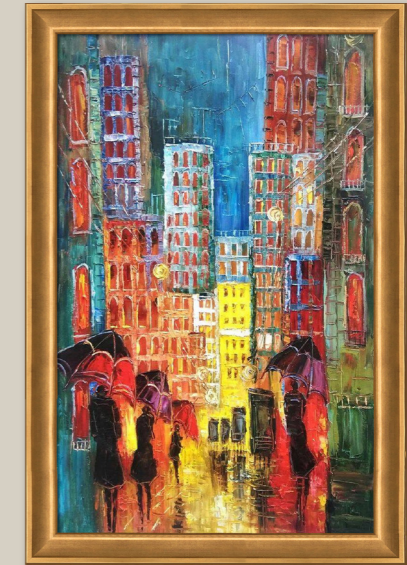

5

6

7

1. **San Giorgio Maggiore by Twilight** by Claude Monet
24X20 inch canvas; MON1488
Regency Gold Frame; FR-650G20X24
2. **Innsbruck Seen from the North** by Albrecht Durer
24X20 inch canvas; ALB7428
Athenian Gold King; FR-20530820X24
3. **Cafe Terrace at Night** by Vincent Van Gogh
30X40 inch canvas; VG631
Victorian Gold Frame; FR-6996G30X40
4. **The Wheat Field Church with Irises**
by La Pastiche Originals
24X20 inch canvas; VG7632
Panzano Olivewood Frame; FR-55220020X24
5. **Night** by Justyna Kopania
20X24 inch canvas; 2J460K1238120X24H
Stiletto Red Frame; FR-8388120X24
6. **Venice, Rio della Salute** by Claude Monet
20X24 inch canvas; MON4285
Opulent Frame; FR-240G20X24
7. **Malcesine on Lake Garda** by Gustav Klimt
30X40 inch canvas; KL5837
Versailles Gold Frame; FR-50820030X40

1

2

3

4

5

6

7

1. **The Pont du Carrousel and the Louvre** by Vincent Van Gogh
36X24 inch canvas; VG6778
Open Grain Mahogany Frame
FR-G200624X36
2. **Church in Cassone** by Gustav Klimt
20X24 inch canvas; KL2193
Athenian Gold Frame
FR-994620X24
3. **The Church at Auvers** by Vincent Van Gogh
20X24 inch canvas; VG847
Vintage Cherry Frame; FR-B5W20X24
4. **Street (Umbrellas)** by Justyna Kopani
24X36 inch canvas; 2J460K1533324X36H
Muted Gold Glow Frame
FR-285161924X36
5. **Gloucester Harbor** by Edward Hopper
36X24 inch canvas; EH5847
Gallery White Frame
FR-26240924X36
6. **Nighthawks** by Edward Hopper
24X20 inch canvas; EH2136
Milan Gold Frame; FR-PR395220X24
7. **Cafe Italy** by Unknown Artist
24X20 inch canvas; OP1163
La Scala Frame; FR-982320X24