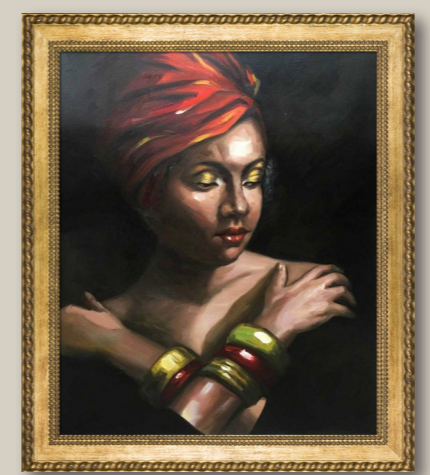

5

1. **Circe Invidiosa** by John William Waterhouse
  24X36 inch canvas; WA5768
  Panzano Olivewood Frame; FR-55220024X36
2. **Madame Monet and her Son**
  by Claude Monet
  20X24 inch canvas; MON546
  Victorian Gold Frame; FR-6996G20X24
3. **In The Meadow** by Pierre-Auguste Renoir
  20X24 inch canvas; RN1833
  Mediterranean Gold Frame; FR-446G20X24
4. **The Swing** by Jean-Honore Fragonard
  24X36 inch canvas; JF5879
  Victorian Gold Frame; FR-6996G24X36
5. **Girl with Golden Bracelets**
  by Kateryna Bortsova
  20X24 inch canvas; 2K4104B3281820X24H
  Verona Gold Braid Frame; FR-870901320X24
6. **The Reader** by Jean-Honore Fragonard
  20X24 inch canvas; JF3075
  Modena Vintage; FR-20430420X24
7. **Portrait of Woman in Hat**
  by Amedeo Modigliani
  20X24 inch canvas; MD1743
  Black Crackle King Frame; FR-B1581BC20X24
8. **Lady Lilith** by Dante Rossetti
  20X24 inch canvas; DGR7227
  Havana Burl Frame; FR-62010020X24