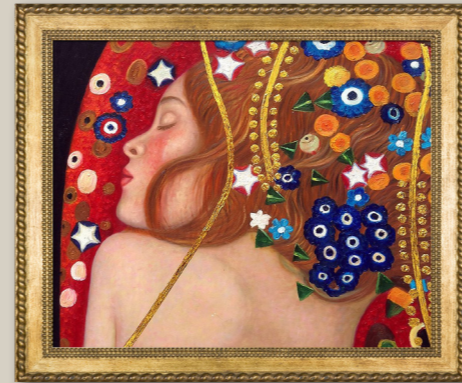

2

1. **Die Tänzerin, The Dancer** by Gustav Klimt
  24X36 inch canvas; KLG5728
  Spoleto Bronze Frame; FR-49413024X36
2. **Sea Serpents IV** by Gustav Klimt
  24X20 inch canvas; KLG1779
  Verona Gold Braid Frame
  FR-870901320X24
3. **Flowers** by Odilon Redon
  24X36 inch canvas; ORG5755
  Gold Luminoso Frame; FR-H510024X36
4. **Ruby Red** by Vincent Van Gogh
  24X20 inch canvas; VGG2129
  Antiqued Athenaeum Scoop Frame
  FR-8381020X24
5. **The Entrance of the Masked Dancers (detail)** by Edgar Degas
  20X24 inch canvas; DGS3445
  Victorian Gold Frame; FR-6996G20X24
6. **The Kiss (Full View)** by Gustav Klimt
  20X24 inch canvas; KLG1839
  Verona Gold Braid Frame; FR-870901320X24
7. **Danae** by Gustav Klimt
  24X20 inch canvas; KLG837
  Victorian Gold Frame; FR-6996G20X24
8. **Signora con Ventaglio** by Gustav Klimt
  24X36 inch canvas; KLG2988
  Milan Gold Frame; FR-PR395224X36