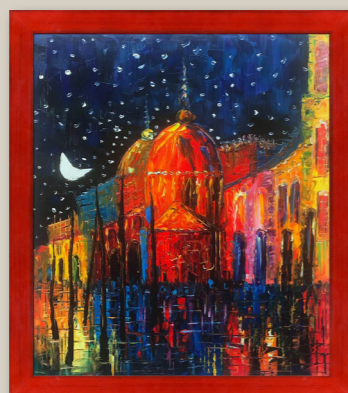

5

6

7

1. **San Giorgio Maggiore by Twilight** by Claude Monet
24X20 inch canvas; MON1488
Regency Gold Frame; FR-650G20X24
2. **Innsbruck Seen from the North** by Albrecht Durer
24X20 inch canvas; ALB7428
Athenian Gold King; FR-20530820X24
3. **Cafe Terrace at Night** by Vincent Van Gogh
30X40 inch canvas; VG631
Victorian Gold Frame; FR-6996G30X40
4. **The Wheat Field Church with Irises**
by La Pastiche Originals
24X20 inch canvas; VG7632
Panzano Olivewood Frame; FR-55220020X24
5. **Night** by Justyna Kopania
20X24 inch canvas; 2J460K1238120X24H
Stiletto Red Frame; FR-8388120X24
6. **Venice, Rio della Salute** by Claude Monet
20X24 inch canvas; MON4285
Opulent Frame; FR-240G20X24
7. **Malcesine on Lake Garda** by Gustav Klimt
30X40 inch canvas; KL5837
Versailles Gold Frame; FR-50820030X40

1

2

3

4

5

6

7

1. **The Pont du Carrousel and the Louvre** by Vincent Van Gogh
36X24 inch canvas; VG6778
Open Grain Mahogany Frame
FR-G200624X36
2. **Church in Cassone** by Gustav Klimt
20X24 inch canvas; KL2193
Athenian Gold Frame
FR-994620X24
3. **The Church at Auvers** by Vincent Van Gogh
20X24 inch canvas; VG847
Vintage Cherry Frame; FR-B5W20X24
4. **Street (Umbrellas)** by Justyna Kopani
24X36 inch canvas; 2J460K1533324X36H
Muted Gold Glow Frame
FR-285161924X36
5. **Gloucester Harbor** by Edward Hopper
36X24 inch canvas; EH5847
Gallery White Frame
FR-26240924X36
6. **Nighthawks** by Edward Hopper
24X20 inch canvas; EH2136
Milan Gold Frame; FR-PR395220X24
7. **Cafe Italy** by Unknown Artist
24X20 inch canvas; OP1163
La Scala Frame; FR-982320X24