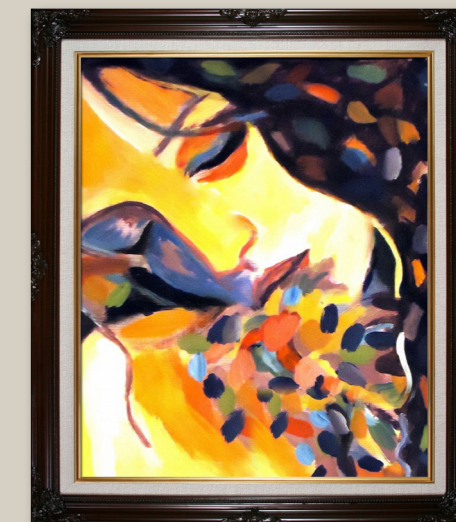

1. **Concealed Sorrows** by Helena Wierzbicki
  24X36 inch canvas; 2H173W1565524X36
  Open Grain Mahogany Frame; FR-G200624X36
2. **The Madonna Of The Hague**
  by Corne Akkers
  20X24 inch canvas; 2C2501A1796320X24
  Andover Champagne Frame; FR-57328020X24
3. **Winter** by Svetlana Tikhonova
  24X20 inch canvas; 2S3021T2166220X24
  Gallery White Frame; FR-26240920X24
4. **An Abstract Composition**
  by Clive Watts; 24X36 inch canvas;
  2C343W1227424X36
  Studio Black Wood Frame; FR-15824X36
5. **Lava Melon** by Sergey Osipov
  24X20 inch canvas; 2S1293O1690820X24
  Panzano Olivewood Frame
  FR-55220020X24
6. **Delight** by Helena Wierzbicki
  20X24 inch canvas; 2H173W1083520X24
  Vintage Cherry Frame; FR-B5W20X24
7. **Walk On By** by Ruth Palmer
  24X24 inch canvas; 2R48P1023524X24
  Moderne Blanc Frame; FR-32094124X24
8. **Place To Be** by Mark Pol
  20X24 inch canvas; 2M306P2187120X2
  Muted Gold Glow Frame; FR-285161920X24