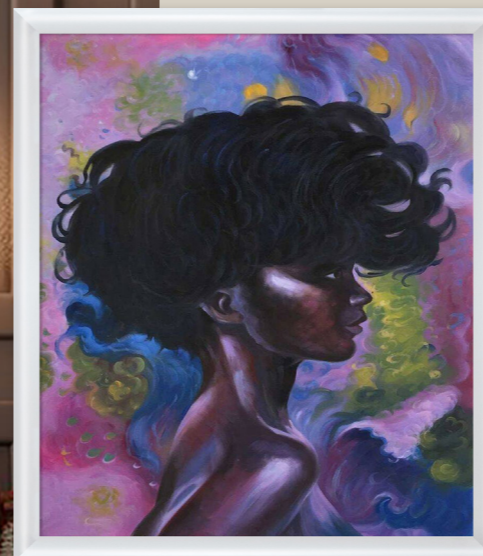

1

2

3

4

5

6

7

1. Southern Butterfly

24X20 inch canvas; 2K4104B3250520X24H
Andover Champagne Frame; FR-57328020X24

2. Secrets of the Night

20X24 inch canvas; 2K4104B3419620X24H
Andover Champagne Frame; FR-57328020X24

3. African Sun

20X24 inch canvas; 2K4104B3408520X24H
Veine D'Or Bronze Angled; FR-939520X24

4. Phenomenal Woman

20X24 inch canvas; 2K4104B3414020X24H
Heritage Cherry Frame; FR-EDCHG20X24

5. African Girl

20X24 inch canvas; 2K4104B3267120X24H
Moderne Blanc Frame; FR-32094120X24

6. Girl with Golden Bracelets

20X24 inch canvas; 2K4104B3281820X24H
Verona Cafe Frame; FR-930120X24

7. Freedom

20X24 inch canvas; 2K4104B3471720X24H
Verona Gold Braid Frame; FR-870901320X24