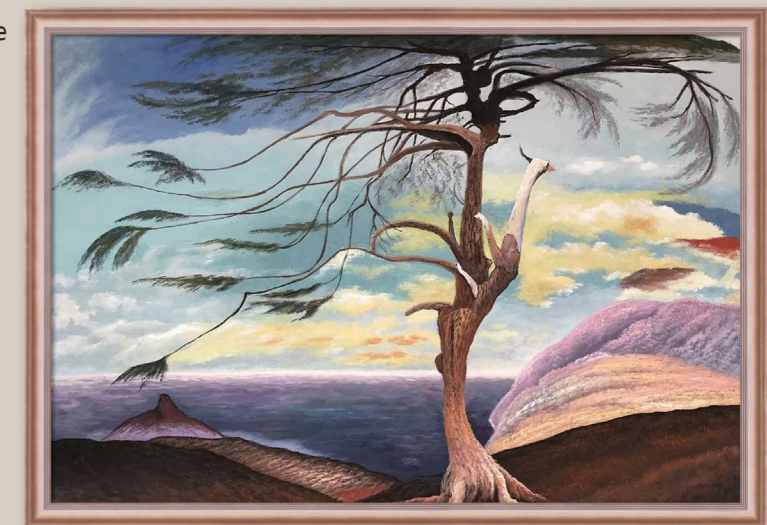

6. Daughter in a Rocker
24X36 inch canvas; HS7649
Muted Gold Glow Frame
FR-285161924X36

2

3

4

5

1. Woman Sitting by the Window

by Tivadar Kosztká Csontváry
24X20 inch canvas; TKC8070
Spoleto Bronze Frame
FR-49413020X24

2. Self Portrait

by Tivadar Kosztká Csontváry
24X36 inch canvas; TKC8072
Miramar Distressed Charcoal Grey Frame
FFR-8375724X36

3. The Goldfinch by Carel Fabritius

20X24 inch canvas; CF8038
Modena Vintage Frame
FR-20430420X24