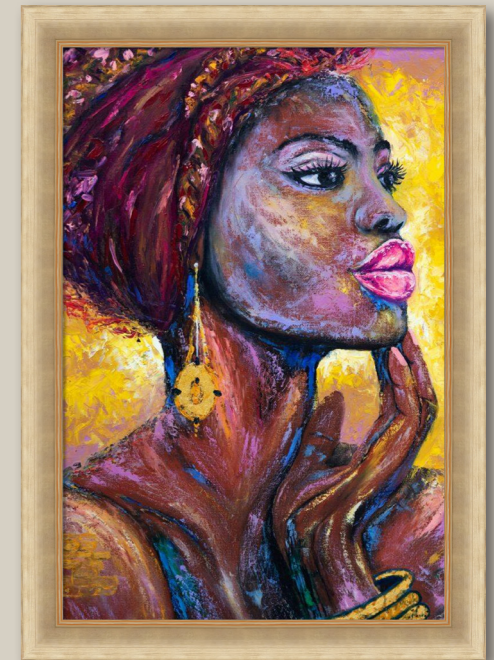

1

2

3

4

5

6

7

8

1. **Edge of Abstraction No 11**
  by Clive Watts
  36X24 inch canvas; 2C343W1222924X36
  Gallery Wrap; GALWRP22X34
2. **Southern Butterfly**
  by Kateryna Bortsova
  24X20 inch canvas; 2K4104B3250520X24
  Feathered Ebony Frame; FR-50517220X24
3. **City Art, NYC Collage**
  by Melanie Viola
  24X20 inch canvas; 2M3299V1889120X24
  Athenian Silver Frame; FR-20431320X24
4. **Beyond A Rainbow**
  by Tom Carlos
  24X20 inch canvas; 2T2677C1615420X24
  Spoleto Bronze Frame; FR-49413020X24
5. **Hommage to Courreges 1965**
  by Jolanda Van Der Elst
  24X36 inch canvas; 2J4323V3290724X36
  Muted Gold Glow Frame; FR-285161924X36
6. **Fire Flame**
  by Larisa Lavrova
  24X36 inch canvas; 2L4473L3584924X36
  Andover Champagne Frame
  FR-57328024X36
7. **Ringer No 1**
  by Clive Watts
  24X24 inch canvas; 2C343W1215624X24
  Open Grain Mahogany Frame
  FR-G200624X24
8. **Grapefruits on White Plate**
  by Yuri Tayshete
  24X24 inch canvas; 2Y4363T3383324X24
  Verona Cafe Frame; FR-930124X24