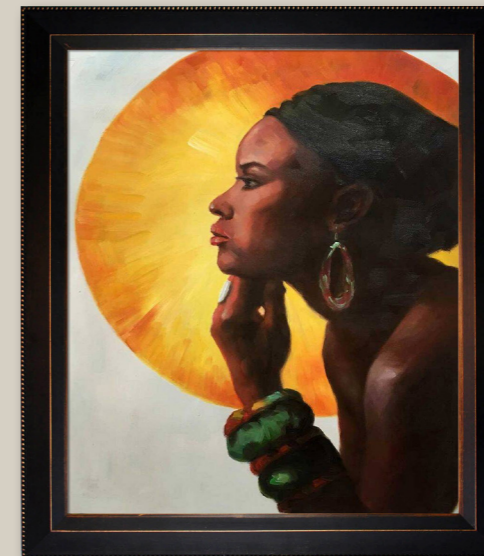

1

2

3

4

5

6

7

1. Southern Butterfly

24X20 inch canvas; 2K4104B3250520X24H
Andover Champagne Frame; FR-57328020X24

2. Secrets of the Night

20X24 inch canvas; 2K4104B3419620X24H
Andover Champagne Frame; FR-57328020X24

3. African Sun

20X24 inch canvas; 2K4104B3408520X24H
Veine D'Or Bronze Angled; FR-939520X24

4. Phenomenal Woman

20X24 inch canvas; 2K4104B3414020X24H
Heritage Cherry Frame; FR-EDCHG20X24

5. African Girl

20X24 inch canvas; 2K4104B3267120X24H
Moderne Blanc Frame; FR-32094120X24

6. Girl with Golden Bracelets

20X24 inch canvas; 2K4104B3281820X24H
Verona Cafe Frame; FR-930120X24

7. Freedom

20X24 inch canvas; 2K4104B3471720X24H
Verona Gold Braid Frame; FR-870901320X24