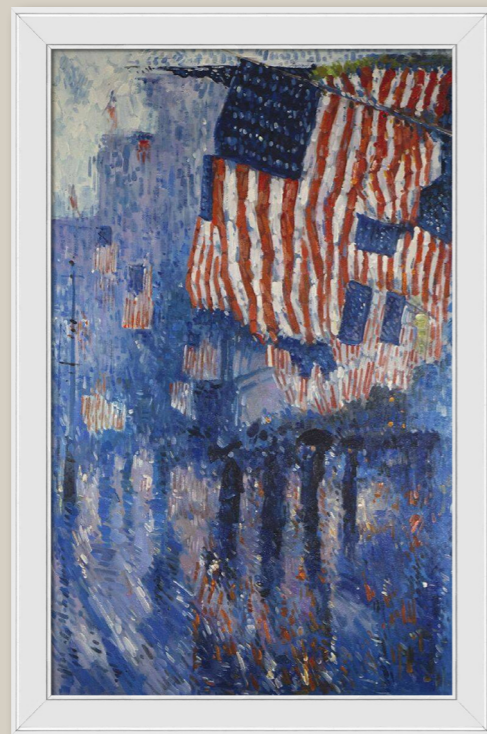

4. A Hopeless Dawn
40X30 inch canvas; FB7663
Modena Vintage Frame
FR-20430430X40

5. Among the Roses
24X24 inch canvas; FB7662
Rose Gold Classico Frame
FR-731601324X24

6. When the Blue Evening Slowly Falls
24X24 inch canvas; FB7659
Muted Gold Glow Frame
FR-285161924X24

7. Primrose Day
24X36 inch canvas; FB7665
Verona Cafe Frame
FR-930124X36

1

2

4

5

3

6

7

- 1. Summer Evening, Paris**
20X24 inch canvas; FCH7639
Milan Gold Frame; FR-PR395220X24
- 2. Veranda of the Old House**
24X36 inch canvas; FCH7644
Havana Burl Frame; FR-62010024X36
- 3. The Avenue in the Rain**
24X36 inch canvas; FCH7645
Gallery White Frame
FR-26240924X36
- 4. Poppies on the Isles of Shoals**
24X20 inch canvas; FCH7641
Muted Gold Glow Frame
FR-285161920X24
- 5. Couch on the Porch, Cos Cob**
24X20 inch canvas; FCH7640
Veine D'Or Bronze Scoop Frame
FR-939320X24
- 6. Harney Desert Landscape**
24X24 inch canvas; FCH7643
Versailles Gold King Frame
FR-63020024X24
- 7. The Garden Door**
20X24 inch canvas; FCH7642
Versailles Gold Frame
FR-50820020X24