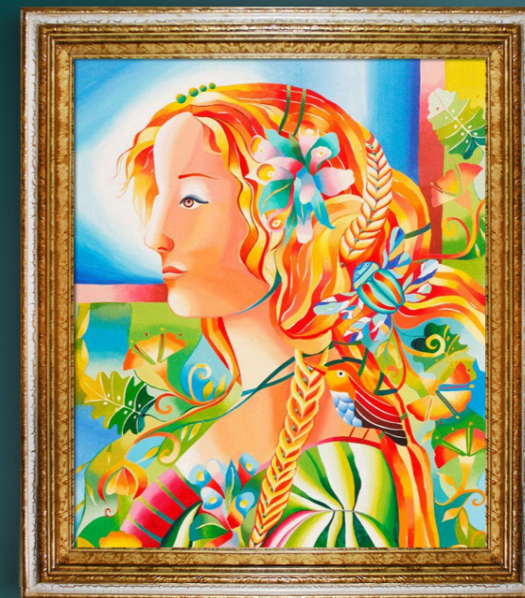

6. Blue Skies and Sunshine
by Allan P. Friedlander
24X20 inch canvas
2A1632F2061620X24
Panzano Olivewood Frame
FR-55220020X24

7. Running Wild and Free
by Jerry Sauls
36X24 inch canvas
2J298S1218424X36
Burnished Gold and Studio
Constantine Frame
FR-8374724X36

1. **Edge of Abstraction No 11**
by Clive Watts
36X24 inch canvas; 2C343W1222924X36
Gallery Wrap; GALWRP22X34
2. **Southern Butterfly**
by Kateryna Bortsova
24X20 inch canvas; 2K4104B3250520X24
Feathered Ebony Frame; FR-50517220X24
3. **City Art, NYC Collage**
by Melanie Viola
24X20 inch canvas; 2M3299V1889120X24
Athenian Silver Frame; FR-20431320X24
4. **Beyond A Rainbow**
by Tom Carlos
24X20 inch canvas; 2T2677C1615420X24
Spoleto Bronze Frame; FR-49413020X24
5. **Hommage to Courreges 1965**
by Jolanda Van Der Elst
24X36 inch canvas; 2J4323V3290724X36
Muted Gold Glow Frame; FR-285161924X36
6. **Fire Flame**
by Larisa Lavrova
24X36 inch canvas; 2L4473L3584924X36
Andover Champagne Frame
FR-57328024X36
7. **Ringer No 1**
by Clive Watts
24X24 inch canvas; 2C343W1215624X24
Open Grain Mahogany Frame
FR-G200624X24
8. **Grapefruits on White Plate**
by Yuri Tayshete
24X24 inch canvas; 2Y4363T3383324X24
Verona Cafe Frame; FR-930124X24