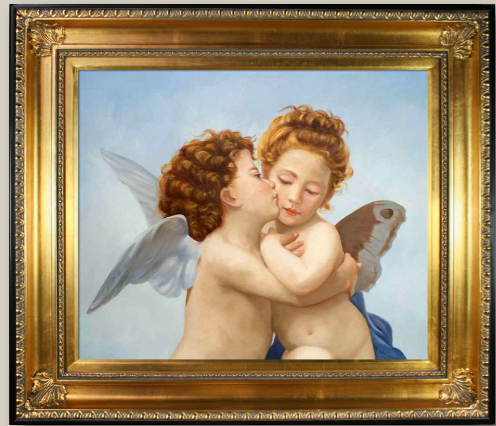

1

2

3

4

5

6

7

1. **The Pont du Carrousel and the Louvre** by Vincent Van Gogh
36X24 inch canvas; VG6778
Open Grain Mahogany Frame
FR-G200624X36
2. **Church in Cassone** by Gustav Klimt
20X24 inch canvas; KL2193
Athenian Gold Frame
FR-994620X24
3. **The Church at Auvers** by Vincent Van Gogh
20X24 inch canvas; VG847
Vintage Cherry Frame; FR-B5W20X24
4. **Street (Umbrellas)** by Justyna Kopani
24X36 inch canvas; 2J460K1533324X36H
Muted Gold Glow Frame
FR-285161924X36
5. **Gloucester Harbor** by Edward Hopper
36X24 inch canvas; EH5847
Gallery White Frame
FR-26240924X36
6. **Nighthawks** by Edward Hopper
24X20 inch canvas; EH2136
Milan Gold Frame; FR-PR395220X24
7. **Cafe Italy** by Unknown Artist
24X20 inch canvas; OP1163
La Scala Frame; FR-982320X24

When it comes to the expression of beauty and romance, no one does it better than the historic master artists. At overstockArt, we have a wide selection of romantic oil paintings, from Renoir's softly colored impressionist masterpieces to the wild passion of Van Gogh's landscapes.