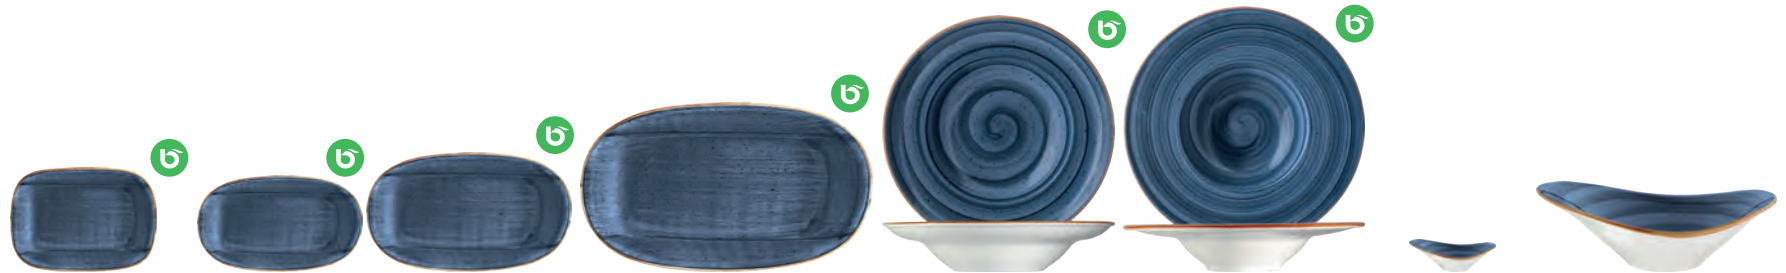

Bestellnummer / Order No.	ADKGRM17DKY	ADKGRM19OKY	ADKGRM24OKY	ADKGRM34OKY	ADKGRM27CK	ADKBNC28CK	ADKSTR10KS	ADKSTR27KS
Bezeichnung / Name	Aura Dusk Gourmet Rechteckschale / Rectangular bowl 17 x 11,5cm	Aura Dusk Gourmet Platte oval / Oval plate 19 x 11cm	Aura Dusk Gourmet Platte oval / Oval plate 24 x 14cm	Aura Dusk Gourmet Platte oval / Oval plate 34 x 19cm	Aura Dusk Gourmet Pastateller / Pasta plate 27cm	Aura Dusk Banquet Pastateller / Pasta plate 28cm	Aura Dusk Stream Schale / Bowl 10 x 7,5cm	Aura Dusk Stream Schale / Bowl 27 x 19cm
Marke / Brand	Bonna	Bonna	Bonna	Bonna	Bonna	Bonna	Bonna	Bonna
Barcode (Stück / Item)	8 697700 017593	8 697700 021194	8 697700 017654	8 697700 017685	8 697700 019702	8 697700 019719	8 697700 069875	8 697700 021163
Barcode (VE / SU)	86 977000 175932	86 977000 211944	86 977000 176540	86 977000 176854	86 977000 197026	86 977000 197194	86 977000 698752	86 977000 211630
cl max.	33cl				45cl	40cl	4.5cl	75cl
↔	170 x 117mm	192 x 111mm	238 x 142mm	335 x 195mm	268mm	280mm	100 x 75mm	280 x 188mm
↑↓	40mm	30mm	35mm	40mm	60mm	60mm	35mm	85mm
net./brt. net./gross	272g / 281g	255g / 267g	422g / 440g	766g / 793g	891g / 951g	893g / 943g	85g / 92g	770g / 825g
	12 / 1.680	12 / 2.304	12 / 1.164	6 / 534	6 / 408	6 / 396	24 / 1.728	6 / 270
Stückpreis / PPI	16,39€	14,16€	17,62€	29,84€	19,42€	20,22€	5,03€	34,93€