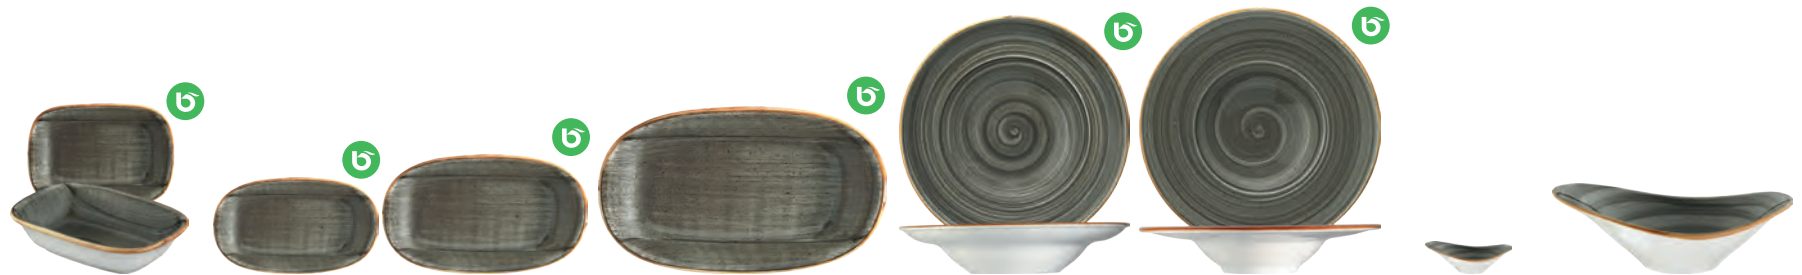

Bestellnummer / Order No.	ASCGRM17DKY	ASCGRM19OKY	ASCGRM24OKY	ASCGRM34OKY	ASCGRM27CK	ASCBCN28CK	ASCSTR10KS	ASCSTR27KS
Bezeichnung / Name	Aura Space Gourmet Rechteckschale / Rectangular bowl 17 x 11,5cm	Aura Space Gourmet Platte oval / Oval plate 19 x 11cm	Aura Space Gourmet Platte oval / Oval plate 24 x 14cm	Aura Space Gourmet Platte oval / Oval plate 34 x 19cm	Aura Space Gourmet Pastateller / Pasta plate 27cm	Aura Space Banquet Pastateller / Pasta plate 28cm	Aura Space Stream Schale / Bowl 10 x 7,5cm	Aura Space Stream Schale / Bowl 27 x 19cm
Marke / Brand	Bonna	Bonna	Bonna	Bonna	Bonna	Bonna	Bonna	Bonna
Barcode (Stück / Item)	8 697700 032763	8 697700 034361	8 697700 032725	8 697700 032732	8 697700 032275	8 697700 032268	8 697700 069851	8 697700 032879
Barcode (VE / SU)	86 977000 327638	86 977000 343614	86 977000 327256	86 977000 327324	86 977000 322756	86 977000 322688	86 977000 698516	86 977000 328796
cl max.	33cl				45cl	40cl	4.5cl	75cl
↔	170 x 117mm	192 x 111mm	238 x 142mm	335 x 195mm	268mm	280mm	100 x 75mm	280 x 188mm
↑↓	40mm	30mm	35mm	40mm	60mm	60mm	35mm	85mm
net./brt. net./gross	272g / 281g	255g / 267g	422g / 440g	766g / 793g	891g / 951g	893g / 943g	85g / 92g	770g / 825g
	12 / 1.680	12 / 2.304	12 / 1.164	6 / 534	6 / 408	6 / 396	24 / 1.728	6 / 270
Stückpreis / PPI	19,79€	17,10€	21,28€	36,03€	23,45€	24,41€	6,07€	42,18€