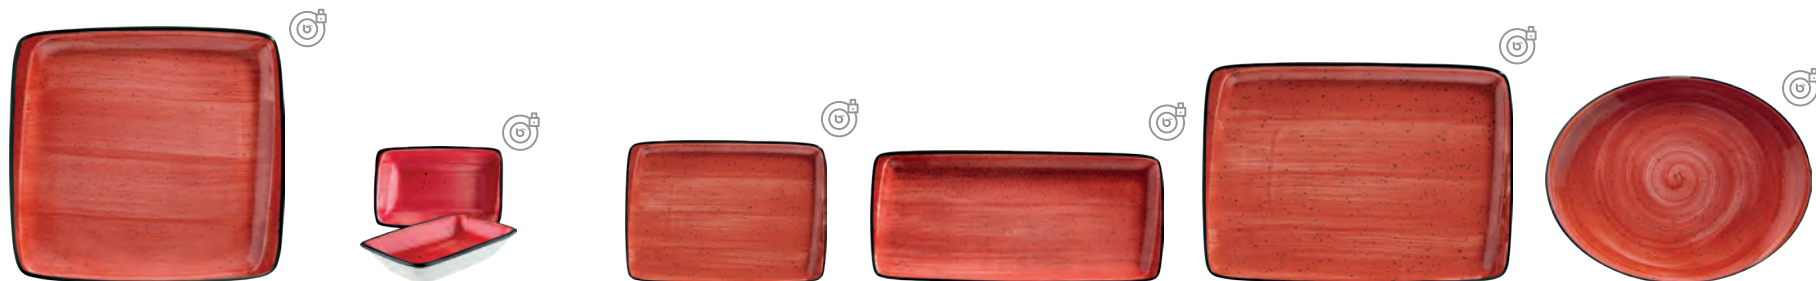

Bestellnummer / Order No.	APSMOV41KR	APSMOV16DKY	APSMOV26DT	APSMOV35DT	APSMOV41DT	APSMOV31OV
Bezeichnung / Name	Aura Passion Moove Platte / Plate 32 x 30cm	Aura Passion Moove Rechteckschale / Rectangular dish 16 x 9cm	Aura Passion Moove Platte / Plate 23 x 16cm	Aura Passion Moove Platte / Plate 34 x 16cm	Aura Passion Moove Platte / Plate 36 x 25cm	Aura Passion Moove Platte oval / Oval plate 31 x 24cm
Barcode (Stück / Item)	8 697700 027035	8 697700 030547	8 697700 015414	8 697700 026977	8 697700 026984	8 697700 027059
Barcode (VE / SU)	86 977000 270354	86 977000 305476	86 977000 154142	86 977000 269778	86 977000 269846	86 977000 270590
cl max.		20cl				
↔	320 x 305mm	150 x 98mm	234 x 165mm	340 x 158mm	360 x 254mm	310 x 240mm
↑↓	25mm	30mm	20mm	25mm	25mm	30mm
net./brt. net./gross	1.375g / 1.425g	244g / 248g	515g / 532g	792g / 832g	1.221g / 1.273g	834g / 863g
	6 / 348	12 / 2.412	12 / 1.260	12 / 696	6 / 432	6 / 582
Stückpreis / PPI	38,62€	14,39€	22,17€	30,59€	42,93€	18,67€