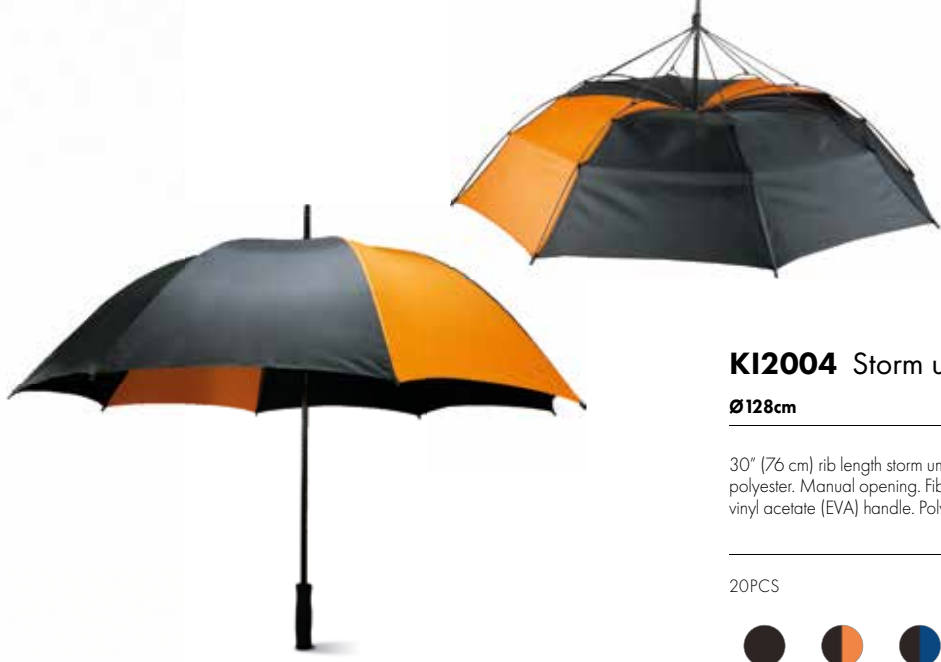

20PCS

KI2030 Hands-free reverse open umbrella

Ø 108 cm

23" (58.5 cm) rib length umbrella with manual reverse open and closing system. Metal shaft. Fibreglass ribs and tips. C handle in polycarbonate that can be attached to wrist. 190T polyester pongee canopy.

20PCS

KI2017 Auto open umbrella

Ø 96 cm

21" (53 cm) umbrella with three-part folding system. Opens automatically. Metal shaft. Fibreglass frame. Metal tips. Ergonomic rubber handle with wrist strap. 190T polyester pongee canopy.

20PCS

KI2020 Auto open wooden umbrella

Ø96 cm

23" (58.5 cm) rib length auto-opening classic wooden umbrella. Polyester pongee canopy. Metal frame, wooden shaft, wooden J handle, and metal tips.

20PCS

BEST
SELLER

KI2004 Storm umbrella

Ø128cm

30" (76 cm) rib length storm umbrella in 210T polyester. Manual opening. Fibreglass shaft. Ethylene-vinyl acetate (EVA) handle. Polypropylene tips.

20PCS

- BLACK
- BLACK / ORANGE
- BLACK / ROYAL BLUE
- NAVY
- SLATE GREY
- WHITE