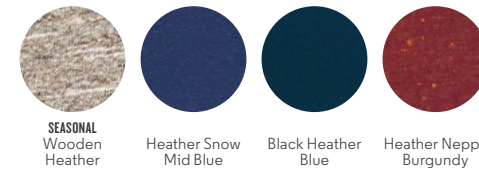

ICONIC
CRUISER STSU822

WHITES

White Natural Raw

COLOURS

ESSENTIAL HEATHERS

SPECIAL HEATHERS

CAPSULE
CRUISER TIE AND DYE STSU854

NEW