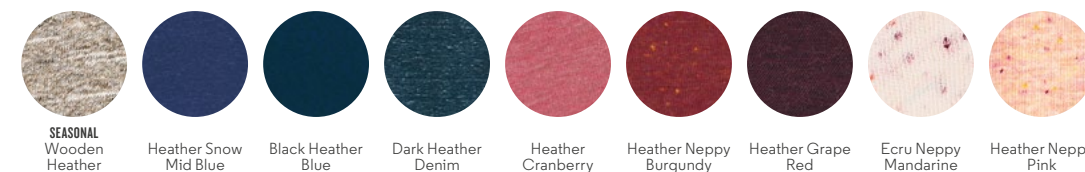

SPECIAL HEATHERS