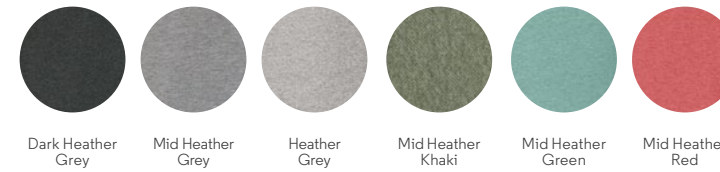

ICONIC
CRUISER STSU822

WHITES

White Natural Raw

COLOURS

ESSENTIAL HEATHERS

SPECIAL HEATHERS

CAPSULE
CRUISER TIE AND DYE STSU854

NEW