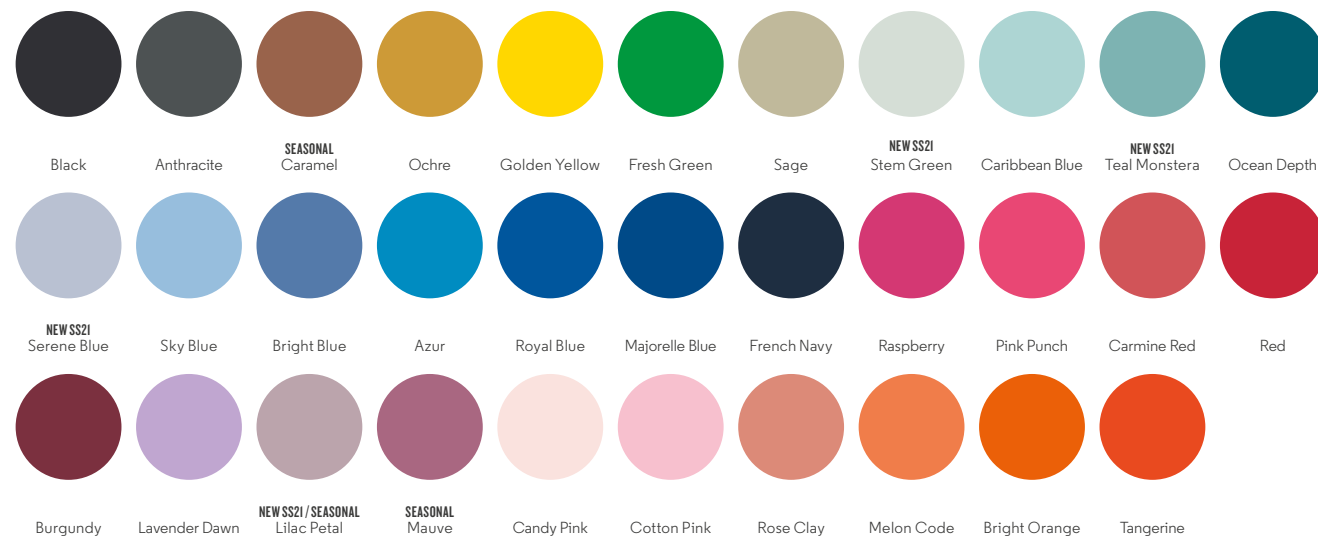

ICONIC
MINI CREATOR STTK909

The iconic kids' t-shirt

| 155 GSM

| Medium fit

| 3/4 years - 12/14 years

FABRIC

- Single jersey
- 100% organic ring-spun combed cotton

SPECIFICATION

- Set-in sleeve
- 1x1 rib at neck collar

COMBO

- WOMEN Stella Expresser^{STTW032}
- UNISEX Creator^{STTU755}

p.112
p.44

PACKING

- 5 pcs / bag
- 100 pcs / box

WHITES

White Natural Raw

COLOURS

ESSENTIAL HEATHERS

SPECIAL HEATHERS