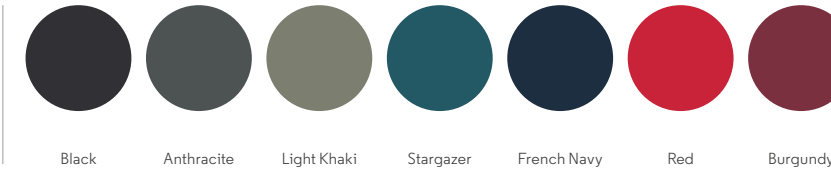

COLOURS

ESSENTIAL HEATHERS