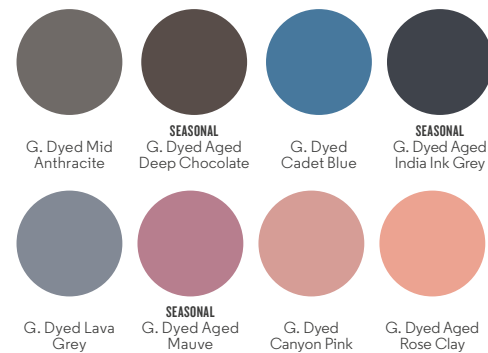

Veronika is 174cm - Size XS
Strider in India Ink Grey

Ben is 188cm - Size L
Veronika is 172cm - Size XS
Joiner Vintage in
G. Dyed Aged Rose CLay

JOINER VINTAGE STSU720

The unisex **garment dyed** crew neck sweatshirt

| 300 GSM | Medium fit | XS - XXL

FABRIC

- Single jersey
- 100% organic ring-spun combed cotton

SPECIFICATION

- Flatlock topstitch on all seams
- Deco rib triangle with flatlock topstitch under collar
- Garment dyed product, each garment may vary in appearance
- Colour may bleed, please follow our care label

COMBO

| UNISEX Creator Vintage STTU831 p.XXX

PACKING

- 5 pcs / bag
- 20 pcs / box

COLOURS