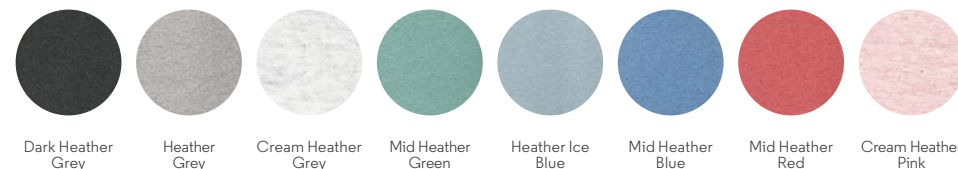

COLOURS

ESSENTIAL HEATHERS

SPECIAL HEATHERS

MINI CATCHER SHORT SLEEVE STTK914

The kids' **contrast** short sleeve t-shirt

| 155 GSM | Medium fit | 3/4 years - 12/14 years

FABRIC

- Single jersey
- 100% organic ring-spun combed cotton