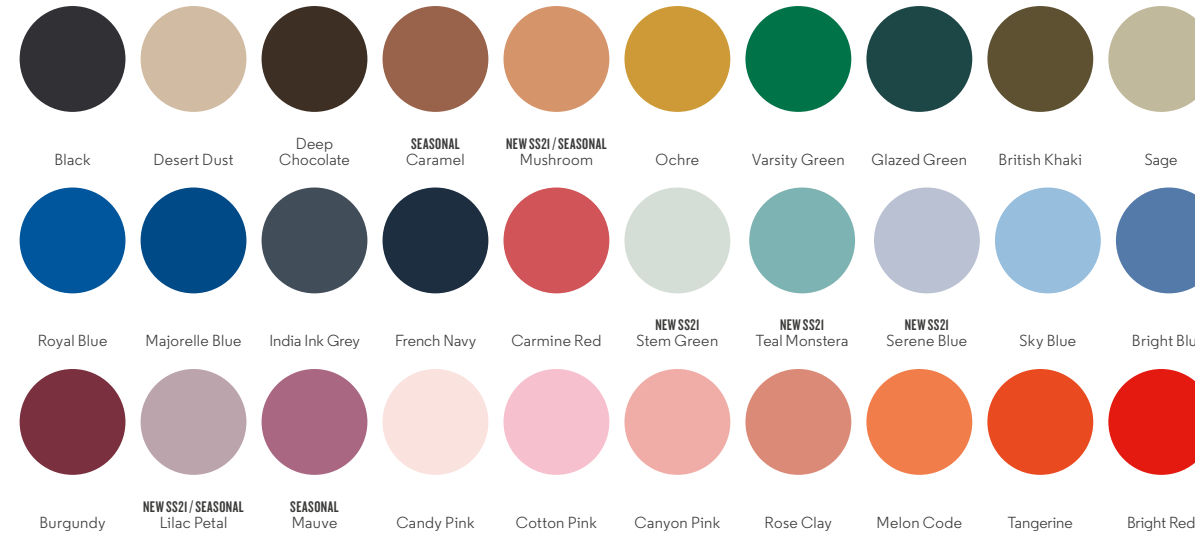

ICONIC
CRUISER STSU822

WHITES

White Natural Raw

COLOURS

ESSENTIAL HEATHERS

SPECIAL HEATHERS

CAPSULE
CRUISER TIE AND DYE STSU854

NEW