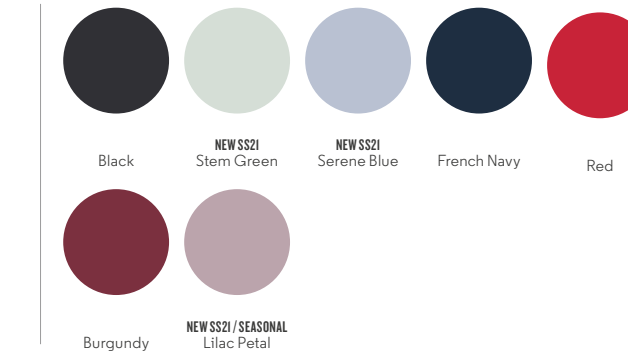

COLOURS

Black

NEW SS21
Stem Green

NEW SS21
Serene Blue

French Navy

Red

Burgundy

NEW SS21 / SEASONAL
Lilac Petal

ESSENTIAL HEATHERS

Dark Heather
Grey

Heather
Grey

| Relaxed fit

SPECIFICATION

- Dropped shoulder
- 2x2 rib at neck collar, sleeve hem and bottom hem

| XXS - XXL

COMBO

| UNISEX Mover ^{STBM569} p.96