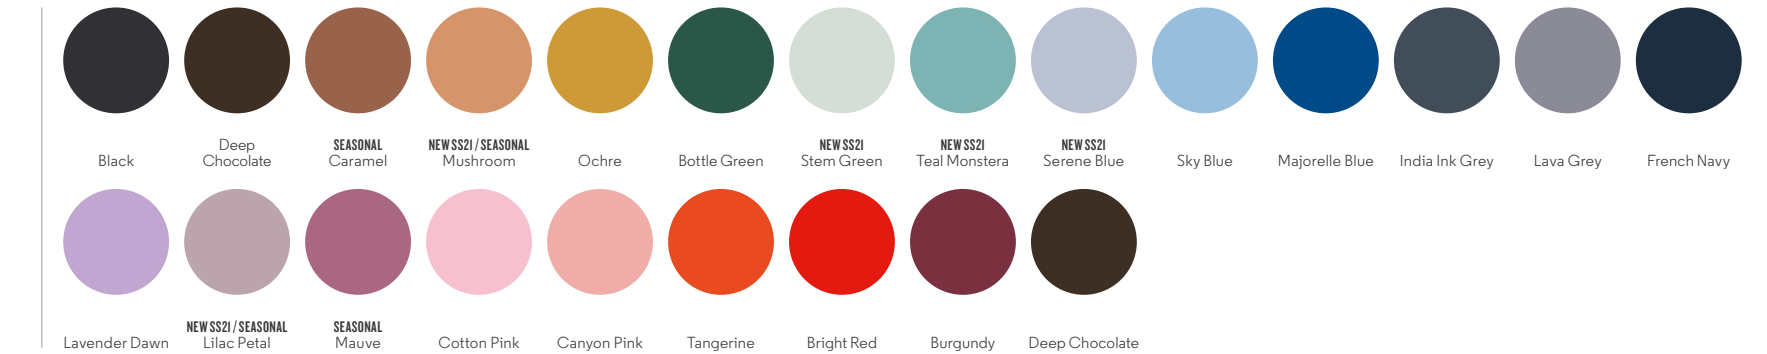

| XXS - 4XL*

COMBO

| KIDS Mini Changer^{STSK913} p.192

PACKING

- 5 pcs / bag
- 20 pcs / box

WHITES

COLOURS

ESSENTIAL HEATHERS