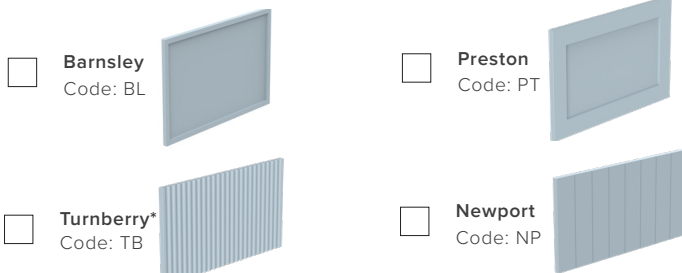

DRAWER FRONT OPTIONS

*Only available with the Mila handle

COSMETIC DRAWER

Upgrade cost applies

1. ☐ COSL
   ☐ COSR
   ☐ COSLR