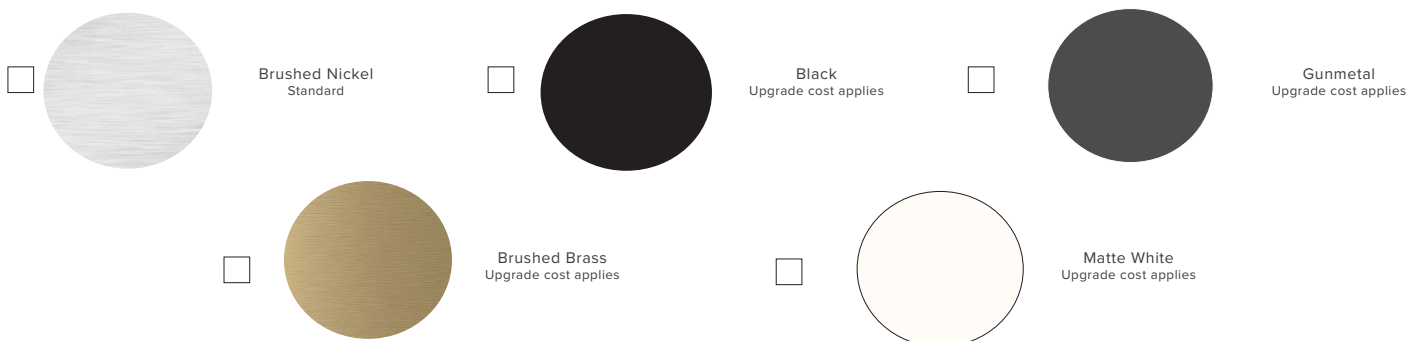

EXTRUSION COLOUR OPTIONS

Please ensure your purchase order is correct before ordering. The Serenity range is custom painted per order therefore they are non returnable unless an error has occurred on Newtech's part.