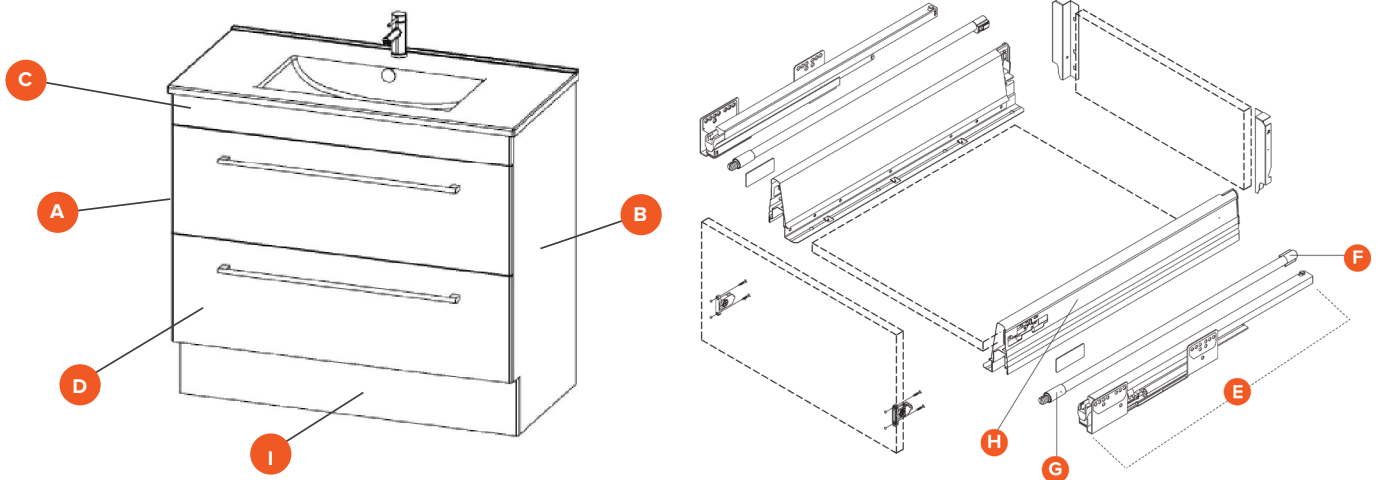

Models: 600mm, 750mm, 1200mm (One Drawer)

WALL HUNG

End Panel		
Matrix Code	Model to Suit	Newtech Re-order Code
A = Left Hand 400mm x 437mm	All above models	V2060
B = Right Hand 400mm x 437mm	All above models	V2061
Top Rail		
Matrix Code	Model to Suit	Newtech Re-order Code
C = 590mm x 80mm	600mm	V2064
C = 740mm x 80mm	750mm	V2065
C = 890mm x 80mm	900mm	V2066
C = 1190mm x 80mm	1200mm	V2067
Drawer Front		
Matrix Code	Model to Suit	Newtech Re-order Code
D = Right 295mm x 316mm	750mm	V2069
D = Right 295mm x 316mm	900mm	V2073
D = Middle/Right 395mm x 316mm	1200mm	V2080
Door		
Matrix Code	Model to Suit	Newtech Re-order Code
J = Left 295mm x 316mm	600mm	V2071
J = Right 295mm x 316	600mm	V2072
J = Left 443mm x 316mm	750mm	V2068
J = Left 295mm x 316mm	900mm	V2071
J = Middle (Right) 295mm x 316mm	900mm	V2072
J = Left 395mm x 316mm	1200mm	V2078
J = Middle/Right 395mm x 316mm	1200mm	V2079

Models: 600mm, 750mm, 1200mm (Double Drawer)

FLOOR STAND

End Panel

Matrix Code	Model to Suit	Newtech Re-order Code
A = Left Hand 437mm x 800mm	All above models	V2062
B = Right Hand 437mm x 800mm	All above models	V2063

Top Rail

Matrix Code	Model to Suit	Newtech Re-order Code
C = 590mm x 80mm	600mm	V2064
C = 740mm x 80mm	750mm	V2065
C = 890mm x 80mm	900mm	V2066
C = 1190mm x 80mm	1200mm	V2067

Drawer Front

Matrix Code	Model to Suit	Newtech Re-order Code
D = Right - Top 290mm x 200mm	750mm	V2076
D = Right - Bottom 295mm x 364mm	750mm	V2077
D = Right - Top 295mm x 200mm	900mm	V2076
D = Right - Bottom 295mm x 364mm	900mm	V2077
D = Middle/Right - Top 395mm x 200mm	1200mm	V2084
D = Middle/Right - Bottom 395mm x 364mm	1200mm	V2085