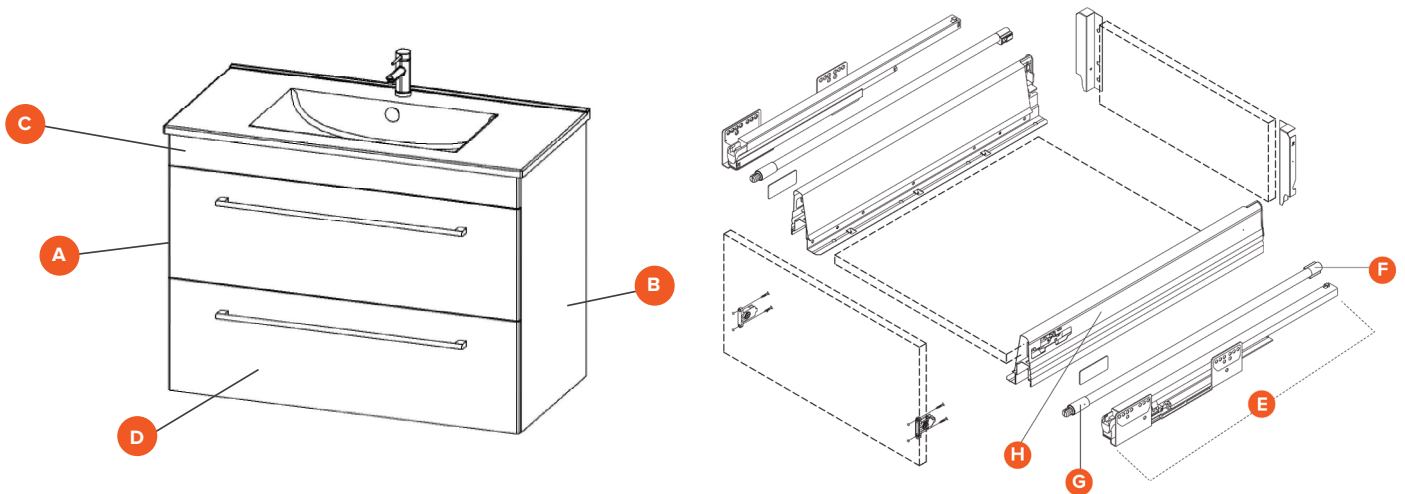

Models: 600mm, 750mm, 1200mm (One Drawer)

WALL HUNG

End Panel		
Matrix Code	Model to Suit	Newtech Re-order Code
A = Left Hand 400mm x 437mm	All above models	V2060
B = Right Hand 400mm x 437mm	All above models	V2061
Top Rail		
Matrix Code	Model to Suit	Newtech Re-order Code
C = 590mm x 80mm	600mm	V2064
C = 740mm x 80mm	750mm	V2065
C = 890mm x 80mm	900mm	V2066
C = 1190mm x 80mm	1200mm	V2067
Drawer Front		
Matrix Code	Model to Suit	Newtech Re-order Code
D = Right 295mm x 316mm	750mm	V2069
D = Right 295mm x 316mm	900mm	V2073
D = Middle/Right 395mm x 316mm	1200mm	V2080
Door		
Matrix Code	Model to Suit	Newtech Re-order Code
J = Left 295mm x 316mm	600mm	V2071
J = Right 295mm x 316	600mm	V2072
J = Left 443mm x 316mm	750mm	V2068
J = Left 295mm x 316mm	900mm	V2071
J = Middle (Right) 295mm x 316mm	900mm	V2072
J = Left 395mm x 316mm	1200mm	V2078
J = Middle/Right 395mm x 316mm	1200mm	V2079

Models: 600mm, 750mm, 1200mm (Double Drawer)

FLOOR STAND

End Panel

Matrix Code	Model to Suit	Newtech Re-order Code
A = Left Hand 437mm x 800mm	All above models	V2062
B = Right Hand 437mm x 800mm	All above models	V2063

Top Rail

Matrix Code	Model to Suit	Newtech Re-order Code
C = 590mm x 80mm	600mm	V2064
C = 740mm x 80mm	750mm	V2065
C = 890mm x 80mm	900mm	V2066
C = 1190mm x 80mm	1200mm	V2067

Drawer Front

Matrix Code	Model to Suit	Newtech Re-order Code
D = Right - Top 290mm x 200mm	750mm	V2076
D = Right - Bottom 295mm x 364mm	750mm	V2077
D = Right - Top 295mm x 200mm	900mm	V2076
D = Right - Bottom 295mm x 364mm	900mm	V2077
D = Middle/Right - Top 395mm x 200mm	1200mm	V2084
D = Middle/Right - Bottom 395mm x 364mm	1200mm	V2085