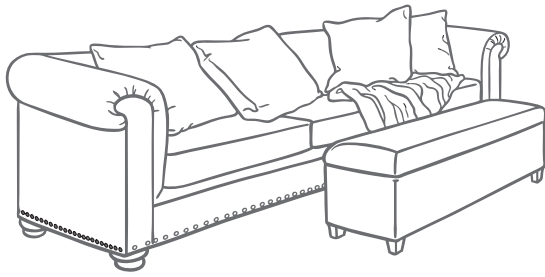

LANCASTER

CHATEAU