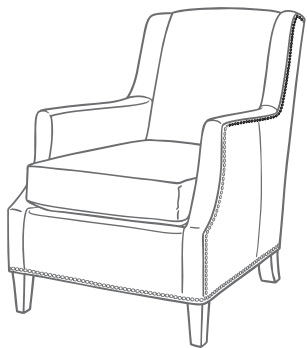

WORKROOM LINE ART
Spec Sheets Available Upon Request

BRADFORD