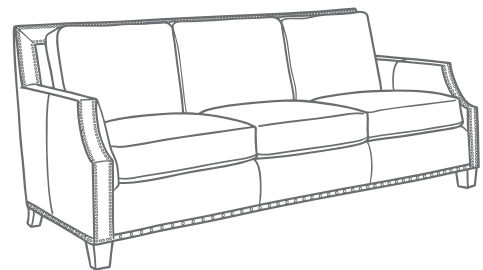

WORKROOM LINE ART
Spec Sheets Available Upon Request

CARTER