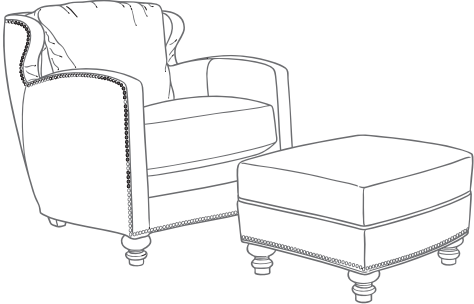

WORKROOM LINE ART
Spec Sheets Available Upon Request

JOHNSON