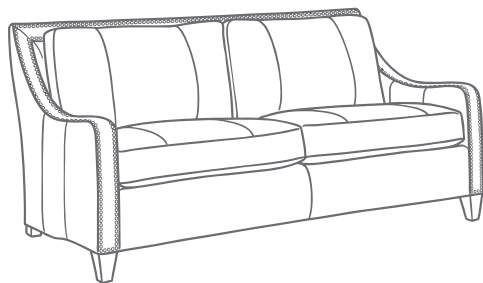

WORKROOM LINE ART
Spec Sheets Available Upon Request

TAYLOR