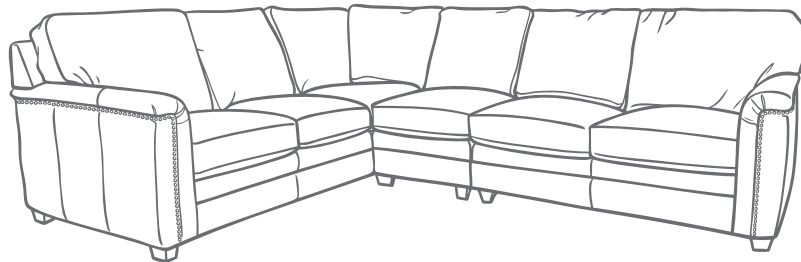

CANON

DRAPER

MALIBU

LOUVE

ADDISON

WORKROOM LINE ART
Spec Sheets Available Upon Request

MARSTON

MONTANA