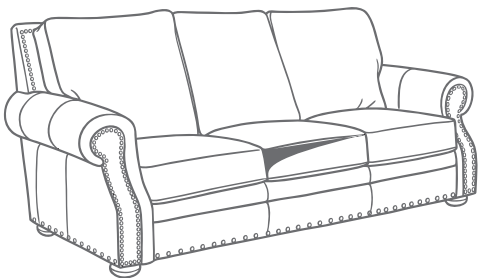

WORKROOM LINE ART
Spec Sheets Available Upon Request

FINLEY