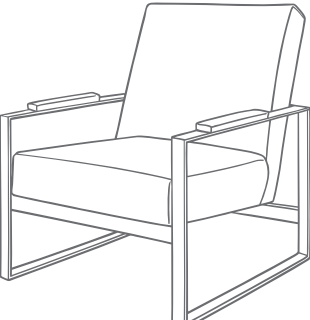

WORKROOM LINE ART
Spec Sheets Available Upon Request

MILES