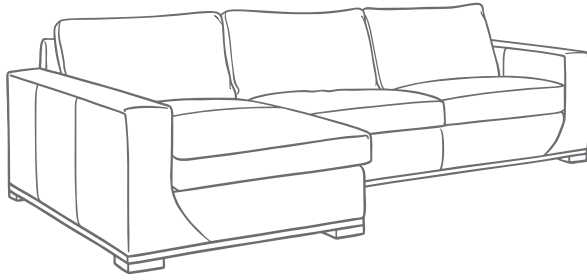

CANON

DRAPER

MALIBU

LOUVE

ADDISON

WORKROOM LINE ART
Spec Sheets Available Upon Request

MARSTON

MONTANA