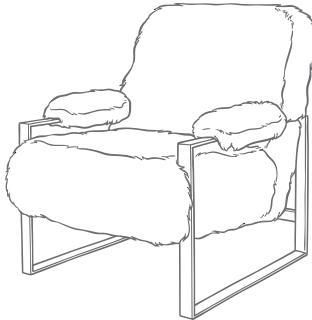

WORKROOM LINE ART
Spec Sheets Available Upon Request

MILES