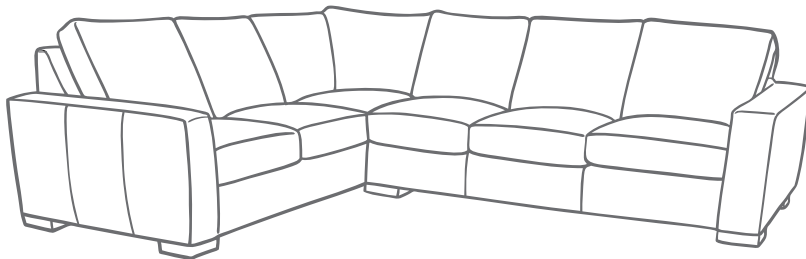

WORKROOM LINE ART
Spec Sheets Available Upon Request

LUCCA