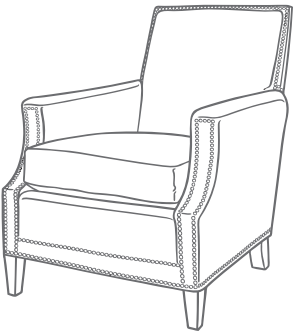

WORKROOM LINE ART
Spec Sheets Available Upon Request

FITZ