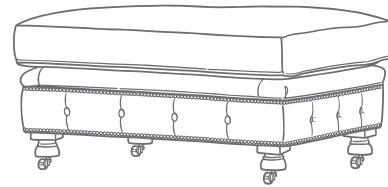

CANON

DRAPER

MALIBU

LOUVE

ADDISON

WORKROOM LINE ART
Spec Sheets Available Upon Request

MARSTON

MONTANA