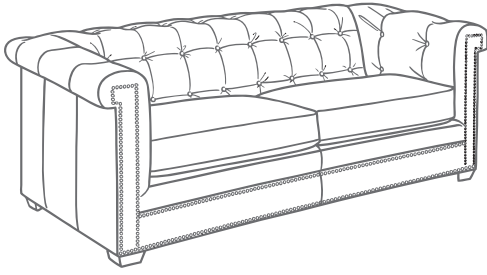

KENSINGTON