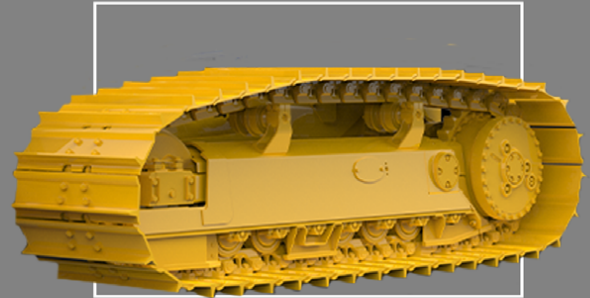

JHB SHOWROOM
+27 (0) 11 918 4760

WWW.DURASALES.CO.ZA

CPT SHOWROOM
+27 (0) 21 988 6618

HANDAX SPARES

ENGINE OIL

TRUCK LIGHTS

CLUTCH PLATE PULL 430

UNDERCARRIAGE