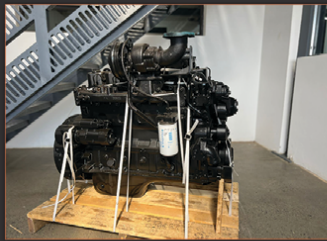

BL61B
STRIPPING FOR SPARES

VOLVO EC480
STRIPPING FOR SPARES

CAT 336D
STRIPPING FOR SPARES

DOOSAN MEGA 300 + 400
STRIPPING FOR PARTS

FINAL DRIVES - CAT, DOOSAN, HYUNDAI, JCB, SUMITOMO, HITACHI

USED ENGINES AVAILABLE - CAT C9, C9.3, C13, C15, DOOSAN DE12, DE08, VOLVO DE13, CUMMINS 6BT

LIEBHERR R974 PUMP - LPV250
20 AVAILABLE

CAT 3406B INDUSTRIAL UNIT AVAILABLE
AFTERCOOLED HIGH POWER UNIT

VOLVO TLB ENGINES
AVAILABLE X5

ENGINE REBUILDS AND REPAIRS

VARIOUS G.E.T & UNDERCARRIAGE
AVAILABLE

CAT 966L
STRIPPING FOR SPARES