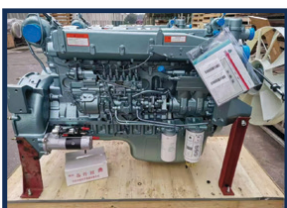

Celebrating 33 Years

TRAXGLOBAL
Supplying Quality Products Since 1991
MARINE - MINING - POWER GENERATION
TraxGlobal (Pty) Ltd. Company Reg No : 2022/544621/07

WORLDWIDE PARTS &
EQUIPMENT SOURCING SPECIALISTS

2024

GENUINE PARTS
KOMATSU

TEREX

HOWO
SINOTRUK

VOLVO
PENTA

MURPHY
PRODUCTIVITY CONTROLS

HOWO
SINOTRUK

CHASSIS CABS

DUMP TRUCKS

WATER TANKERS

FUEL TANKERS

FIRE TRUCKS

CRANE LOW BED