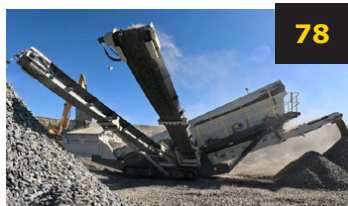

78

Astec Industries

Astec Industries in new dealer partnership with Elite Crushers in Botswana