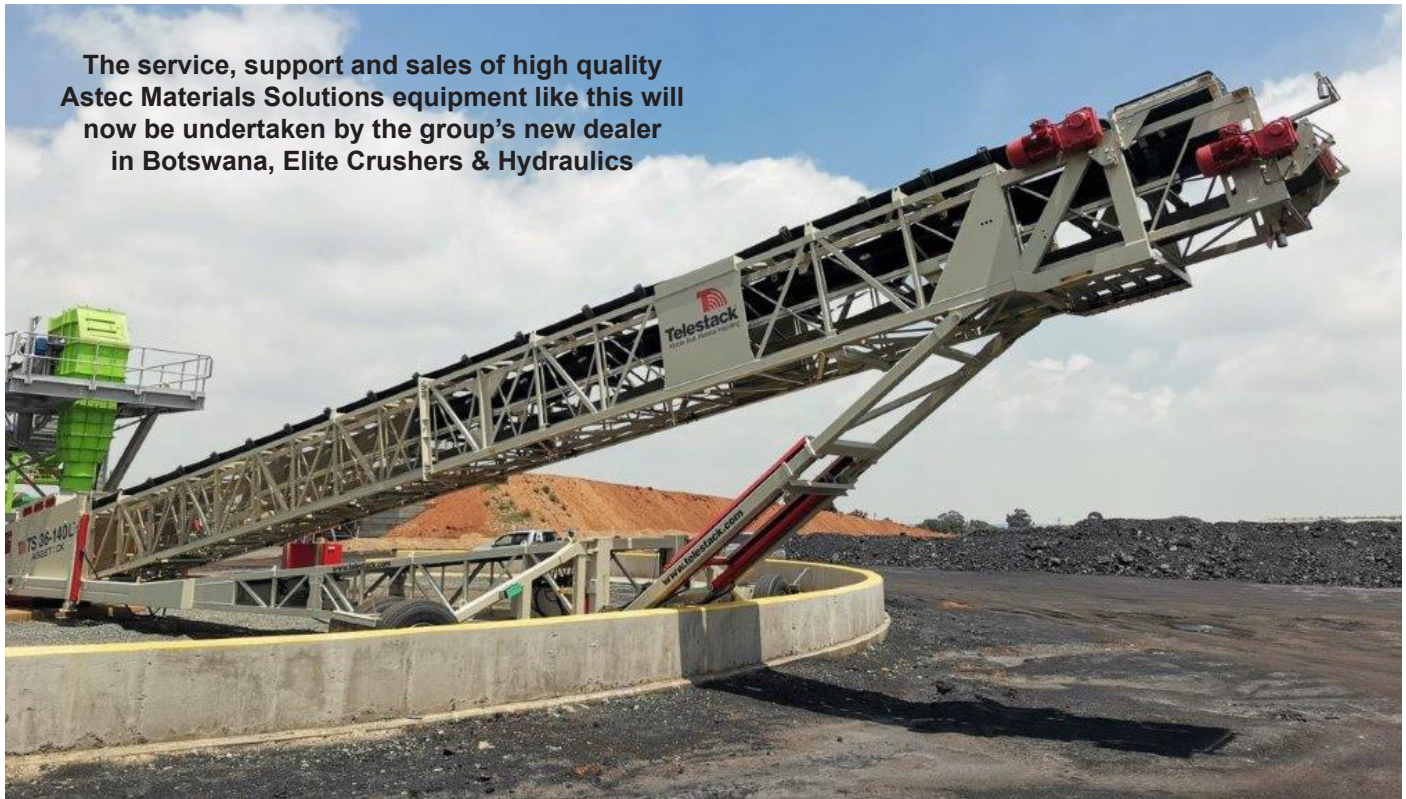

www.duraparts.co.za

The service, support and sales of high quality Astec Materials Solutions equipment like this will now be undertaken by the group's new dealer in Botswana, Elite Crushers & Hydraulics