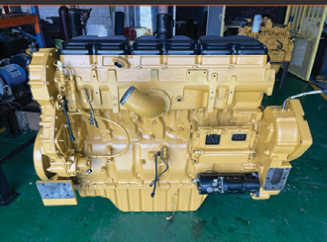

ENGINE REBUILDS AND REPAIRS