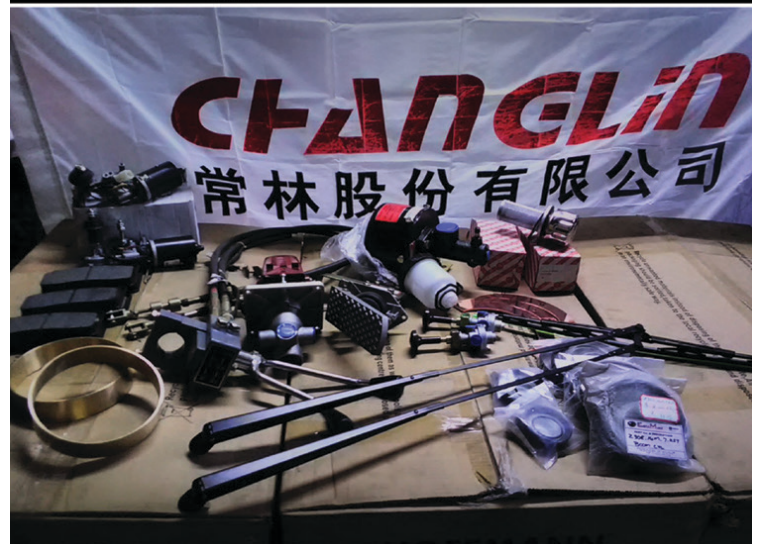

And many others - Please contact us to find your nearest stockist

www.goetze.africa

CHANGLIN

We Import & supply parts for CHANGLIN Construction Equipment

WE ALSO IMPORT AND SUPPLY PARTS FOR OTHER CHINESE EQUIPMENT