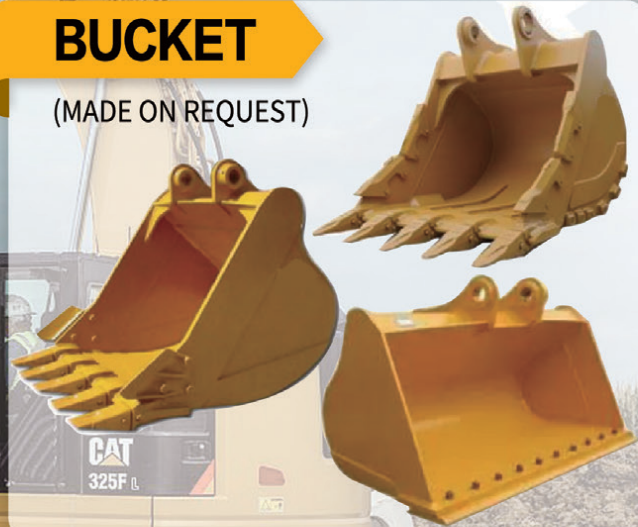

BUCKET

(MADE ON REQUEST)