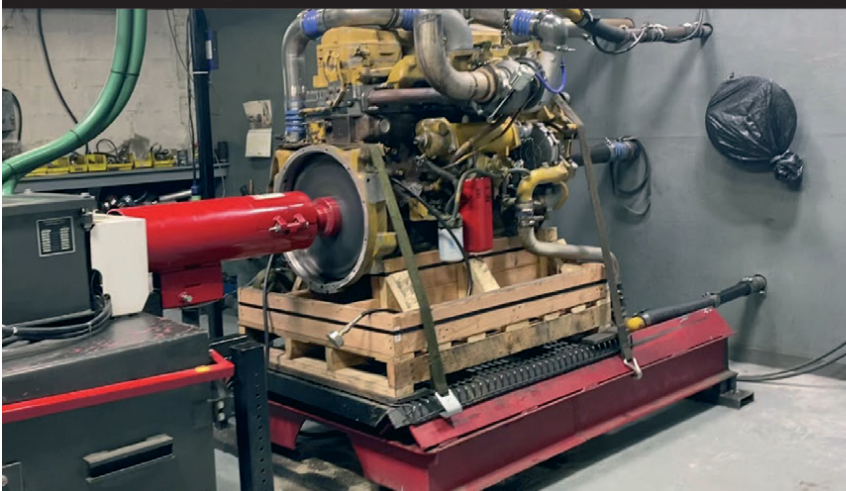

Dyno Testing

Bell Dropboxes

Vortex Transmissions offers a complete array of diagnostic and repair services for heavy duty automatic transmissions. These include services for industrial earthmoving and agricultural vehicles.