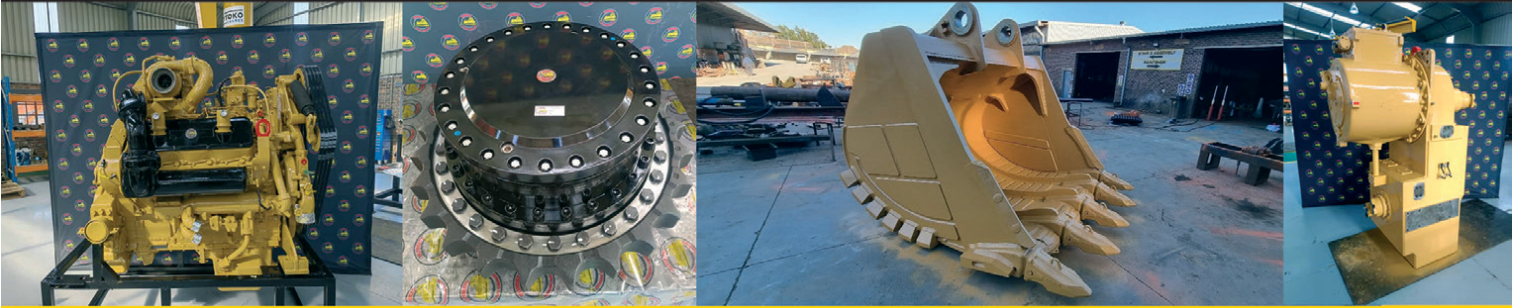

1618 Sterkfontein Ave, Doornkloof, Centurion, Gauteng, South Africa, 0181

THE POWER OF PRODUCTIVITY

ULTIMATE EXCHANGE COMPONENTS

Short lead times, Customer service, Cost savings, Quality workmanship Combined, enable us to be extremely qualified to handle your Repairs and Manufacturing needs.