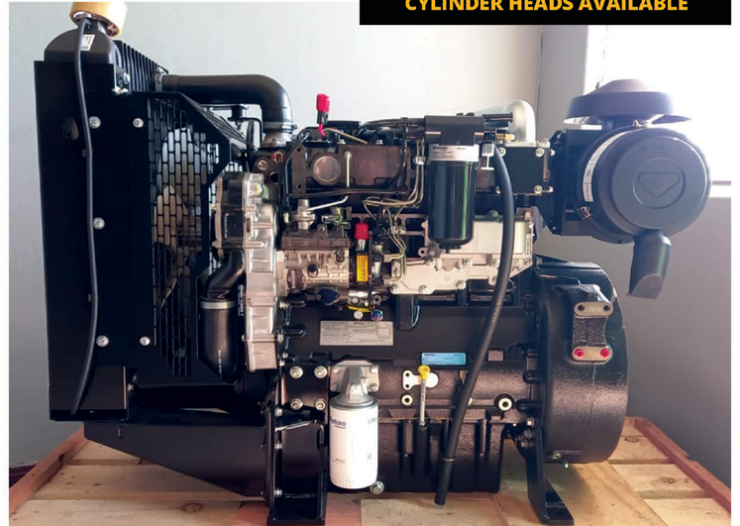

NEW PERKIN 1104C TO BE CONVERTED TO TLB SPEC

FOR MORE INFO 084 253 9831 | RCinvestments01@gmail.com

CMS PRODUCTS /

Original Equipment Duo Cones for the Following Brands:

- BELL
- CATERPILLAR
- KESSLER
- KOMATSU
- VOLVO