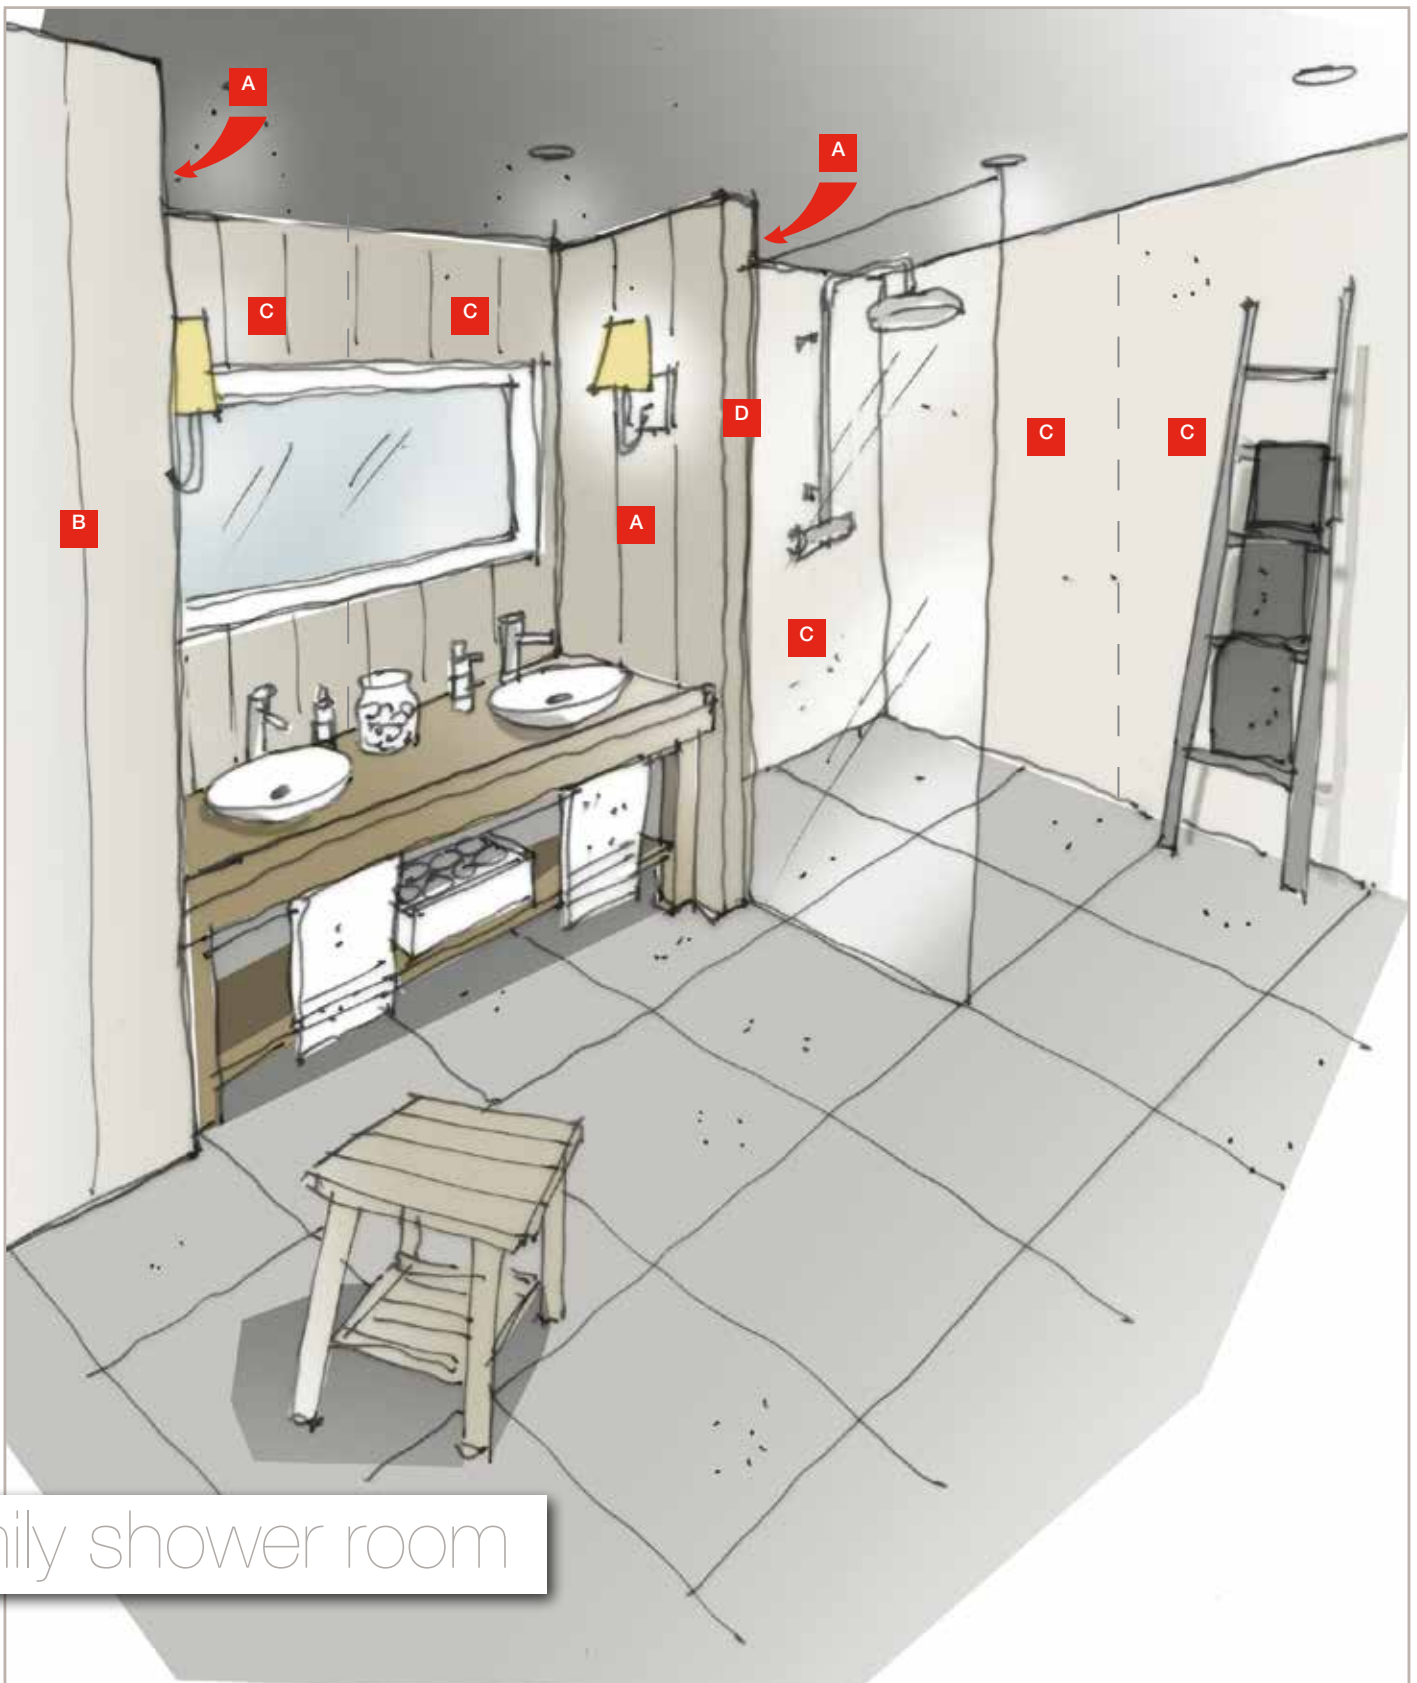

family shower room

Get the look

Weathered timber with grey hues gives a bathroom a cool rustic edge, but with a modern relaxed vibe. The Driftwood panels line out the room blending with the Alabaster shower area and contrasting Pitch Pine vanity surfaces.

Driftwood grain

- **A** 3 x 1200mm postformed panel
- **B** 1 x 600mm tongue & groove panel
- **C** 2 x 1200mm tongue & groove panel
- **D** 1 x 160mm finishing panel

Alabaster quarry

1. **C** 3 x 1200mm tongue & groove panel
2. **Adhesives & Sealants**
   9 x BB Complete adhesive
   2 x BB Complete Pewter Grey sealant
   2 x BB Complete Ash Grey sealant