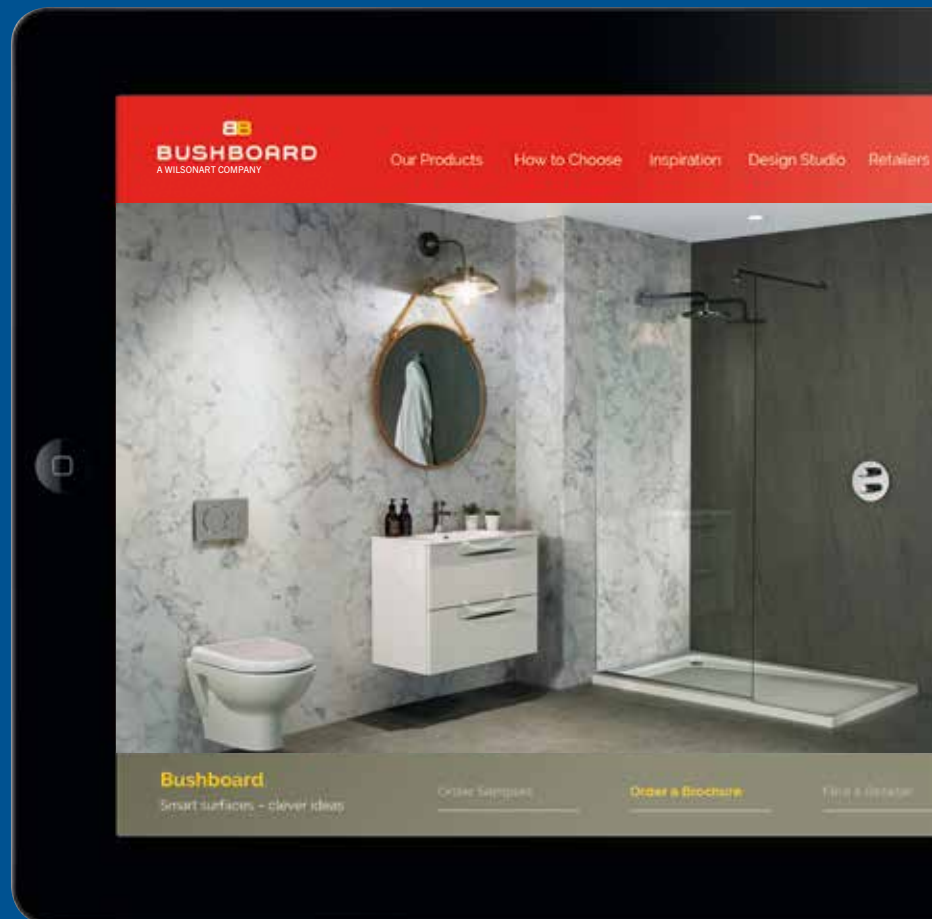

bushboard.co.uk

log on to
www.bushboard.co.uk
to create your own look.

Back cover picture: Platinum Travertine wall panelling in riven texture.

UK Patent Application 1504115.5 and International Patent Application PCT/
GB2016/050459 pending.

Nuance® is a registered trademark of Bushboard Limited