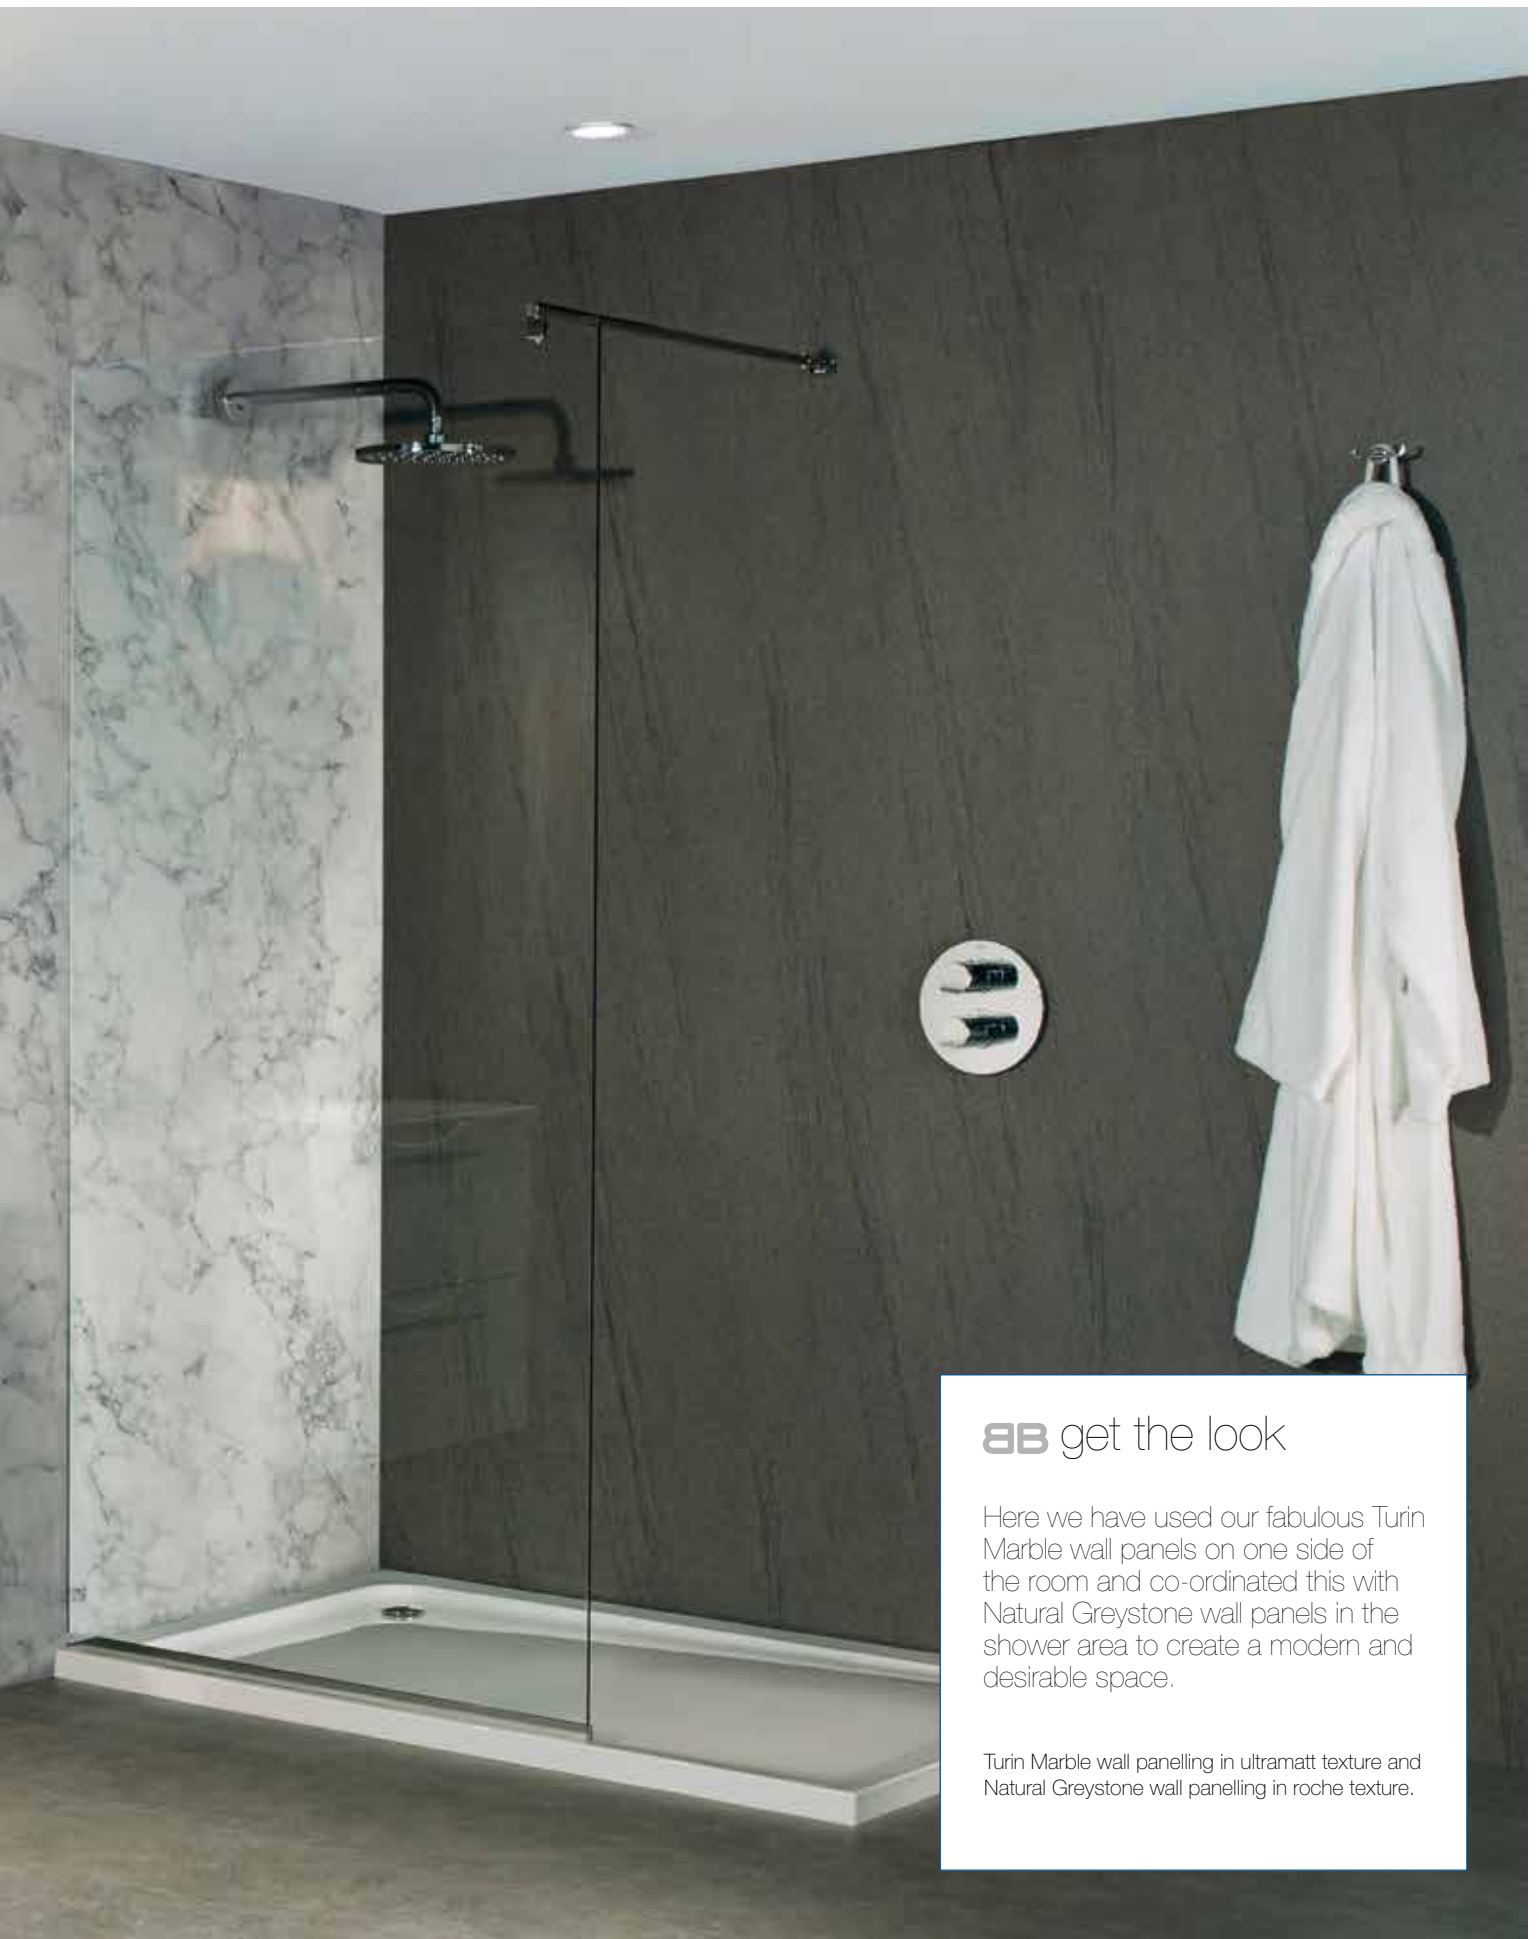

BB get the look

Here we have used our fabulous Turin Marble wall panels on one side of the room and co-ordinated this with Natural Greystone wall panels in the shower area to create a modern and desirable space.

Turin Marble wall panelling in ultramatt texture and Natural Greystone wall panelling in roche texture.