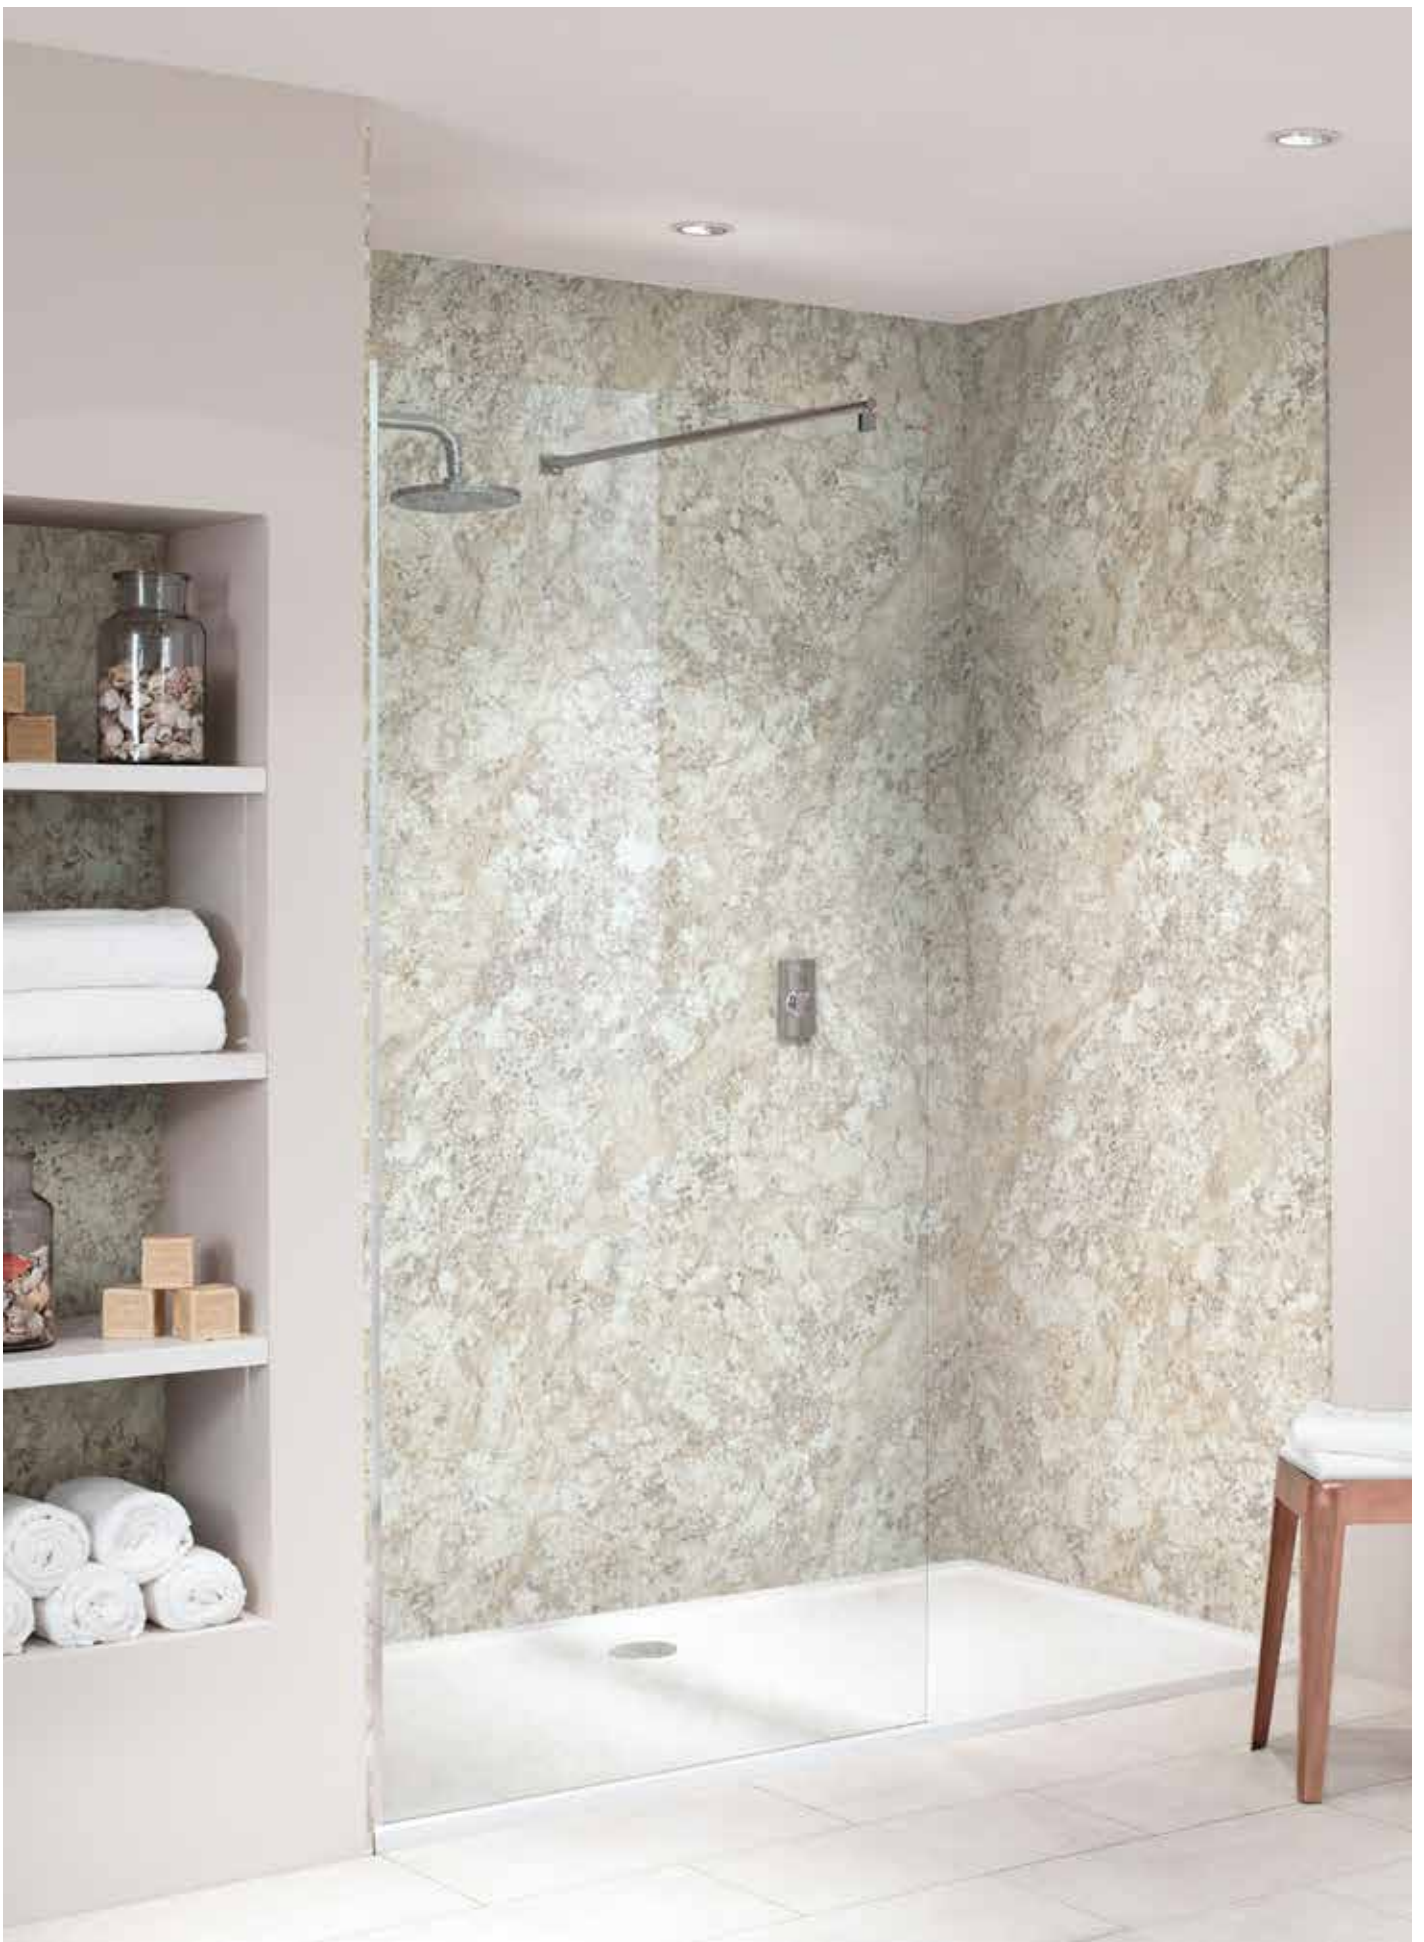

Pictured right: Alabaster wall and bath panelling in quarry texture and Wildwood wall panelling in grain texture with White Shell solid surface vanity surface.

100% waterproof

With Nuance you can be 100% confident that our panels are 100% waterproof - that's because our panels are uniquely manufactured using a synthetic, homogenous core that is 100% impervious to water.

Pictured right: Soft Mazzarino wall panelling in quarry texture.

100% waterproof: Exclusive and patented core is totally impervious to water and will not swell or degrade

Quality surface: High pressure laminate surface offers exceptional performance and easy maintenance