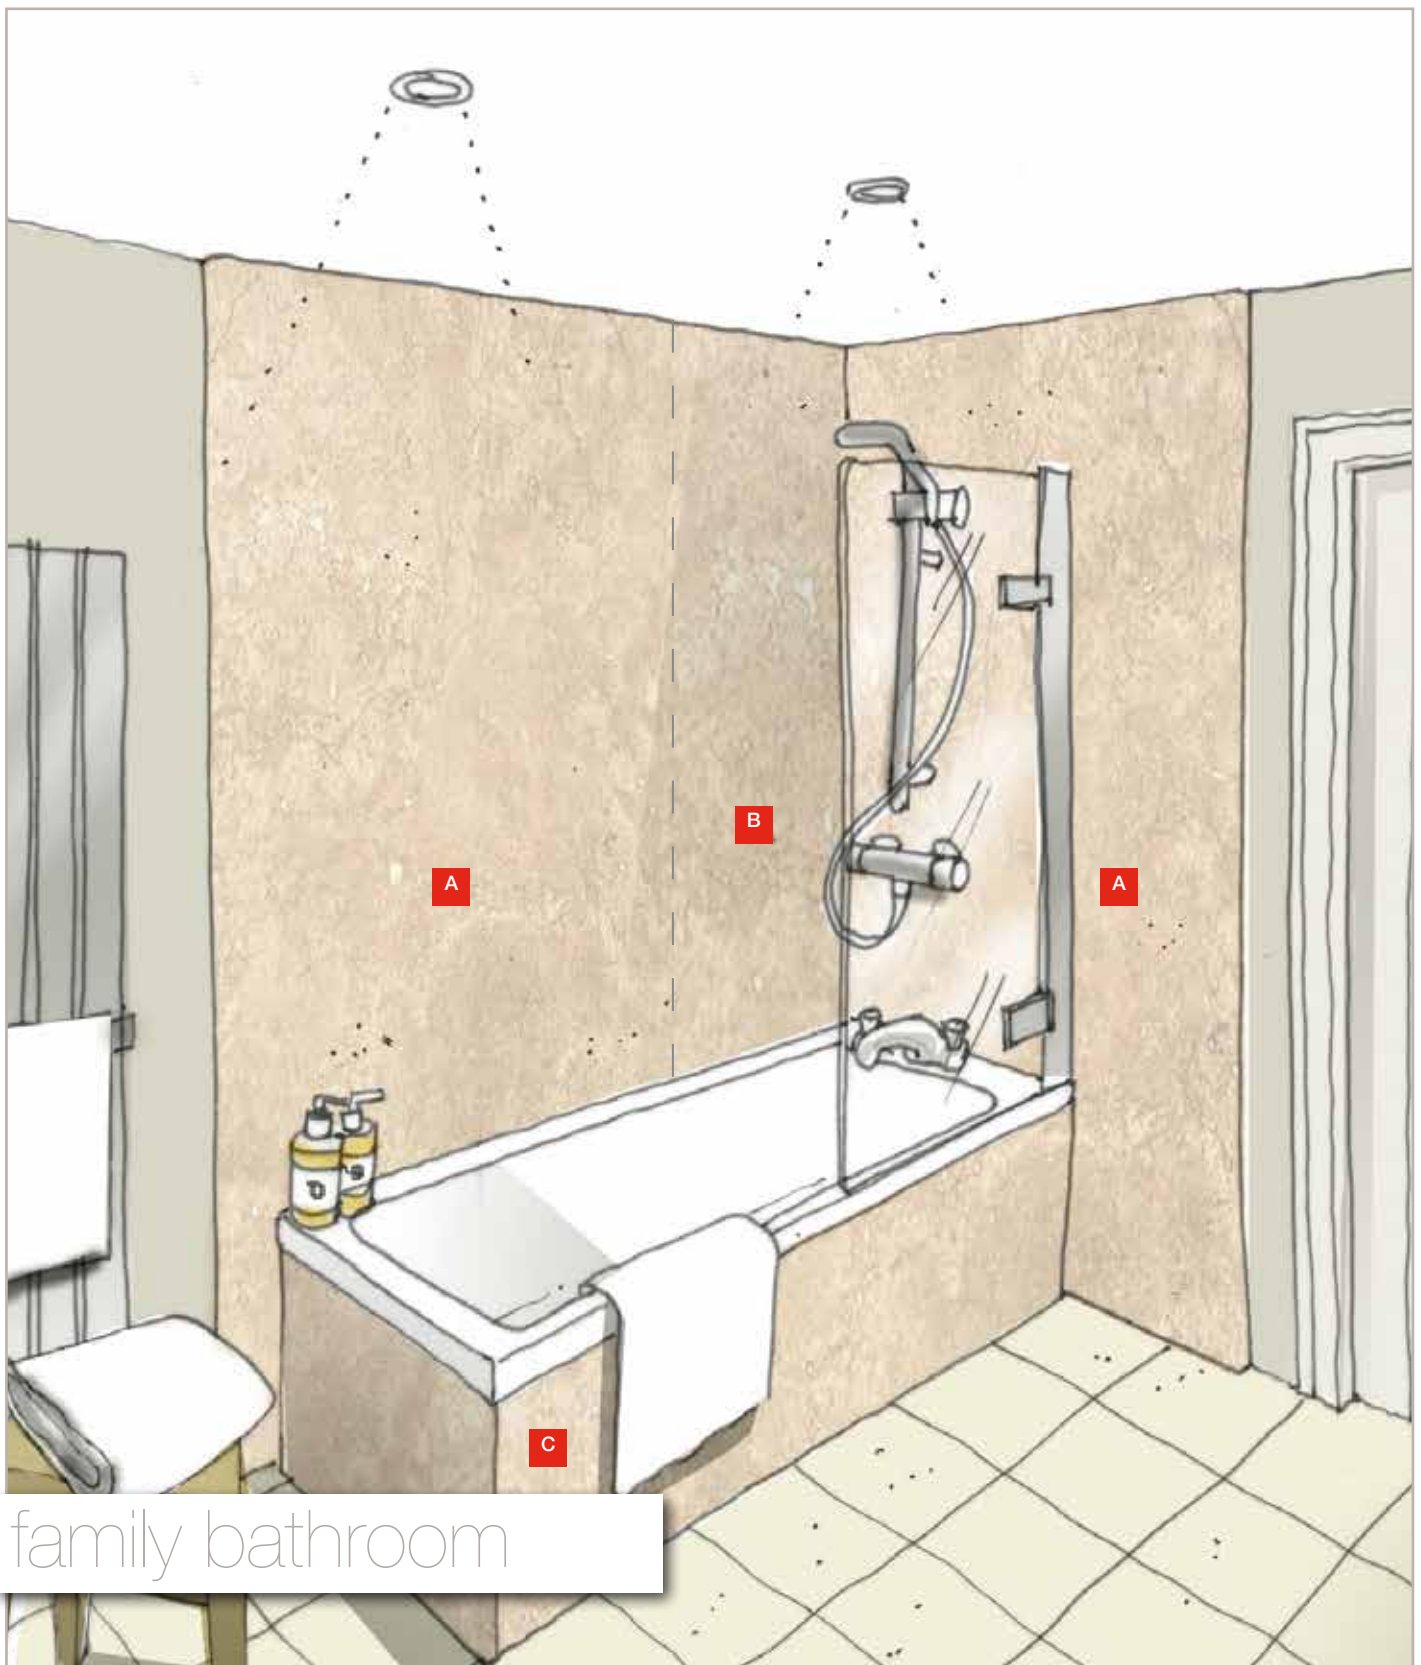

family bathroom

Get the look

Classic Travertine creates a timeless and elegant bathroom. The neutral tones provide a sense of calm and tranquility. Classic Travertine panels have been used around the walls and to clad the bath for a quality, built-in look.

Classic Travertine riven

- **A** 2 x 1200mm postformed panel
- **B** 1 x 600mm tongue & groove panel
- **C** 1 x 1200mm postformed panel (enough for long and return bath panel)

Adhesives & Sealants

- 3 x BB Complete adhesive
- 1 x BB Complete Fudge sealant