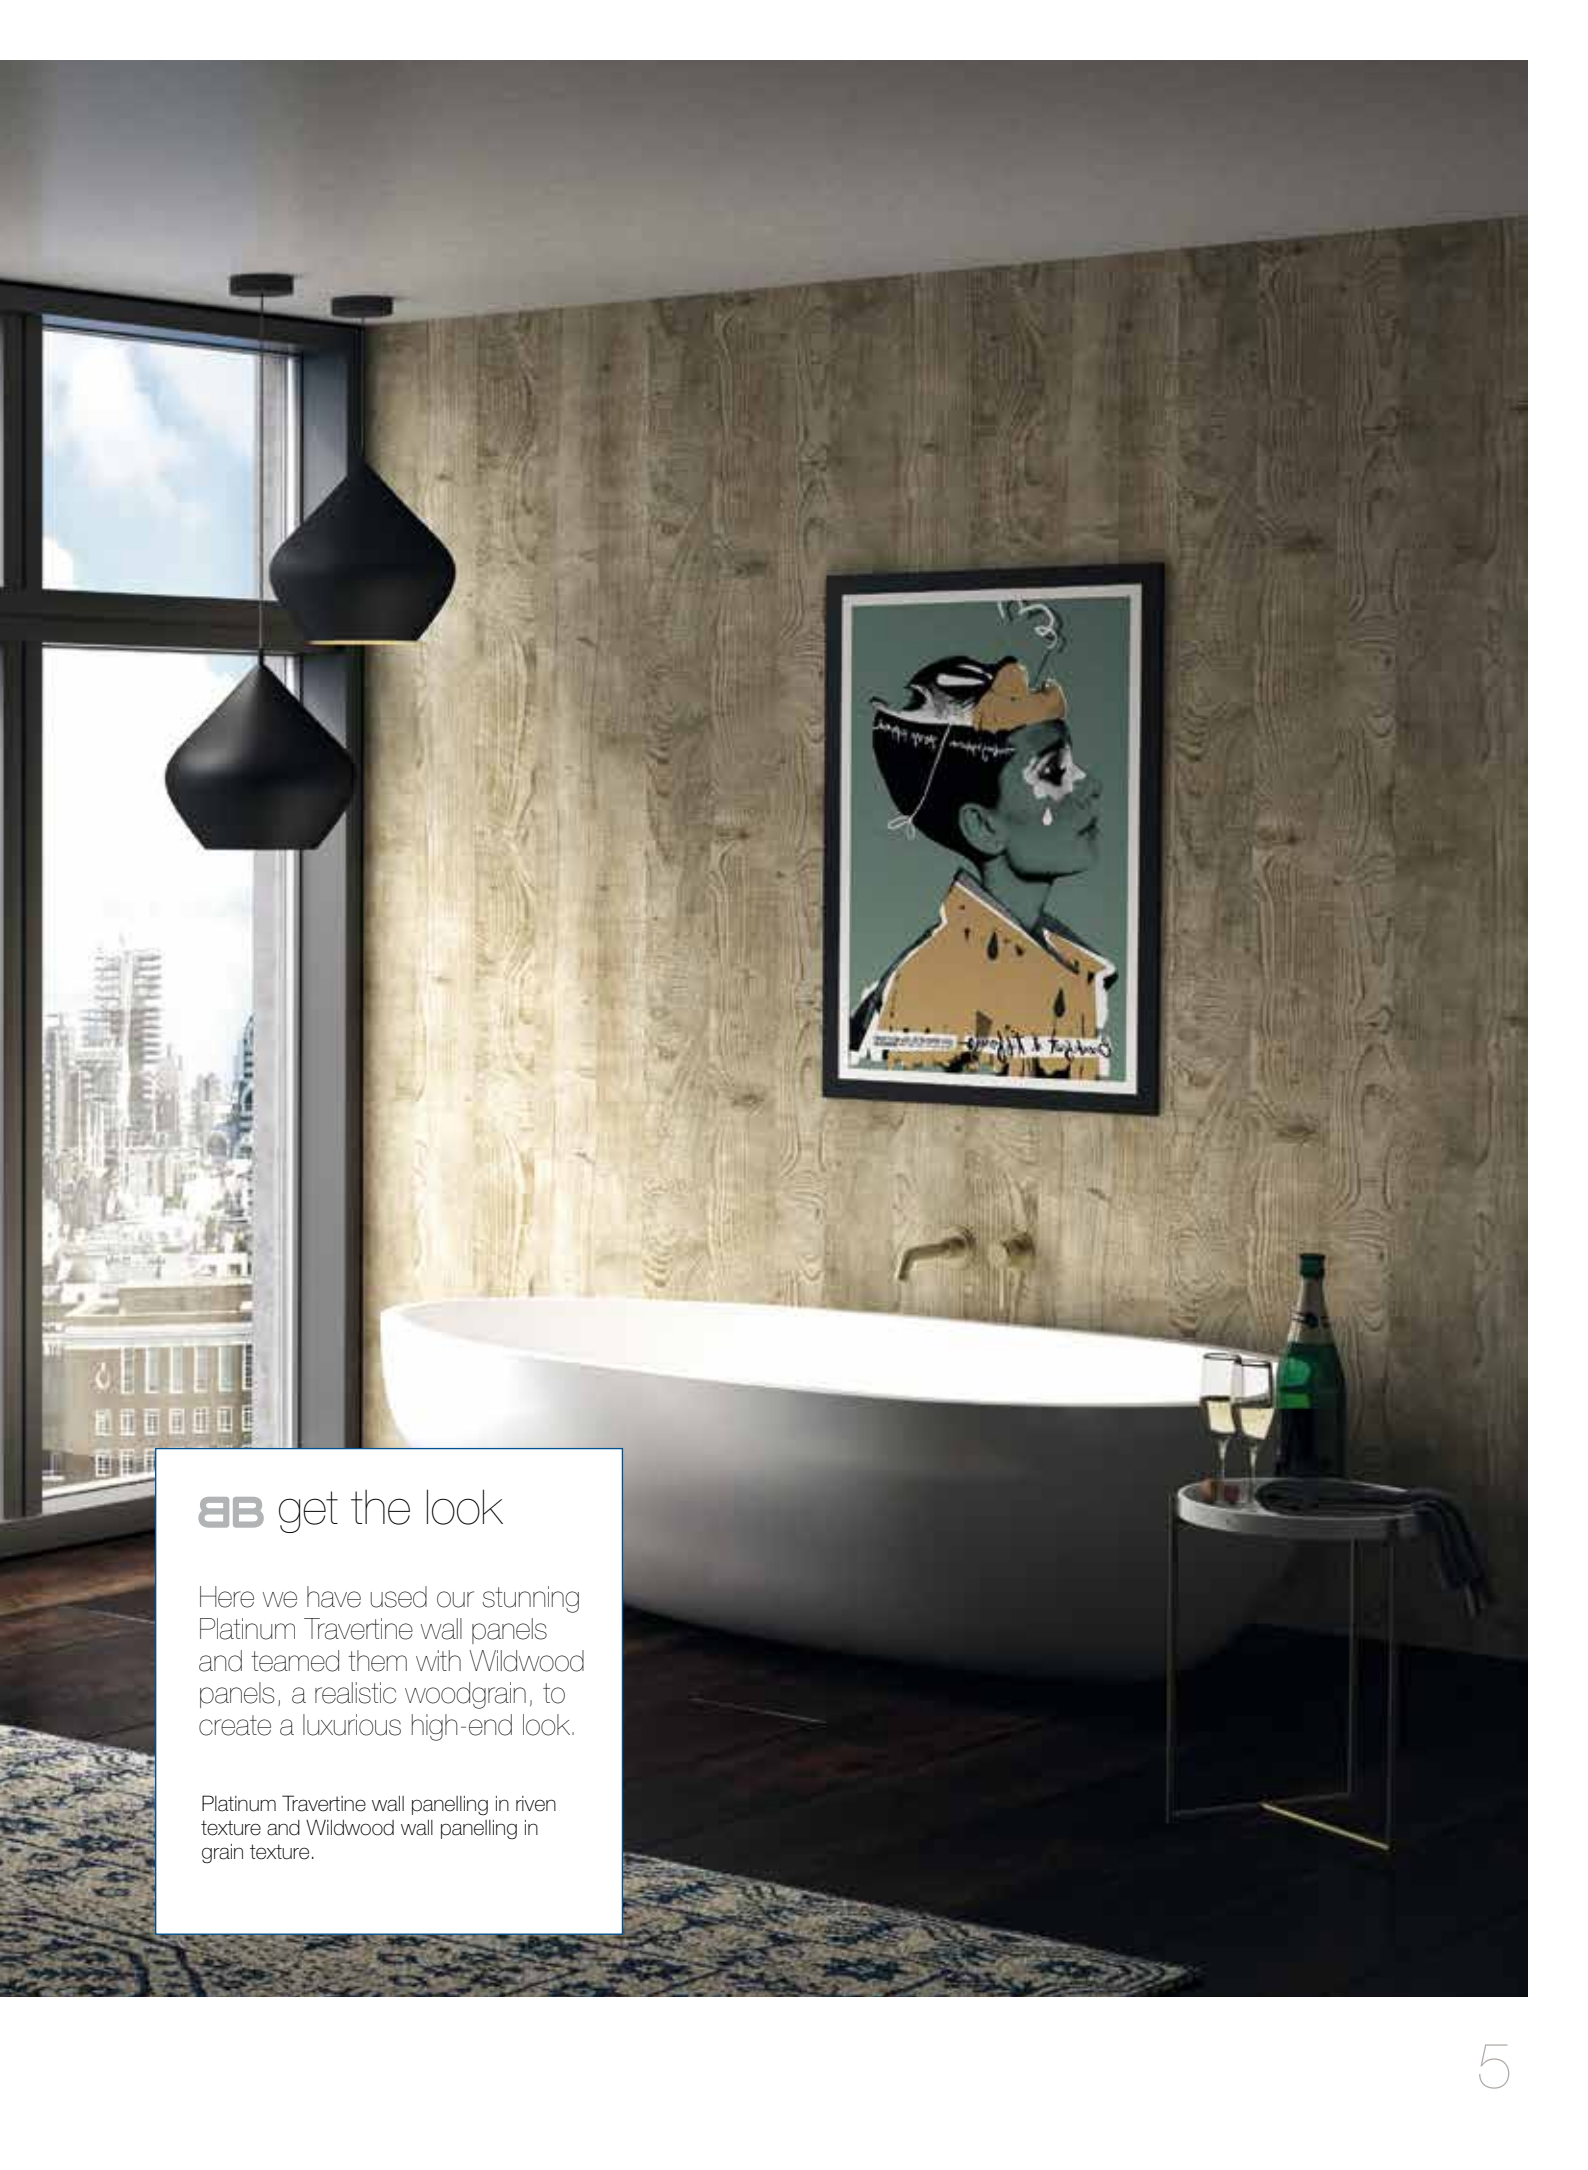

Let Nuance help you create your perfect bathroom space to relax in and enjoy for years to come.

**great choice
of designs**

+5 unique
worksurface decors

**easy to install
and maintain**

BB get the look

Here we have used our stunning Platinum Travertine wall panels and teamed them with Wildwood panels, a realistic woodgrain, to create a luxurious high-end look.