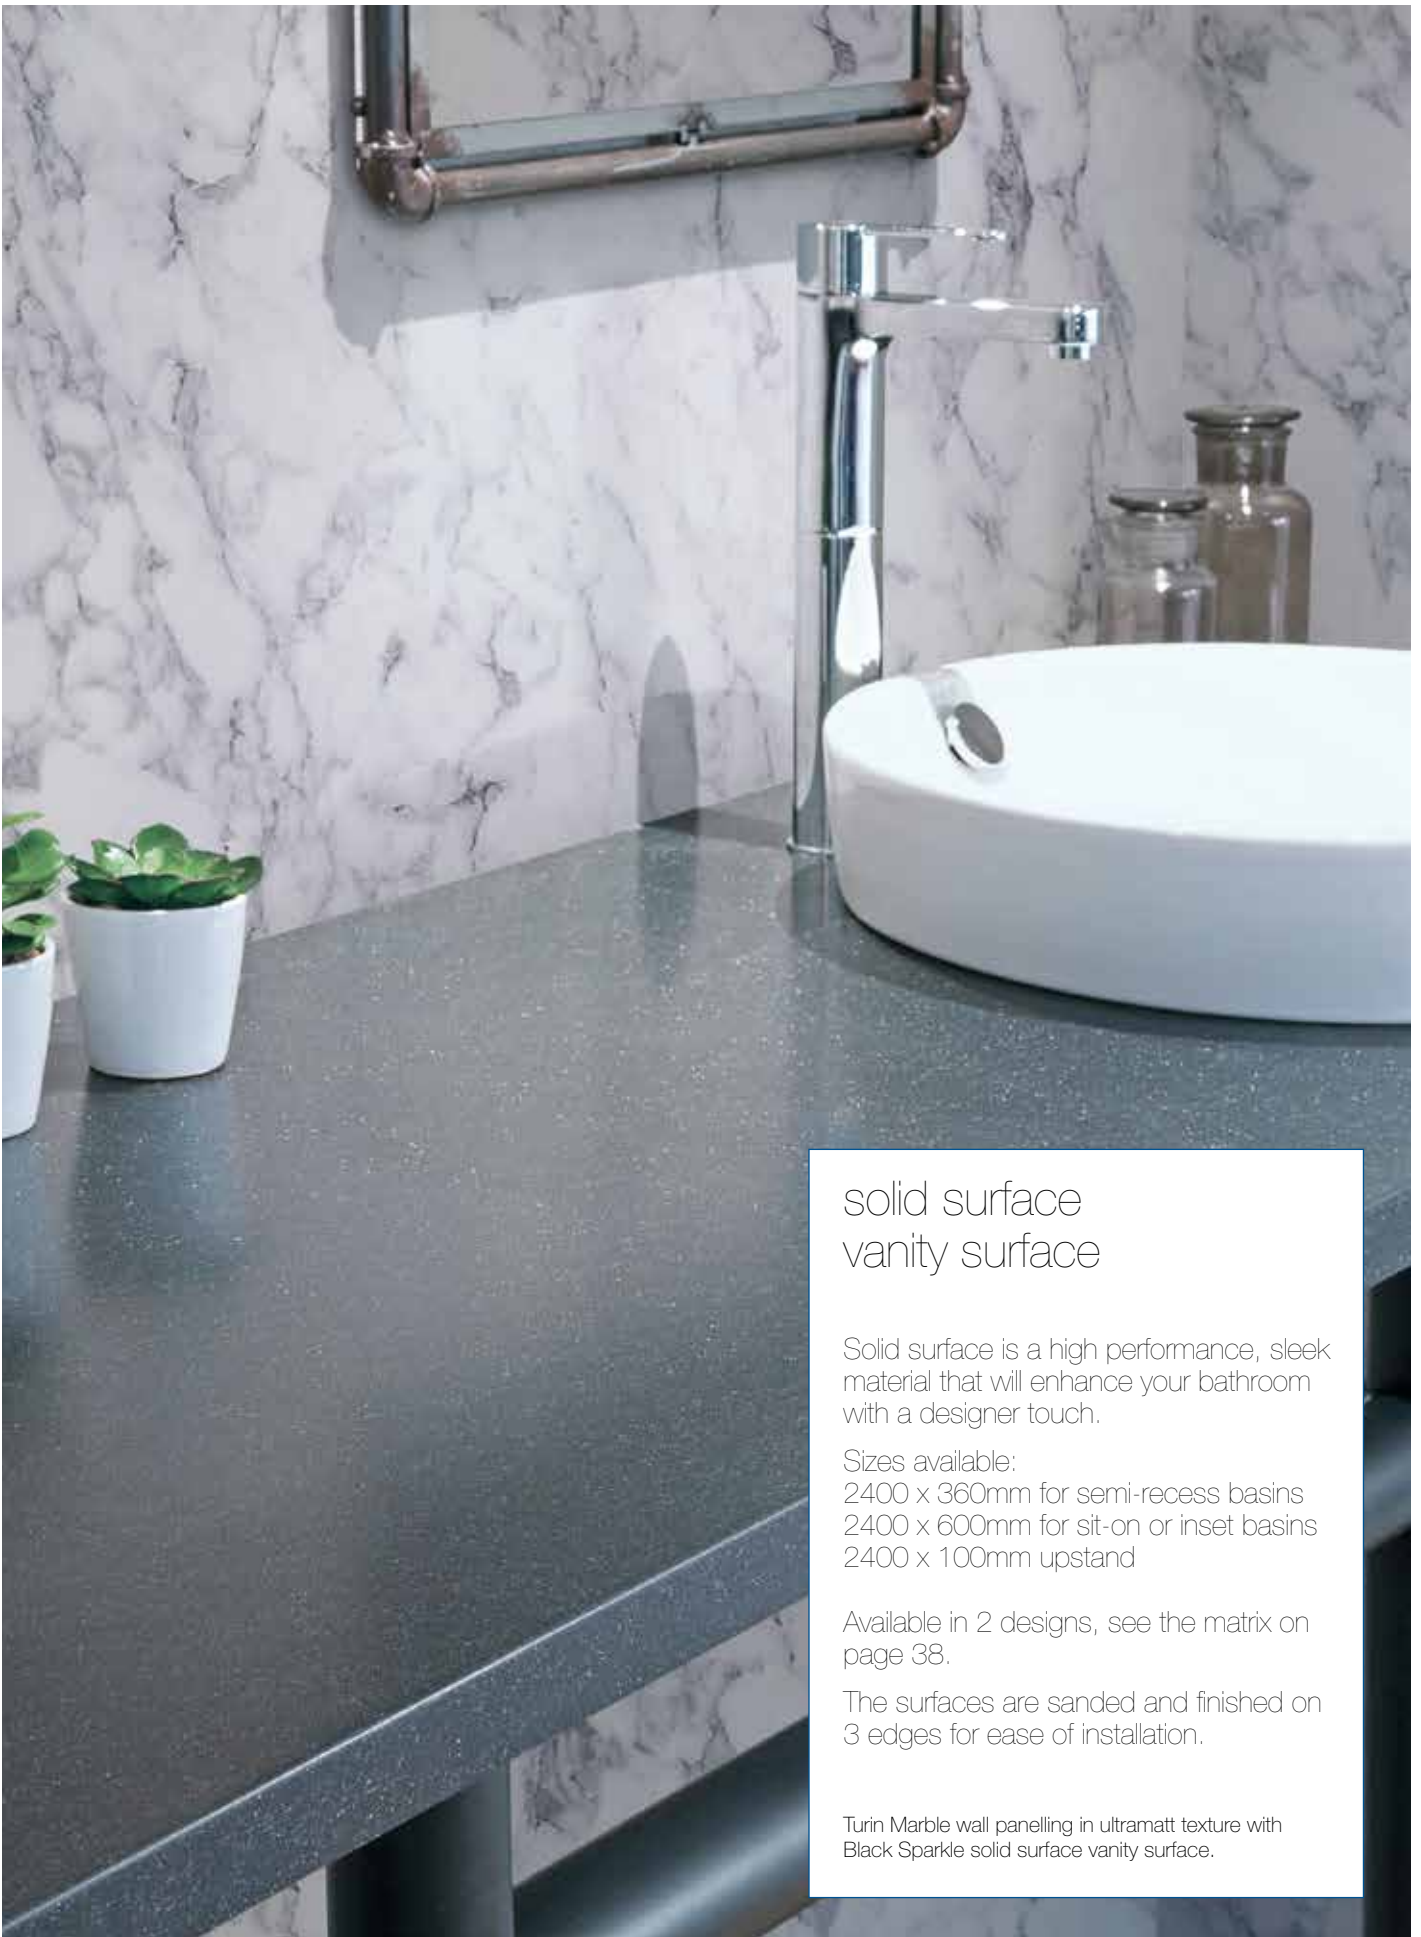

solid surface vanity surface

Solid surface is a high performance, sleek material that will enhance your bathroom with a designer touch.

Sizes available:

2400 x 360mm for semi-recess basins

2400 x 600mm for sit-on or inset basins

2400 x 100mm upstand

Available in 2 designs, see the matrix on page 38.

The surfaces are sanded and finished on 3 edges for ease of installation.

Turin Marble wall panelling in ultramatt texture with Black Sparkle solid surface vanity surface.