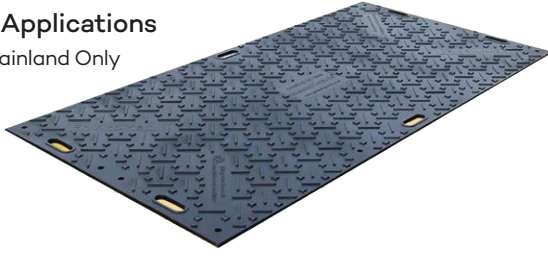

LT458

**Blaze Standing
Patio Heater**

Black

1600W
LT453

Black Metal Stand

For Blaze Patio Heaters

Adjustable Height
LT455

Ground Guards Enviromat HDPE

2.4m x 1.2m

Medium Duty Applications

Delivered to UK Mainland Only
ENV48

The Enviromat ground protection mat provides a durable, non-slip surface for vehicles and pedestrians. Made from high-density polyethylene (HDPE), the Enviromat withstands the heaviest of loads without breaking, cracking or de-laminating. Highly portable, strong, ground protection mats to quickly create temporary roadways and vehicle trackways.