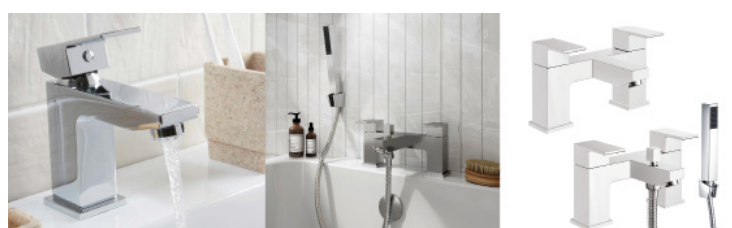

Lanza Bathroom Tap Sets

Description	Part Number
Lanza basin mixer with push waste	TAP141
Lanza bath filler	TAP142
Lanza bath shower mixer	TAP143

Get offers to your inbox

We would love to keep you updated on the latest news and offers by email.

Scan to sign up today!