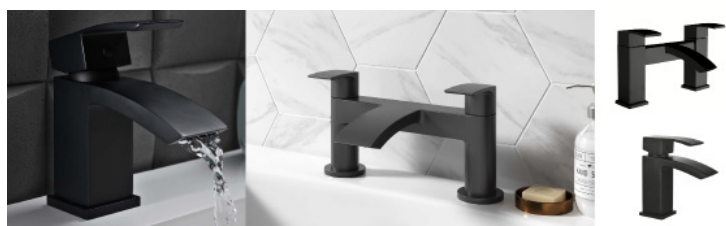

Descent Black Bathroom Tap Sets

Description	Part Number
Descent mini mono basin mixer with push waste	K250B
Descent mono basin mixer with push waste	K251B
Descent bath filler black	K255B