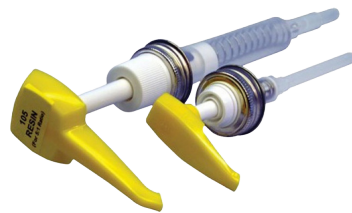

West System 301A
Pump Set 5:1
Fits Size A
5-65070