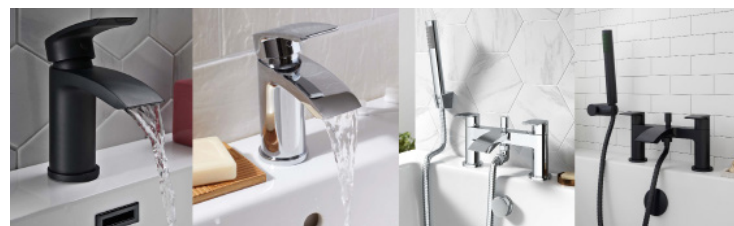

Belini Bathroom Tap Sets

Description	Part Number
Belini black mono basin mixer	K257B
Belini black mini mono basin mixer	K258B
Belini black deck mounted bath filler	K259B
Belini black deck mounted bath shower	K260B
Belini mono basin mixer with push waste	TAP201
Belini bath filler chrome	TAP202
Belini bath shower mixer with shower kit	TAP203
Belini mini mono basin mixer with push waste	TAP208