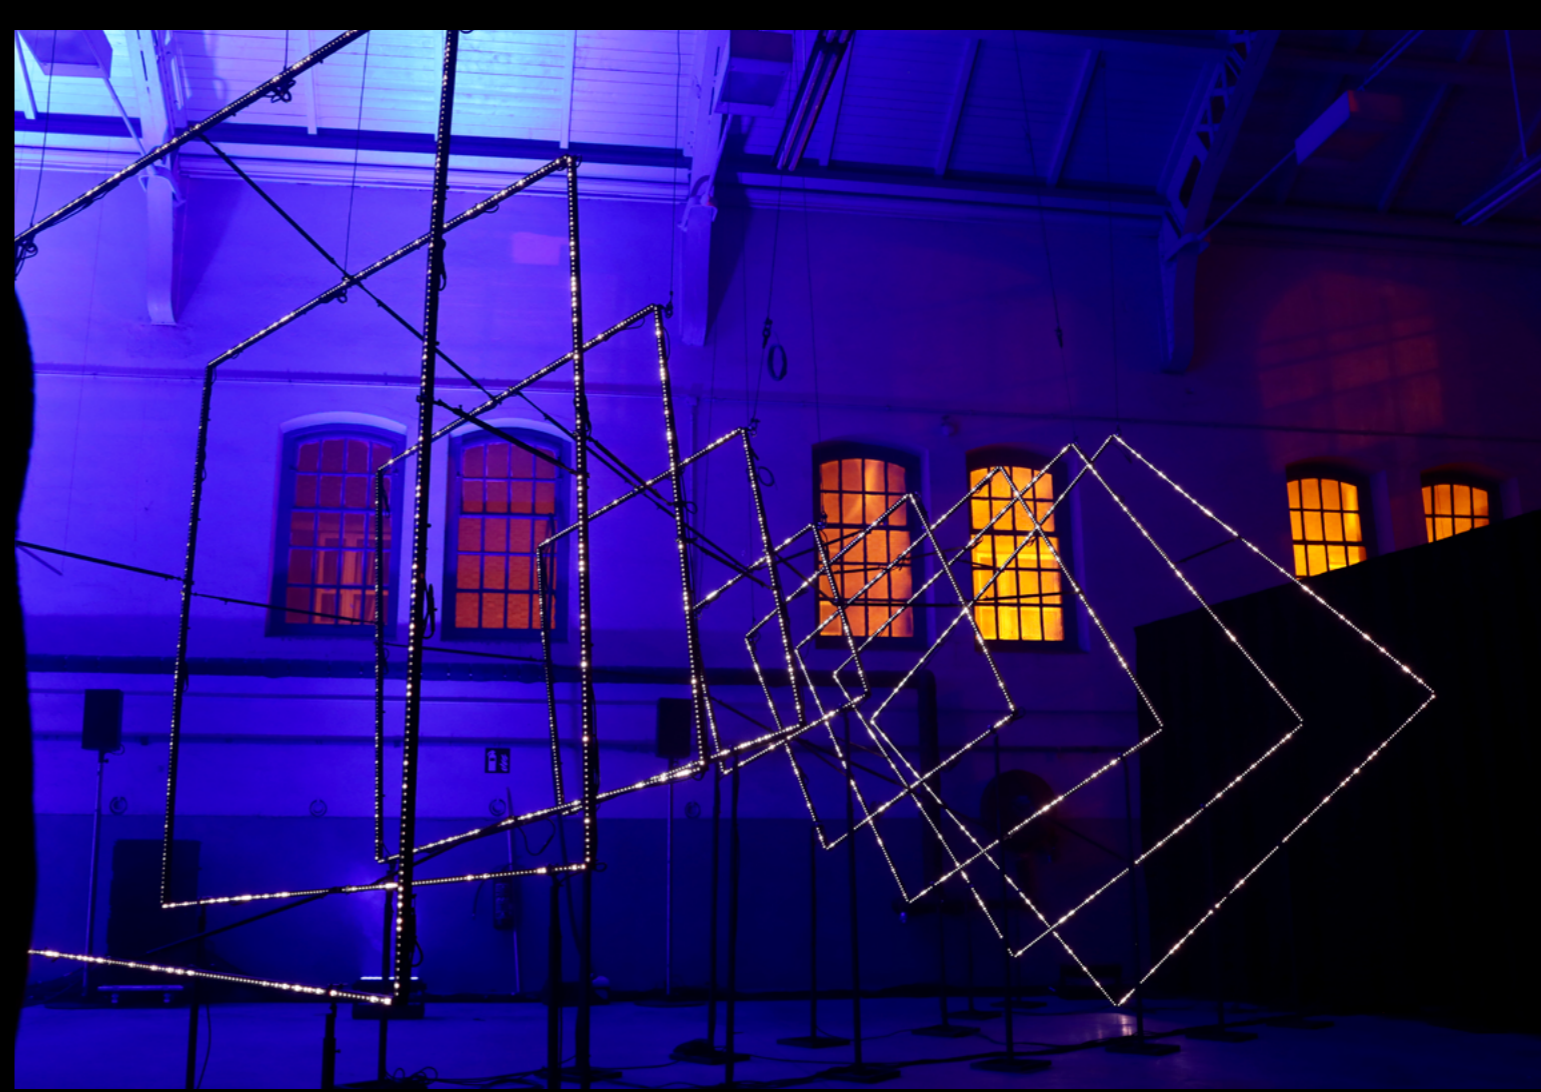

Lucenti

Pioneer DJ

BLACKWAVE COLLECTION

BW 100 - BW 50

- RGBW LEDS
- SLIM DESIGN
- PIXEL CONTROLLED
- OUTDOOR RATED IP66
- AUTO ADDRESS & DISCOVERY FUNCTION
- UP TO 8 BARS ON 1 OUTPUT
- DAISY CHAINABLE
- INTERCHANGEABLE FILTERS
- TUBE AND SQUARE COVERS
- UP TO 60M CABLE DISTANCE
(FROM PIXLDRIVE1 TO LAST BAR)
- MULTI SHAPES WITH CLICK CONNECTORS

PIXEL BARS

LENGTH OPTIONS	1M / 50CM
LED/PIXEL COUNT	1M: 50 LEDS / 50CM: 25 LEDS
VOLTAGE	24V
WATTS	1M: 13W - 50CM: 6,5W
COLOR	RGBW

Pixl Drive 1

- STANDALONE MODE
- BUILT-IN EFFECTS
- AUTO DISCOVERY AND ADDRESSING
- WIFI INSIDE
- RESPONSIVE HTML5 WEB INTERFACE
- NETWORK CONNECTORS
- 400 RGBW PIXELS PER CONTROLLER

CONTROLLER

- PROTOCOLS ART NET V4 S-ACN (MULTICAST IP)
- POWER AC100~277V
- HOUSING IP20
- CONNECTOR RJ45 IN + OUT
- POWER POWERCON TRUE IN + OUT

VINCI COLLECTION

Pearl

- ALMOST UNBREAKABLE
- WEATHER RESISTANT IP65
- LED FILAMENT BULB
- RETRO EDISON LOOK
- STUNNING OUTPUT
- DIMMABLE
- 8 FULL RGB LEDS
- UNIQUE EFFECT
- RETROFIT
- INDIVIDUALLY ADDRESSABLE BULBS
- 250 METER LONG LINES
- EASY TO OPERATE
- POWERLINE COMMUNICATION
- DMX CONTROL / STAND ALONE
- USE STANDARD SOCKET WIRING