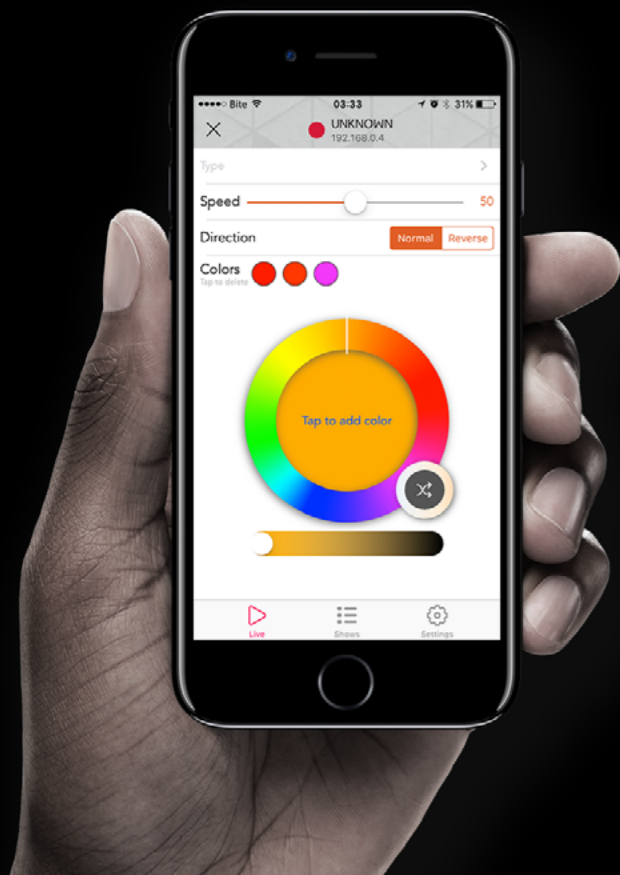

BULBS

BASE	E26 / E27
OUTDOOR USE	YES
VOLTAGE	220-240AC - 50/60Hz 110-120AC - 50/60Hz
WATTS	1W
COLOR DEPTH	8 BIT / COLOR
LIFE	15.000 HOURS

Ruby

ALMOST UNBREAKABLE
OPAQUE FINISH DIMMABLE
PERFECT FOR FESTOON MARKET
STUNNING OUTPUT
DMX ADDRESSABLE ID
128 BULBS ON 1 STRING
UP TO 250 METER LONG
EASY TO OPERATE
WEATHER RESISTANT IP65
ALMOST UNBREAKABLE
POWERLINE COMMUNICATION

BULBS

BASE	E27
OUTDOOR USE	YES
VOLTAGE	220-240AC - 50/60Hz 110-120AC - 50/60Hz
WATTS	4W
COLOR DEPTH	8 BIT / COLOR
LIFE	15.000 HOURS

App

OPERATING SYSTEM	iOS & ANDROID
EFFECTS	PREBUILT IN APP
STAND ALONE	LIGHT SHOWS
SHOWS	SCHEDULAR
STATUS ANALYSIS	IN SETTINGS