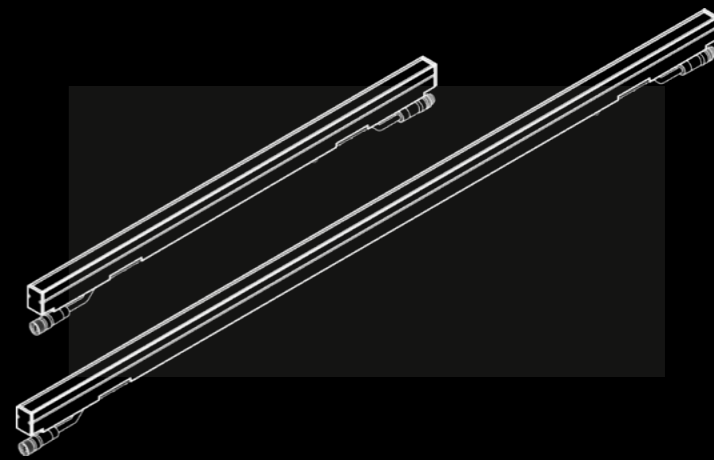

Lucenti

Pioneer DJ

BLACKWAVE COLLECTION

BW 100 - BW 50

- RGBW LEDS
- SLIM DESIGN
- PIXEL CONTROLLED
- OUTDOOR RATED IP66
- AUTO ADDRESS & DISCOVERY FUNCTION
- UP TO 8 BARS ON 1 OUTPUT
- DAISY CHAINABLE
- INTERCHANGEABLE FILTERS
- TUBE AND SQUARE COVERS
- UP TO 60M CABLE DISTANCE
(FROM PIXLDRIVE1 TO LAST BAR)
- MULTI SHAPES WITH CLICK CONNECTORS

PIXEL BARS

LENGTH OPTIONS	1M / 50CM
LED/PIXEL COUNT	1M: 50 LEDS / 50CM: 25 LEDS
VOLTAGE	24V
WATTS	1M: 13W - 50CM: 6,5W
COLOR	RGBW

Pixl Drive 1

- STANDALONE MODE
- BUILT-IN EFFECTS
- AUTO DISCOVERY AND ADDRESSING
- WIFI INSIDE
- RESPONSIVE HTML5 WEB INTERFACE
- NETWORK CONNECTORS
- 400 RGBW PIXELS PER CONTROLLER