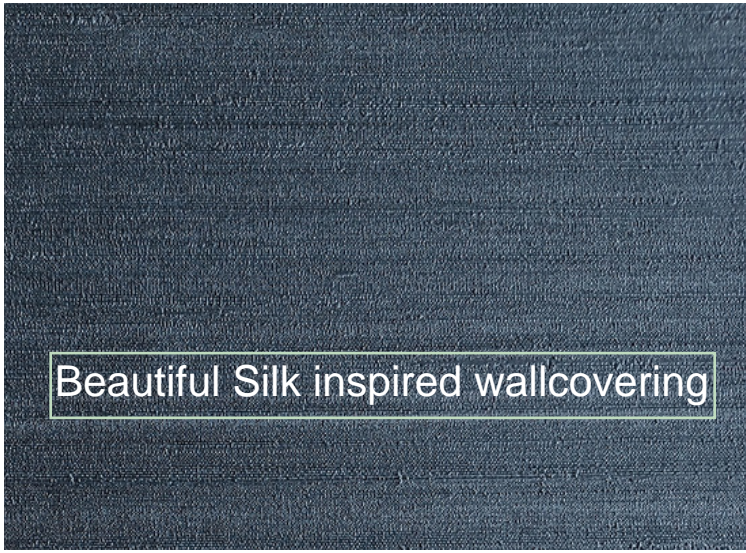

NEW WALLCOVERING DESIGN

MULBERRY SILK

Beautiful Silk inspired wallcovering

Influenced by rich and elegant silk yarn colours, all finished off with our unique and authentic silk texture.

MULBERRY SILK COLOURS

MULBERRY SILK 13190

MULBERRY SILK 13191

MULBERRY SILK 13192

MULBERRY SILK 13193

MULBERRY SILK 13194

Luxurious because of its beauty and versatility, this silk inspired wallcovering design brings style, sheen, and panache to any space. Mulberry Silk possesses all the eye-catching qualities one would expect of a real silk, achieving a natural characteristic panelled effect once installed, just as silk.

With the added benefit of durability and built-in antimicrobial protection, this luxurious wide width wallcovering will stand the test of time on looks and performance in all applications.

Ce revêtement mural inspiré de la soie apporte style, brillance et panache à n'importe quel espace. Mulberry Silk attire l'œil, une fois posé, vous observerez un effet de panneautage à l'instar de la soie naturelle. Sa composition vous offre l'avantage de la durabilité et présente des propriétés anti-microbiennes.