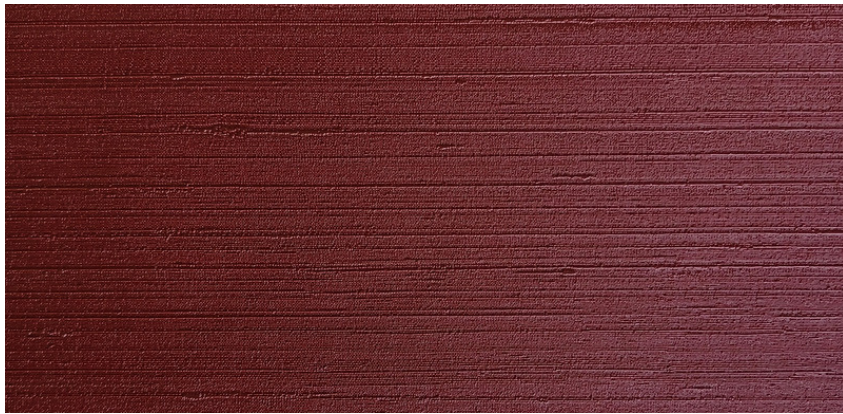

MULBERRY SILK 13196