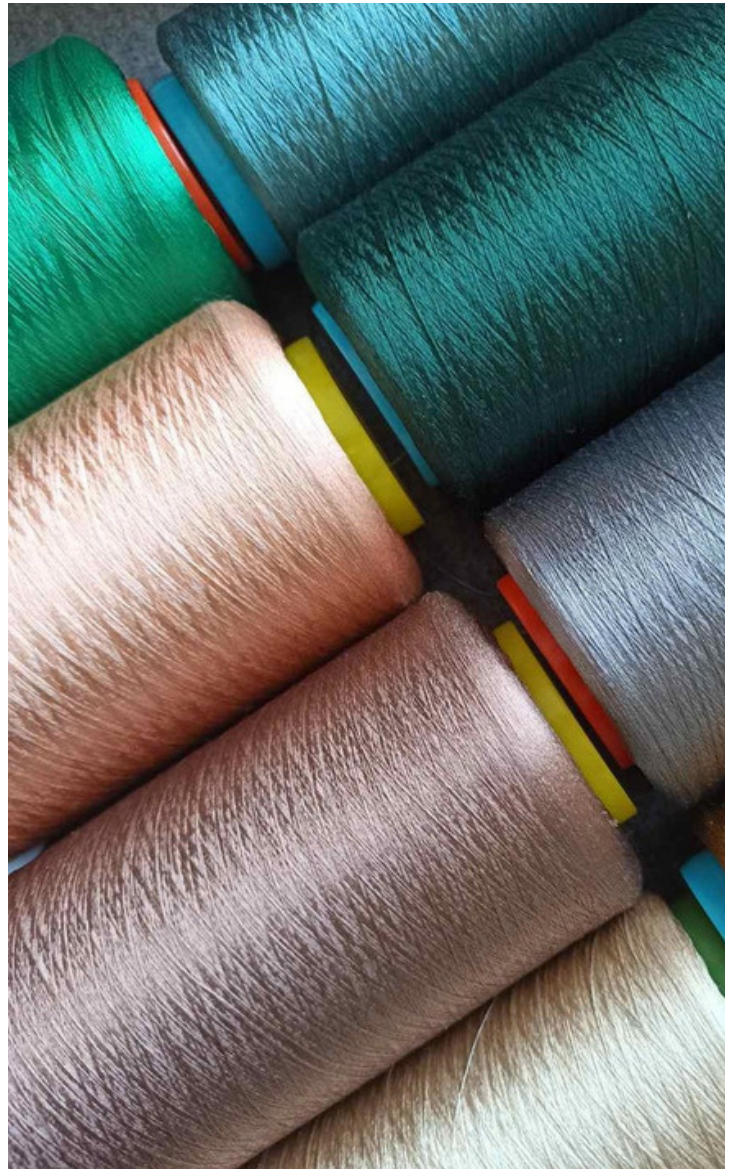

NEW WALLCOVERING DESIGN

MULBERRY SILK

Beautiful Silk inspired wallcovering

Influenced by rich and elegant silk yarn colours, all finished off with our unique and authentic silk texture.

MULBERRY SILK COLOURS

MULBERRY SILK 13190

MULBERRY SILK 13191

MULBERRY SILK 13192

MULBERRY SILK 13193

MULBERRY SILK 13194

Luxurious because of its beauty and versatility, this silk inspired wallcovering design brings style, sheen, and panache to any space. Mulberry Silk possesses all the eye-catching qualities one would expect of a real silk, achieving a natural characteristic panelled effect once installed, just as silk.

With the added benefit of durability and built-in antimicrobial protection, this luxurious wide width wallcovering will stand the test of time on looks and performance in all applications.

Ce revêtement mural inspiré de la soie apporte style, brillance et panache à n'importe quel espace. Mulberry Silk attire l'œil, une fois posé, vous observerez un effet de panneautage à l'instar de la soie naturelle. Sa composition vous offre l'avantage de la durabilité et présente des propriétés anti-microbiennes.