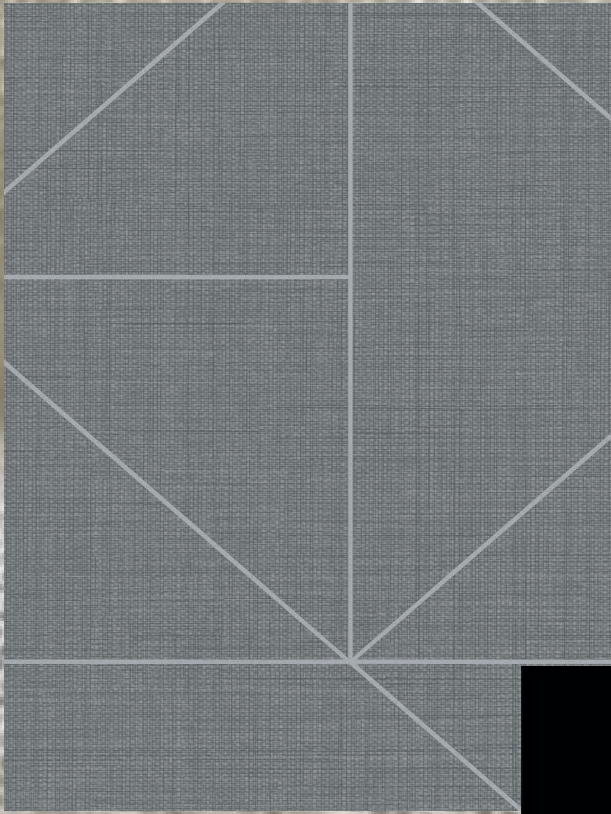

NEW WALLCOVERING DESIGN

SEGMENT & SEGMENT LINEN

Muraspec
WALLCOVERINGS

Designed and Manufactured in the UK

Geometric lines influenced by architectural structures, combined with classic linen textures.

The new Segment wallcovering is fantastic for adding a modern twist to any interior space.

This wallcovering features a geometric line pattern on a subtle textile print ground, all finished with a tailored textured emboss. With the element of linear print running throughout the design and in combination with the variety of colours on offer, this is bound to be a popular choice for many.

Le nouveau revêtement Segment ajoutera une touche de modernité à vos intérieurs grâce aux formes géométriques dessinées par les lignes superposées à un effet textile. Avec cette ligne courant sur le design et la variété de couleurs proposées, Segment va très certainement séduire une majorité d'entre vous!

Due to popular demand, Muraspec has produced a coordinating wallcovering to pair with the recently launched Segment design. The same colours and texture have been used within the Segment Linen design, so that both patterns can be used within the same interiors if desired to completely marry up the beautiful look.