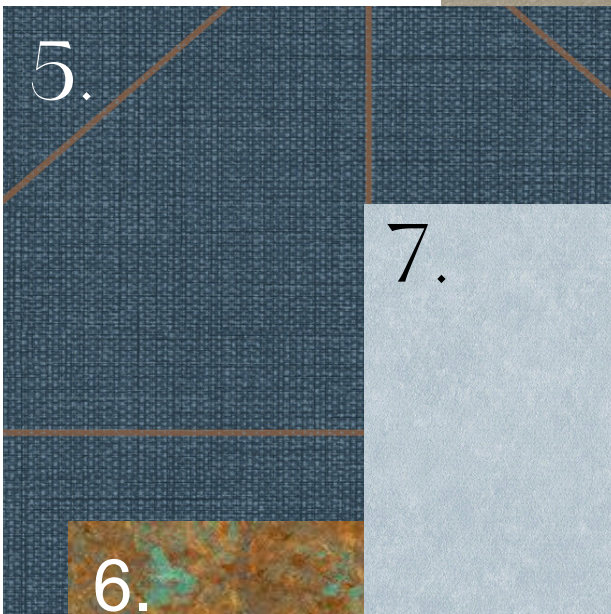

1. SHIMMER 2. HIBISCUS 3. KNIGHTWOOD 4. SLATE

5. SEGMENT 6. WALLMOTION LTD00390 7. TUSCAN 8. TREETOPS