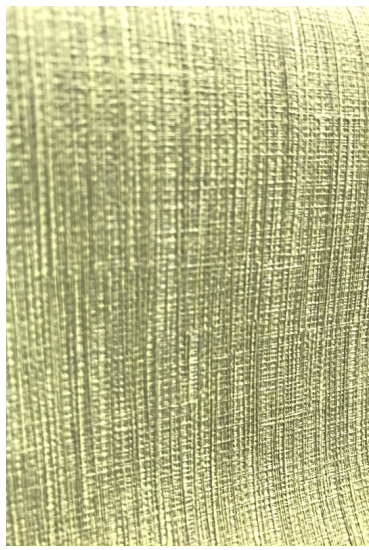

# SHIMMER

Inspired by light and shadow, texture and print combine to ooze delicate glamour for walls.

Inspired by light and shadow, texture and print combine to ooze delicate glamour for walls. The textile styling of the emboss, echoed with equally tailored print, makes this a versatile wallcovering of choice.