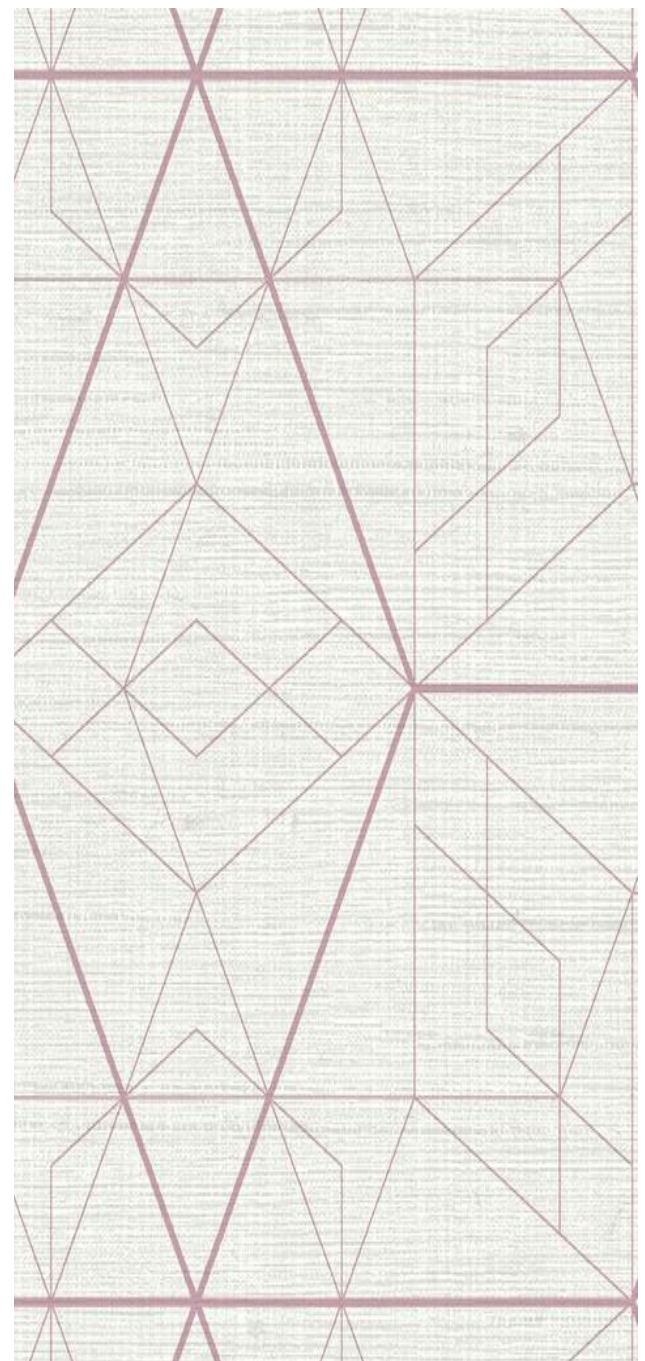

SYMMETRY 13253 LRV 69