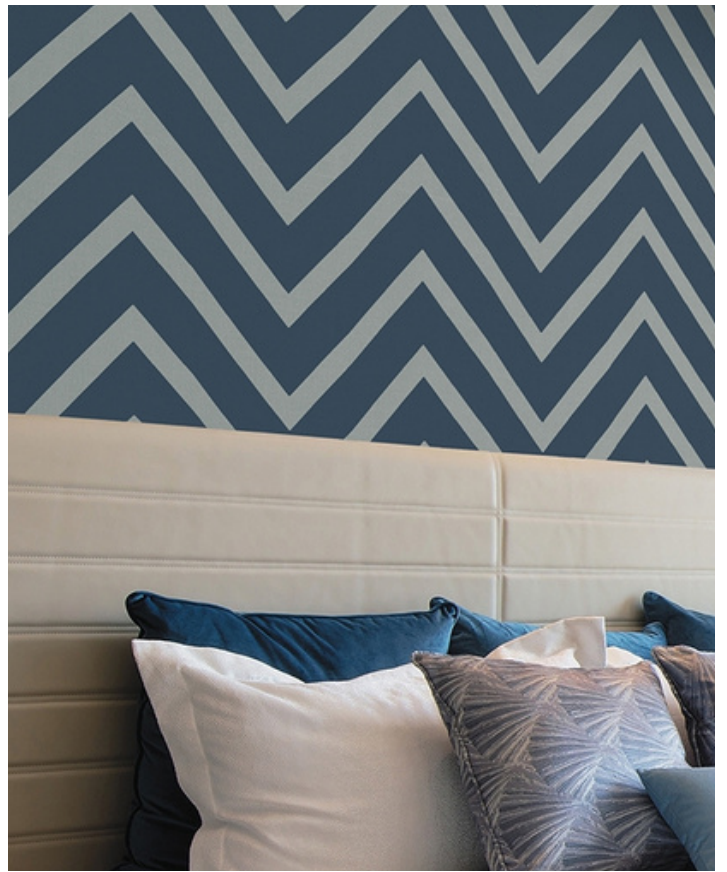

COORDINATES WITH VENICE