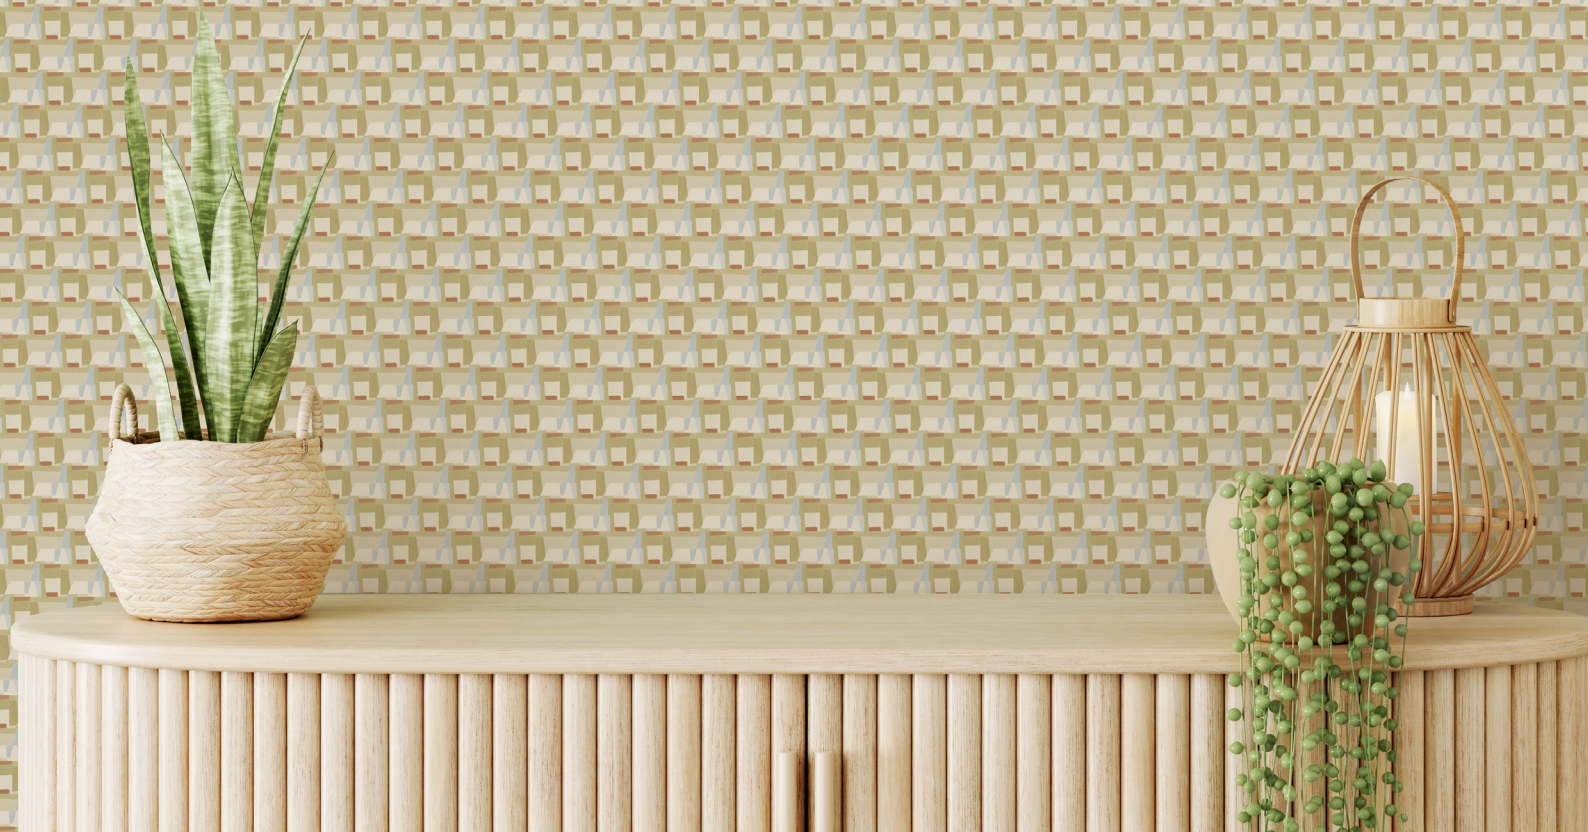

COMINO

Comino 13316