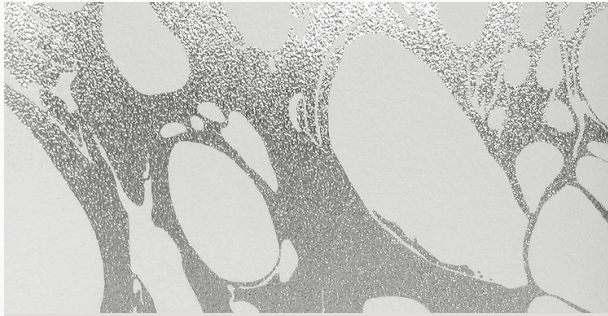

Burnish
13453

The background of the entire page is an abstract, fluid pattern resembling oil and water. It features large, organic shapes in various shades of blue, from deep navy to a lighter, almost white-on-gold hue. These shapes are set against a warm, golden-taupe background. The overall effect is one of movement and depth, with the pattern appearing to shimmer and change as the viewer's perspective shifts.

LAVA

Drawing inspiration from the mesmerizing fluidity of oil and water, Lava redefines contemporary wallcoverings with an oversized printed foil that shimmers with depth and dimension. The subtle embossed texture creates a tactile experience, enhancing the bold aesthetic with an intricate interplay of light and shadow.

This statement design boasts a radiant palette, blending rich, sophisticated tones such as warm taupe, white on gold, and the depth of inky blue over luxurious copper. Each hue is carefully chosen to reflect both the drama and refinement expected from such a speciality wallcovering, transforming walls into works of art.