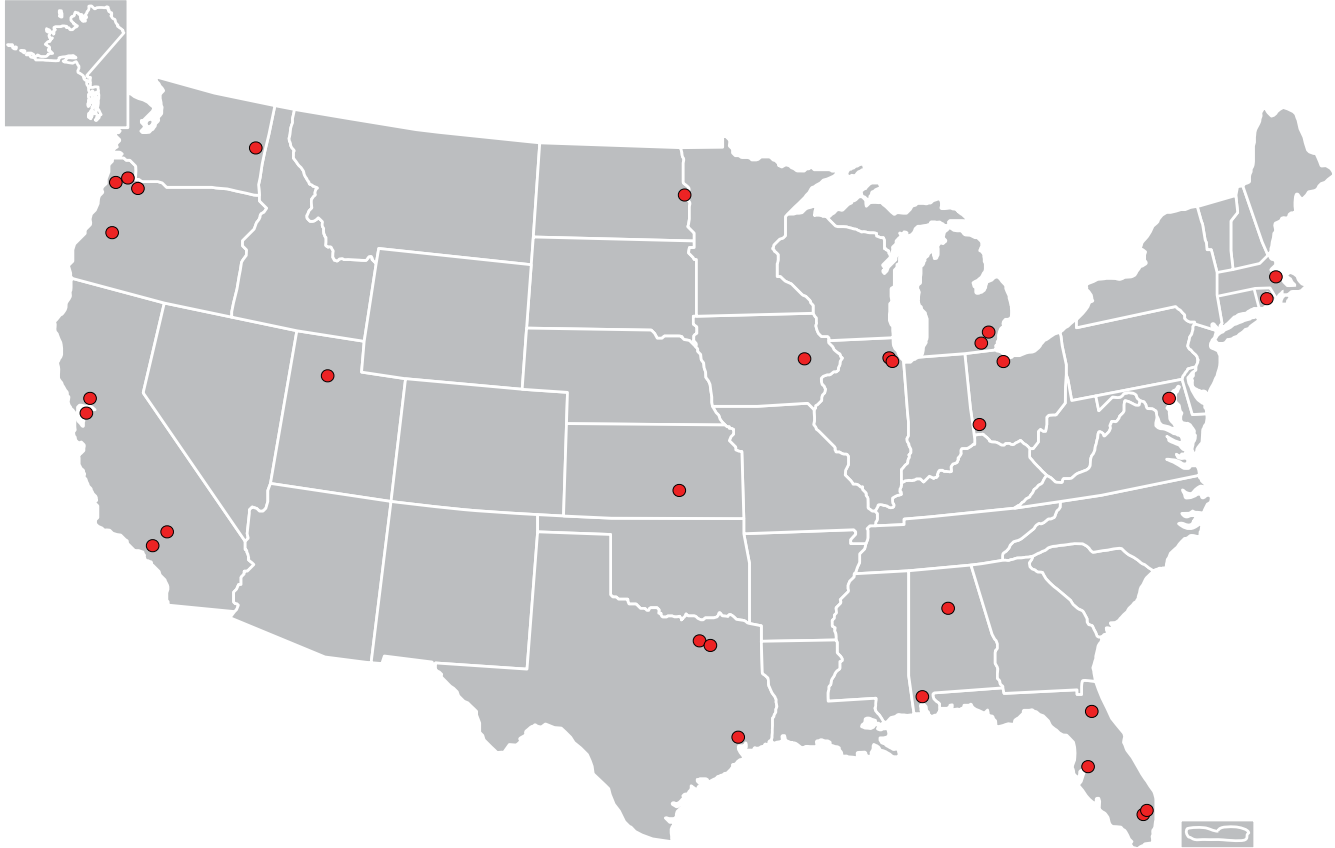

Mi CONVEYANCE SOLUTIONS GROUP – BELTING, HOSE, GASKETS, AND SEALS

ALABAMA

Birmingham Hose
110 38th St N
Birmingham, AL 35222
205-591-3102

Mobile Hose/Gasket Shop
1224 Calvert Business Park Dr.
Calvert, AL 36513
251-829-4763

CALIFORNIA
Benicia Hose/Rubber
4315 Park Rd
Benicia, CA 94510
707-746-1600

Los Angeles Hose
2041 Saybrook Ave
Los Angeles, CA 90040
323-832-9559

San Francisco Hose/Rubber
1349 San Mateo Ave S
San Francisco, CA 94080
650-871-7010

Victorville Belt
18499 Phantom W, Suite 4
Victorville, CA 92394
760-561-7270

FLORIDA

Jacksonville Belt
8180 Normandy Blvd
Jacksonville, FL 32221
904-781-3669

Miami Belt
9000 N.W. 106th St Medley
Miami, FL 31178
305-887-9005

Sunrise Hose
300 International Pkwy
Sunrise, FL 33325
954-845-1040

Tampa Belt
5202 Shadowlawn Ave
Tampa, FL 33610
813-626-6125

ILLINOIS
Chicago Belt
10441 Beaudin Blvd, Suite 100
Woodridge, IL 60517
331-803-3290

Chicago Hose
10441 Beaudin Blvd, Suite 500
Woodridge, IL 60517
630-985-9000

IOWA

Cedar Rapids Belt/Gasket
4805 Bowling St SW
Cedar Rapids, IA 52404
800-553-5455

KANSAS
Wichita Hose
1635 South Sabin
Wichita, KS 67209
316-942-7004

MARYLAND
Baltimore Hose/Belt/Gasket
8840 Kelso Dr
Baltimore, MD 21221
410-238-3127

MASSACHUSETTS
Boston Belt
66 Holton St
Woburn, MA 01801
617-269-7056

MICHIGAN
Monroe Hose/Gasket Shop
425 East Front St
Monroe, MI 48161
734-241-6996

Westland Belt Center
1500 Superior Pkwy
Westland, MI 48185
734-722-8900
800-369-2358

NORTH DAKOTA

Fargo Belt
1400 47th St N
Fargo, ND 58102
701-492-0444

OHIO
Cincinnati Belt
9965 Farr Ct
Cincinnati, OH 45246
513-860-8400

Perrysburg Hose & Rubber
30987 Oregon Rd
Perrysburg, OH 43551
419-666-9700

OREGON
Eugene Belt/Gasket
4685 Cloudburst Way
Eugene, OR 97402
541-799-3800

Hillsboro/Seals
6410 NE Jacobson St
Hillsboro, OR 97124
800-423-6644

Portland Belt
2621 NW Industrial St
Portland, OR 97210
503-467-4671

Portland Belt/Hose Shop
18383 NE Riverside Pkwy
Portland, OR 97230
503-285-0015

RHODE ISLAND

Warwick Belt
46 Warwick Industrial Dr
Warwick, RI 02886
401-732-8131

TEXAS
Garland Hose
2364 Merritt Dr, Suite D
Garland, TX 75041
972-278-1516

Dallas Belt
3100 State Highway 161, Suite 500
Grand Prairie, TX 75050
800-553-5455

Houston Hose
1915 Turning Basin, Suite 514
Houston, TX 77029
713-675-1853

UTAH
Salt Lake City Belt
2415 W Custer Rd
Salt Lake City, UT 84104
801-972-8427

WASHINGTON
Spokane Belt Shop
1507 North Thierman Rd
Spokane, WA 99212
509-532-0875