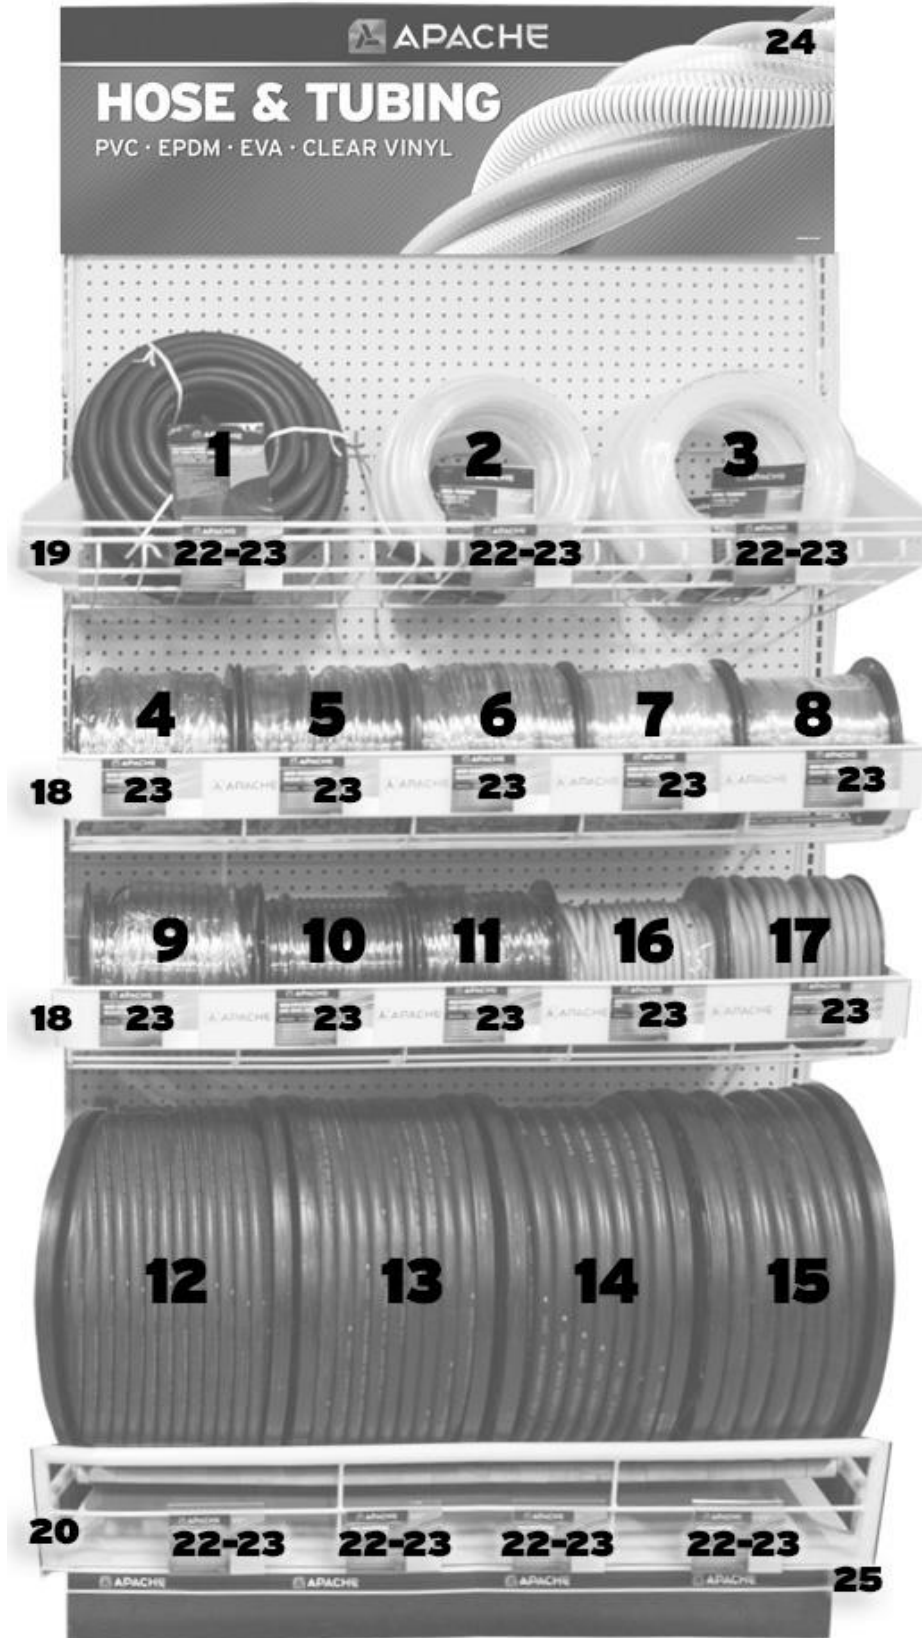

4' CUT LENGTH/BULK HOSE & TUBING DISPLAY

4' CUT LENGTH/BULK HOSE & TUBING DISPLAY

POG#	PART#	UPC CODE	DESCRIPTION	LENGTH	UOM	QTY
Black Multipurpose (AG 200) Cut Length Coil						
1	10031582	7-25559-15392-1	3/4" x 50' Black 200 PSI Multipurpose (AG 200)		EA	2
EVA Tubing Cut Length Coil						
2	15018624	7-25559-15405-8	1/2" x 1/8" x 25' Non-Reinforced Natural EVA Tubing		EA	2
3	15018634	7-25559-15410-2	1/2" x 1/8" x 50' Non-Reinforced Natural EVA Tubing		EA	2
Clear Vinyl Tubing Reels						
4	15005580	7-25559-33548-8	3/8" x 1/8" Non-Reinforced Clear Vinyl Tubing	150'	FT	150
5	15005574	7-25559-33640-9	5/16" x 1/16" Non-Reinforced Clear Vinyl Tubing	275'	FT	75
6	15005570	7-25559-33546-4	1/4" x 1/16" Non-Reinforced Clear Vinyl Tubing	400'	FT	400
7	15005565	7-25559-33545-7	3/16" x 1/16" Non-Reinforced Clear Vinyl Tubing	500'	FT	500
8	15005560	7-25559-33544-0	1/8" x 1/16" Non-Reinforced Clear Vinyl Tubing	500'	FT	500
9	15005595	7-25559-33551-8	3/4" x 1/8" Non-Reinforced Clear Vinyl Tubing	50'	FT	50
Black Multipurpose (AG 200) Reels						
10	98109016	7-25559-14991-7	1/4" Black 200 PSI Multipurpose (AG 200)	150'	FT	150
11	98109018	7-25559-21032-7	3/8" Black 200 PSI Multipurpose (AG 200)	100'	FT	100
12	10031665	7-25559-21033-4	1/2" Black 200 PSI Multipurpose (AG 200)	250'	FT	250
13	10031666	7-25559-21034-1	5/8" Black 200 PSI Multipurpose (AG 200)	225'	FT	225
14	10031667	7-25559-21035-8	3/4" Black 200 PSI Multipurpose (AG 200)	150'	FT	150
15	10031668	7-25559-21036-5	1" Black 200 PSI Multipurpose (AG 200)	125'	FT	125
Premium PVC Air Reel						
16	98109000	7-25559-34224-0	1/4" 300 PSI Blue Premium PVC Air Hose	200'	FT	200
17	98109002	7-25559-34225-7	3/8" 300 PSI Red Premium PVC Air Hose	150'	FT	150
Display Rack Components, and POP						
	99002088	7-25559-32675-2	4' Hose & Tubing Cut Length/Bulk Reel Display POP Kit		EA	1
Or Individually						
18	99002028	7-25559-35444-1	Bulk Reel Basket Rack		EA	2
19	99002694	7-25559-53942-8	Cut Length Shelf Basket Rack		EA	1
20	99002025	7-25559-35442-7	Bottom Shelf Hose Display Roller		EA	1
21	99002030	7-25559-26821-2	Suction Hose Aisle Violator Set		EA	1
22	99002446	7-25559-36306-1	Shelf Talker Card Holder		EA	7
23	99002316	7-25559-36303-0	Hose & Tubing Shelf Talker Card Set		EA	1
24	99002645-HT	7-25559-31260-1	4' Hose & Tubing Display Header		EA	1
25	99002638	7-25559-25910-4	24" Apache Shelf Strip		EA	2
Display Header Brackets – Choose One						
	99002672-4	7-25559-70155-9	4' Display Header Bracket Set with Left & Right Holders		EA	1
	99002655-BRKT	7-25559-78349-4	4' Display Header Frame Bracket One Piece Shelf Set		EA	1