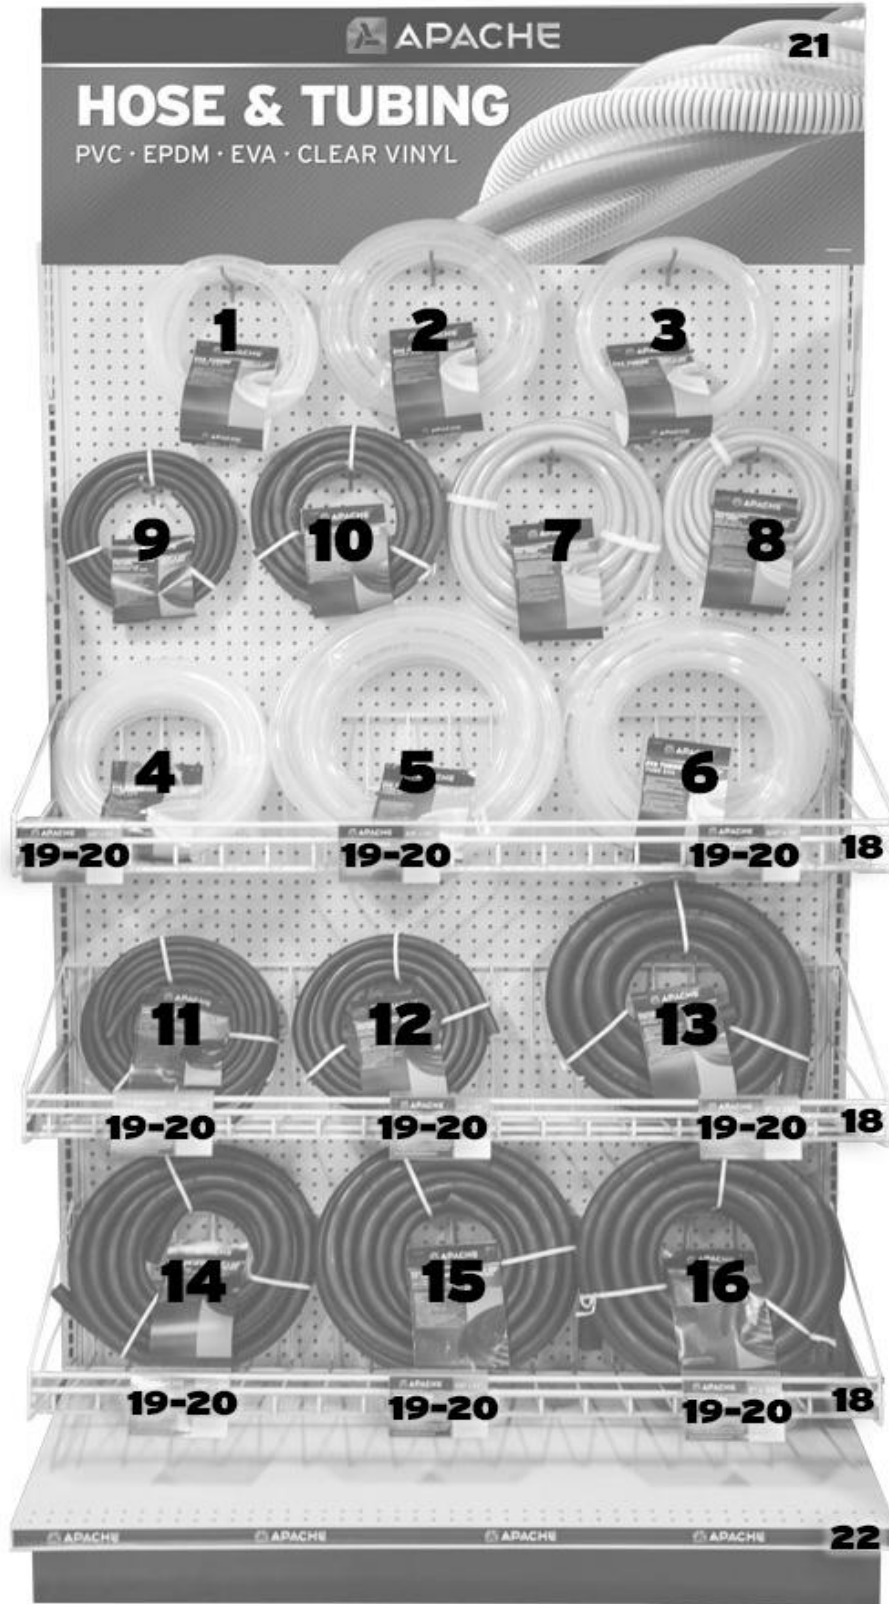

4' CUT LENGTH HOSE & TUBING DISPLAY

4' CUT LENGTH HOSE & TUBING DISPLAY

POG#	PART#	UPC CODE 7-25559	DESCRIPTION	QTY
EVA Tubing Cut Length Coils				
1	15018622	15404-1	3/8" x 1/8" x 25' Non-Reinforced Natural EVA Tubing	3
2	15018632	15409-6	3/8" x 1/8" x 50' Non-Reinforced Natural EVA Tubing	3
3	15018624	15405-8	1/2" x 1/8" x 25' Non-Reinforced Natural EVA Tubing	3
4	15018634	15410-2	1/2" x 1/8" x 50' Non-Reinforced Natural EVA Tubing	3
5	15018626	15406-5	3/4" x 1/8" x 25' Non-Reinforced Natural EVA Tubing	3
6	15018636	15411-9	3/4" x 1/8" x 50' Non-Reinforced Natural EVA Tubing	3
Reinforced Clear Vinyl Tubing Cut Length Coils				
7	15010983	33463-4	1/2" x 25' Reinforced Clear Vinyl Tubing	3
8	15010978	33461-0	3/8" x 25' Reinforced Clear Vinyl Tubing	3
Black Multipurpose (AG 200) Cut Length Coils				
9	10031562	15383-9	3/8" x 25' Black 200 PSI Multipurpose (AG 200)	3
10	10031564	15384-6	1/2" x 25' Black 200 PSI Multipurpose (AG 200)	3
11	10031576	15389-1	3/8" x 50' Black 200 PSI Multipurpose (AG 200)	3
12	10031578	15390-7	1/2" x 50' Black 200 PSI Multipurpose (AG 200)	3
13	10031570	15387-7	1" x 25' Black 200 PSI Multipurpose (AG 200)	3
14	10031568	15386-0	3/4" x 25' Black 200 PSI Multipurpose (AG 200)	3
15	10031582	15392-1	3/4" x 50' Black 200 PSI Multipurpose (AG 200)	2
16	10031584	15393-8	1" x 50' Black 200 PSI Multipurpose (AG 200)	2
Display Rack Components, and POP				
	99002086	32673-8	4' Hose & Tubing Cut Length POP Kit	1
Or Individually				
18	99002694	53942-8	Cut Length Shelf Basket Rack	3
19	99002446	36306-1	Shelf Talker Card Holder	9
20	99002316	36303-0	Hose & Tubing Shelf Talker Card Set	1
21	99002645-HT	31260-1	4' Hose & Tubing Display Header	1
22	99002638	25910-4	24" Apache Shelf Strip	2
Display Header Brackets – Choose One				
	99002672-4	70155-9	4' Display Header Bracket Set with Left & Right Holders	1
	99002655-BRKT	78349-4	4' Display Header Frame Bracket One Piece Shelf Set	1