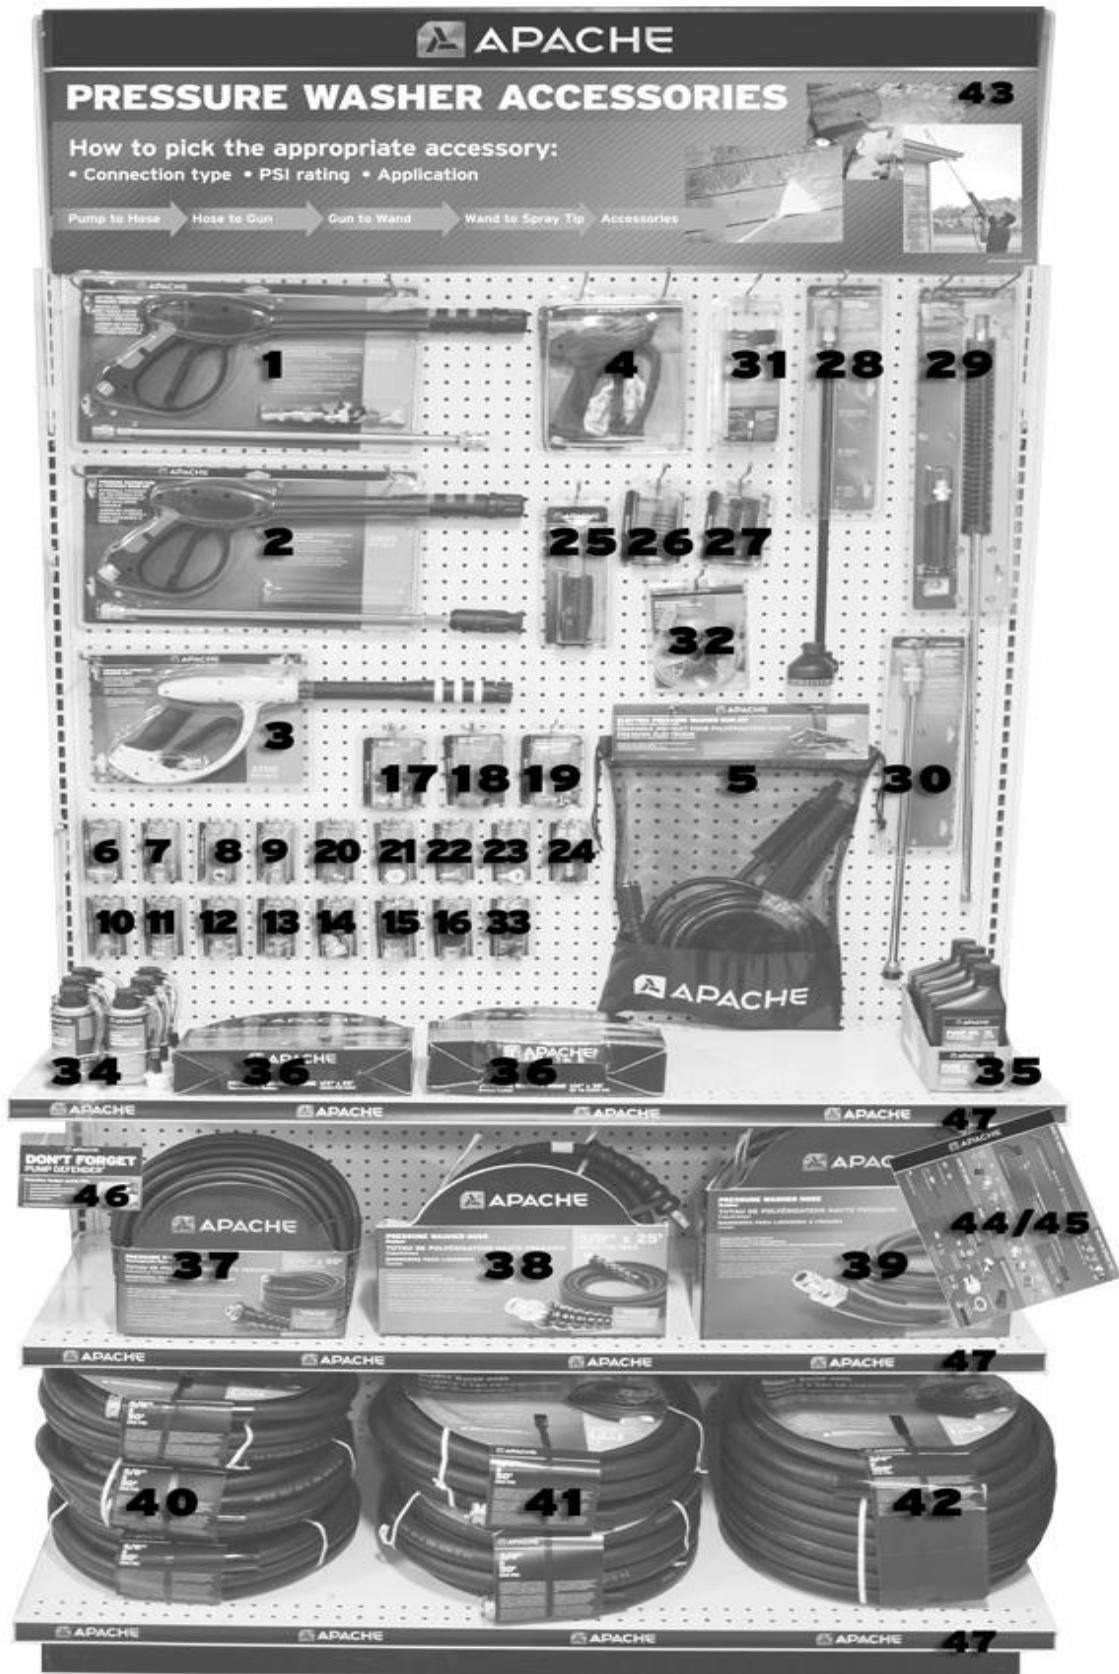

4' PRESSURE WASHER DISPLAY WITH WATER HOSE

4' PRESSURE WASHER DISPLAY WITH WATER HOSE

POG#	PART#	UPC	DESCRIPTION	QTY
Pressure Washer Gun & Kits				
1	99023802	7-25559-72354-4	4000 PSI Metric Replacement Gun Kit	4
2	99023801	7-25559-72353-7	2600 PSI Gun & Variable Wand Kit	4
3	99030691	7-25559-56462-8	3700 PSI Ergonomic Gun Kit	4
4	99023692	7-25559-54464-4	4500 PSI Pistol Gun & Adapter Kit	4
5	99023701	7-25559-67184-5	2000 PSI Electric Gun Kit	4
Adapters				
6	44048712	7-25559-48304-2	Male Metric Adapter	4
7	44048730	7-25559-16869-7	Male Metric x 3/8" MPT Adapter	4
8	39038470	7-25559-34301-8	3/8" MPT x 1/4" FPT Reducer Bushing Adapter	4
9	99030671	7-25559-67426-6	Male Metric x 3/8" QD Plug Adapter	4
10	44048725	7-25559-16868-0	Male Metric x 1/4" MPT Adapter	4
11	44048664	7-25559-20236-0	QD Garden Hose Adapter Set	4
12	98441022	7-25559-4336-2	1/4" QD Adapter Set	4
13	98441024	7-25559-56978-4	3/8" QD Adapter Set	4
14	44048748	7-25559-50150-0	Female Metric x 3/8" QD Socket/Plug Adapter Set	4
15	99030672	7-25559-67427-3	3/8" QD Socket x Female Metric Adapter	4
16	44048720	7-25559-16867-3	3/8" FPT x Female Metric Adapter	4
17	99023752	7-25559-52718-0	Electric Adapter Set	4
Tips & Nozzles				
18	99023804	7-25559-81835-6	3000 PSI High Pressure Soap Tip	4
19	99023778	7-25559-55386-8	QD Spray Tip Kit — 3.5 Orifice (5 Pack)	4
20	99023788	7-25559-56054-5	0° Red QD Spray Tip — 3.5 Orifice	4
21	99023789	7-25559-56055-2	15° Yellow QD Spray Tip — 3.5 Orifice	4
22	99023790	7-25559-56056-9	25° Green QD Spray Tip — 3.5 Orifice	4
23	99023791	7-25559-56057-6	40° White QD Spray Tip — 3.5 Orifice	4
24	99023499	7-25559-34122-9	65° Black Low Pressure QD Soap Tip	4
25	99023657	7-25559-98484-6	4000 PSI Turrbo Nozzle with Filter	4
26	99023611	7-25559-72381-0	3000 PSI Turbo Nozzle with QD	4
27	99023474	7-25559-33740-6	3000 PSI 0° to 40° Variable Nozzle — 3.5 Orifice	4
Wands				
28	99023698	7-25559-78486-6	Multi-Tip Wand	4
29	99023687	7-25559-43367-2	36" Replacement Wand	2
30	99034000	7-25559-65885-3	Easy Lock Quick Disconnect Wand	4
Accessories				
31	99023699	7-25559-84008-1	3/4" 100 PSI Water Filter Kit	2
32	98023468	7-25559-33698-0	Soap/Chemical Injector Tubing Kit	4
33	99023468	7-25559-52760-9	Inlet Filter & O-ring Set	4
34	99002125	7-25559-69250-5	Pump Defender™ Pump Protector & Winterizer	6
35	99002126	7-25559-69251-2	Pump Oil	4
Pressure Washer Hoses				
36	10085582	7-25559-465551-2	1/4" x 25' 2600 PSI Hose — Female Metric	4
37	10085591	7-25559-56978-4	5/16" x 50' 3700 PSI Hose — Female Metric	4
38	10085560	7-25559-46503-1	3/8" x 25' 4000 PSI Hose — Male x Male Swivel	4
39	10085574	7-25559-48407-7	3/8" x 50' 4000 PSI Hose — QD	4
Water Hoses				
40	98108798	7-25559-08903-9	5/8" x 50' Heavy-Duty Industrial Water Hose	3
41	98108804	7-25559-14651-0	3/4" x 50' Heavy-Duty Industrial Water Hose	2
42	98108809	7-25559-19297-5	3/4" x 100' Heavy-Duty Industrial Water Hose	2
P.O.P. & Signage				
	99002076	7-25559-29784-7	4' Pressure Washer POP Kit (Includes Below Items) or Individually	1
43	99002679	7-25559-71191-6	4' Pressure Washer Header Sign	1
44	99002911	7-25559-74508-9	Pressure Washer Connection Guide	1
45	99002676	7-25559-62231-1	11" Ladder Tie	1
46	99002125-POP	7-25559-31470-4	Pump Defender® Shelf Wobbler Set	1
	99002911-TAG	7-25559-32017-0	Pressure Washer Adapter Location Tag Set	1
47	99002638	7-25559-25910-4	24" Apache Shelf Strip	6
Display Header Brackets — Choose One				
	99002672-4	7-25559-70155-9	4' Display Header Bracket Set with Left & Right Holders	1
	99002655-BRKT	7-25559-78349-4	4' Hydraulic Display Header Bracket Set	1