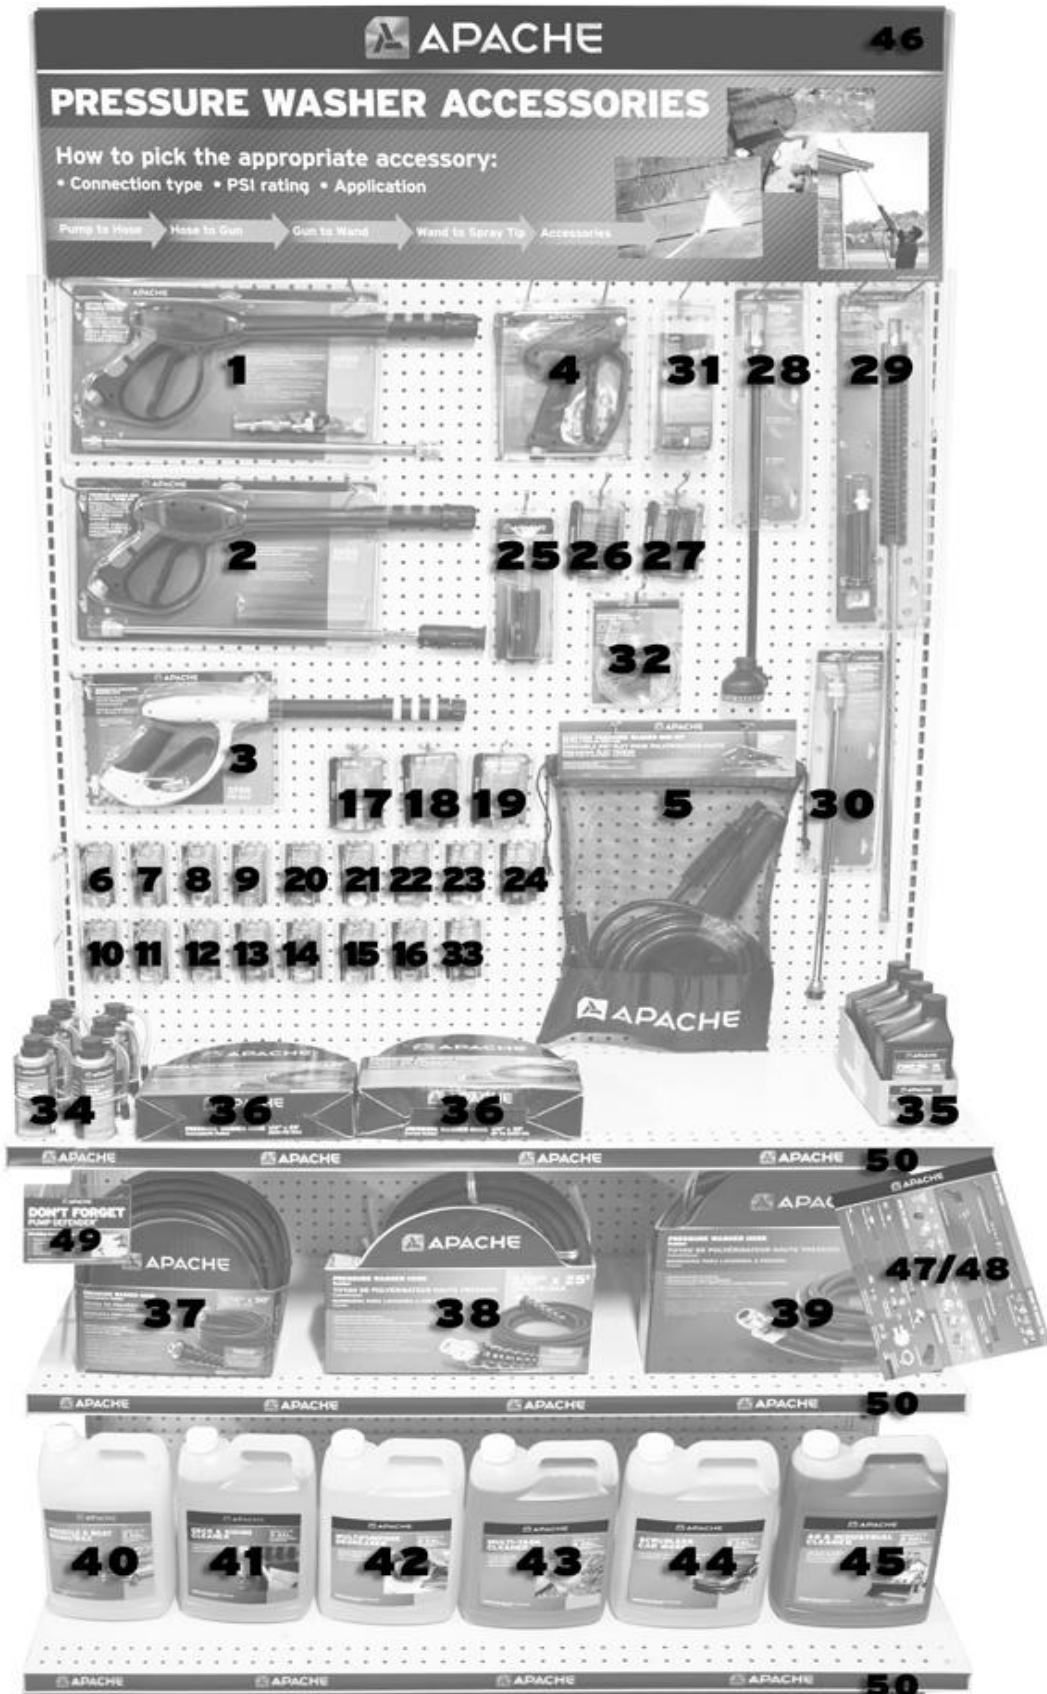

4' PRESSURE WASHER DISPLAY WITH CHEMICALS

4' PRESSURE WASHER DISPLAY WITH CHEMICALS

4' PRESSURE WASHER DISPLAY WITH CHEMICALS

POG#	PART#	UPC	DESCRIPTION	QTY
Pressure Washer Gun & Kits				
1	99023802	7-25559-72354-4	4000 PSI Metric Replacement Gun Kit	4
2	99023801	7-25559-72353-7	2600 PSI Gun & Variable Wand Kit	4
3	99030691	7-25559-56462-8	3700 PSI Ergonomic Gun Kit	4
4	99023692	7-25559-54464-4	4500 PSI Pistol Gun & Adapter Kit	4
5	99023701	7-25559-67184-5	2000 PSI Electric Gun Kit	4
Adapters				
6	44048712	7-25559-48304-2	Male Metric Adapter	4
7	44048730	7-25559-16869-7	Male Metric x 3/8" MPT Adapter	4
8	39038470	7-25559-34301-8	3/8" MPT x 1/4" FPT Reducer Bushing Adapter	4
9	99030671	7-25559-67426-6	Male Metric x 3/8" QD Plug Adapter	4
10	44048725	7-25559-16868-0	Male Metric x 1/4" MPT Adapter	4
11	44048664	7-25559-20236-0	QD Garden Hose Adapter Set	4
12	98441022	7-25559-43367-2	1/4" QD Adapter Set	4
13	98441024	7-25559-56978-4	3/8" QD Adapter Set	4
14	44048748	7-25559-50150-0	Female Metric x 3/8" QD Socket/Plug Adapter Set	4
15	99030672	7-25559-67427-3	3/8" QD Socket x Female Metric Adapter	4
16	44048720	7-25559-16867-3	3/8" FPT x Female Metric Adapter	4
17	99023752	7-25559-52718-0	Electric Adapter Set	4
Tips & Nozzles				
18	99023804	7-25559-81835-6	3000 PSI High Pressure Soap Tip	4
19	99023778	7-25559-55386-8	QD Spray Tip Kit — 3.5 Orifice (5 Pack)	4
20	99023788	7-25559-56054-5	0° Red QD Spray Tip — 3.5 Orifice	4
21	99023789	7-25559-56055-2	15° Yellow QD Spray Tip — 3.5 Orifice	4
22	99023790	7-25559-56056-9	25° Green QD Spray Tip — 3.5 Orifice	4
23	99023791	7-25559-56057-6	40° White QD Spray Tip — 3.5 Orifice	4
24	99023499	7-25559-34122-9	65° Black Low Pressure QD Soap Tip	4
25	99023657	7-25559-98484-6	4000 PSI Turbo Nozzle with Filter	4
26	99023611	7-25559-72381-0	3000 PSI Turbo Nozzle with QD	4
27	99023474	7-25559-33740-6	3000 PSI 0° to 40° Variable Nozzle — 3.5 Orifice	4
Wands				
28	99023698	7-25559-78486-6	Multi-Tip Wand	4
29	99023687	7-25559-43367-2	36" Replacement Wand	2
30	99034000	7-25559-65885-3	Easy Lock Quick Disconnect Wand	4
Accessories				
31	99023699	7-25559-84008-1	3/4" 100 PSI Water Filter Kit	2
32	98023468	7-25559-33698-0	Soap/Chemical Injector Tubing Kit	4
33	99023468	7-25559-52760-9	Inlet Filter & O-ring Set	4
34	99002125	7-25559-69250-5	Pump Defender™ Pump Protector & Winterizer	6
35	99002126	7-25559-69251-2	Pump Oil	4
Hoses				
36	10085582	7-25559-465551-2	1/4" x 25' 2600 PSI Hose — Female Metric	4
37	10085591	7-25559-56978-4	5/16" x 50' 3700 PSI Hose — Female Metric	4
38	10085560	7-25559-46503-1	3/8" x 25' 4000 PSI Hose — Male x Male Swivel	4
39	10085574	7-25559-48407-7	3/8" x 50' 4000 PSI Hose — QD	4
Cleaner — Super Concentrate 1:5				
40	99002100	7-25559-50601-7	Multipurpose Degreaser	4
41	99002102	7-25559-50602-4	Deck & Siding Cleaner	4
42	99002104	7-25559-50603-1	Vehicle & Boat Wash/Wax	4
43	99002114	7-25559-63068-2	Multi-Task Cleaner	4
44	99002119	7-25559-65747-4	Scrubless Car Wash	4
45	99002122	7-25559-65749-8	Ag & Industrial Equipment Wash	4
P.O.P. & Signage				
	99002076	7-25559-29784-7	4' Pressure Washer POP Kit (Includes Below Items)	1
or Individually				
46	99002679	7-25559-71191-6	4' Pressure Washer Header Sign	1
47	99002911	7-25559-74508-9	Pressure Washer Connection Guide	1
48	99002676	7-25559-62231-1	11" Ladder Tie	1
49	99002125-POP	7-25559-31470-4	Pump Defender® Shelf Wobbler Set	1
	99002911-TAG	7-25559-32017-0	Pressure Washer Adapter Location Tag Set	1
50	99002638	7-25559-25910-4	24" Apache Shelf Strip	6
Display Header Brackets — Choose One				
	99002672-4	7-25559-70155-9	4' Display Header Bracket Set with Left & Right Holders	1
	99002655-BRKT	7-25559-78349-4	4' Display Header Bracket Set	1