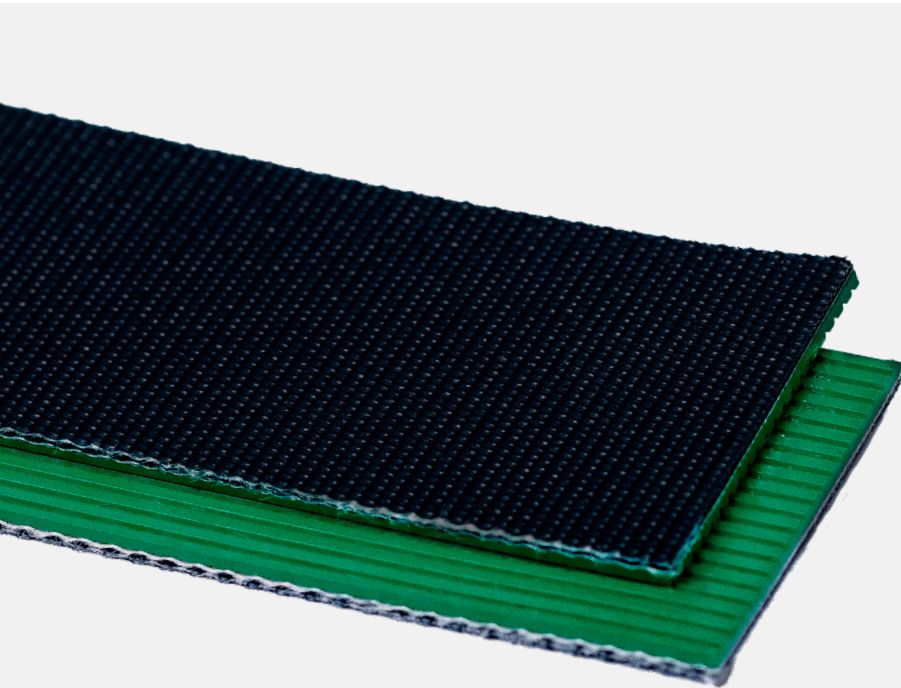

# #1425

## 2-PLY 86# EPDM GREEN LONGITUDINAL GROOVE X BARE ANTISTATIC

### FEATURES

This 2-ply belt features a green longitudinal groove EPDM top cover with bare bottom. Specifically designed for use in large distribution centers—slider bed, roller bed, and incline conveyors. This belt is fire-retardant.

### SPECIFICATIONS

Plies	2
Working Strength	86
Color	Green
Material	EPDM
Carcass	Polyester
Top Cover	Longitudinal Groove
Bottom Cover	Bare
Thickness	0.10"
Weight PIW	0.042
Min. Pulley Diameter	2"
Elongation @ 100%	1%
Temperature Range	-22°F to 212°F
Oil Resistant	No
Fire Resistant	No
Antistatic	Yes
Food Suitability	No