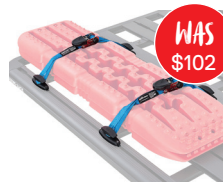

NOW \$96

43159

RHINO SPADE BLACK
1065MM HANDLE
BLUE GRIP

NOW \$47

43124

RHINO DOUBLE
HORIZONTAL JERRY
CAN HOLDER

NOW \$192

43152

RHINO PIONEER
PICK-UP KIT

NOW \$86

43175

RHINO CAM BUCKLE
PIONEER PICKUP KIT

NOW \$53

43179

SALE

**RHINO PIONEER
FOLDING AERIAL
MOUNT**